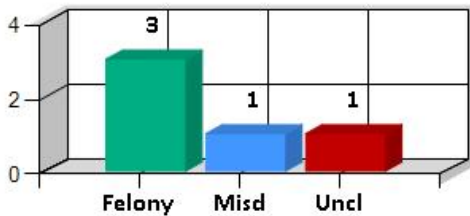

Torrance Police Department Daily Crime Analysis Report - Mon Nov 18 2024

Summary of Part 1 Crimes

CRIME CATEGORY	Last # of Days					1/1/24- 11/18/24	1/1/23- 11/18/23	% Diff
	2	3	7	14	30			
Homicide	0	0	0	0	0	0	2	-100
Rape	0	0	1	1	1	25	23	9
Robbery-Weapon	0	0	0	1	3	65	63	3
Robbery-StrongArm	1	2	4	5	13	75	70	7
Assault-Weapon/Agg	2	2	7	12	21	182	140	30
Assault-Simple	1	1	4	7	28	285	271	5
Sex Off/Non-Rape	0	0	2	2	3	38	40	-5
Burglary-Residential	1	3	7	13	33	220	166	33
Burglary-Commercial	1	3	4	14	25	363	300	21
Auto Theft-All	1	1	4	19	51	575	555	4
Burglary-Auto	2	3	10	22	41	529	552	-4
Theft	7	11	24	48	96	910	1044	-13
Recovered Stolen Vehicles	1	1	2	11	28	487	551	-12
Arson	0	0	0	0	0	10	9	11
Hate Crime	0	0	0	0	1	9	9	0
Total	17	27	69	155	344	3773	3795	-1

Homicide, Rape, and Assault totals are based on # of incidents, not # of victims. UCR reporting is based on # of victims.

Citizen-Initiated Calls for Service - Last 3 Days

Bookings - Yesterday

Call Source - Yesterday