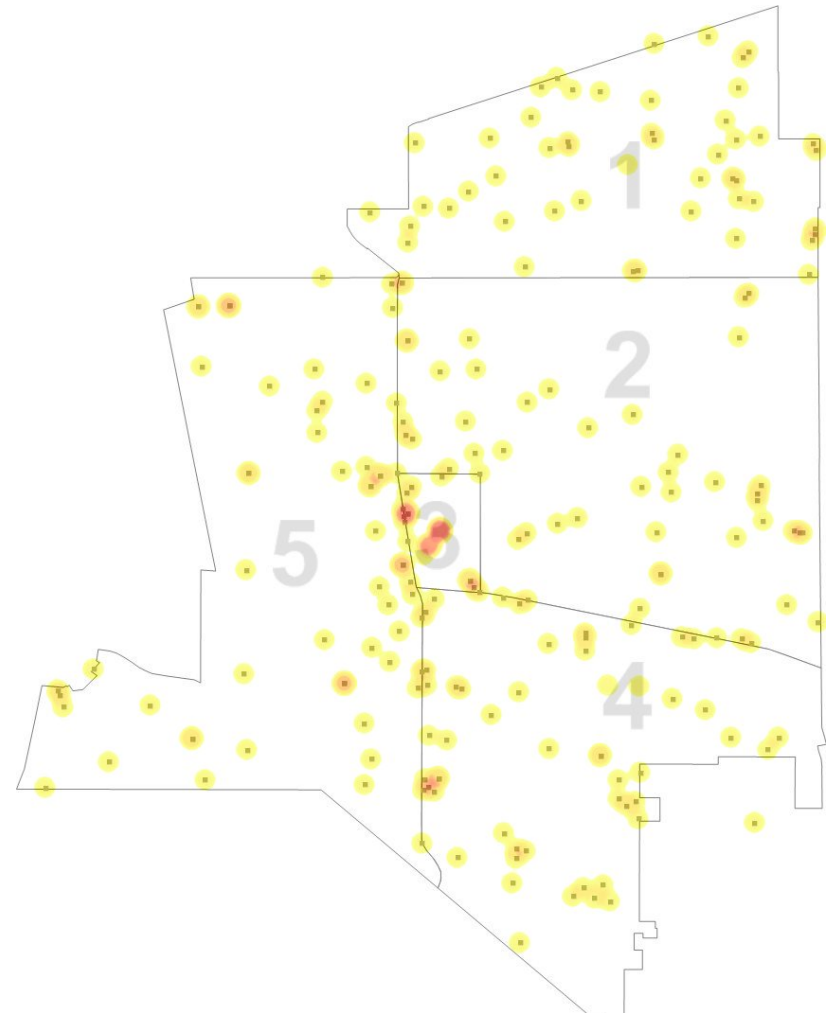

Torrance Police Department Daily Crime Analysis Report - Mon Nov 18 2024

Summary of Part 1 Crimes

CRIME CATEGORY	Last # of Days					1/1/24- 11/18/24	1/1/23- 11/18/23	% Diff
	2	3	7	14	30			
Homicide	0	0	0	0	0	0	2	-100
Rape	0	0	1	1	1	25	23	9
Robbery-Weapon	0	0	0	1	3	65	63	3
Robbery-StrongArm	1	2	4	5	13	75	70	7
Assault-Weapon/Agg	2	2	7	12	21	182	140	30
Assault-Simple	1	1	4	7	28	285	271	5
Sex Off/Non-Rape	0	0	2	2	3	38	40	-5
Burglary-Residential	1	3	7	13	33	220	166	33
Burglary-Commercial	1	3	4	14	25	363	300	21
Auto Theft-All	1	1	4	19	51	575	555	4
Burglary-Auto	2	3	10	22	41	529	552	-4
Theft	7	11	24	48	96	910	1044	-13
Recovered Stolen Vehicles	1	1	2	11	28	487	551	-12
Arson	0	0	0	0	0	10	9	11
Hate Crime	0	0	0	0	1	9	9	0
Total	17	27	69	155	344	3773	3795	-1

Homicide, Rape, and Assault totals are based on # of incidents, not # of victims. UCR reporting is based on # of victims.

Citizen-Initiated Calls for Service - Last 3 Days

Bookings - Yesterday

Call Source - Yesterday

All Incidents by Beat - Yesterday