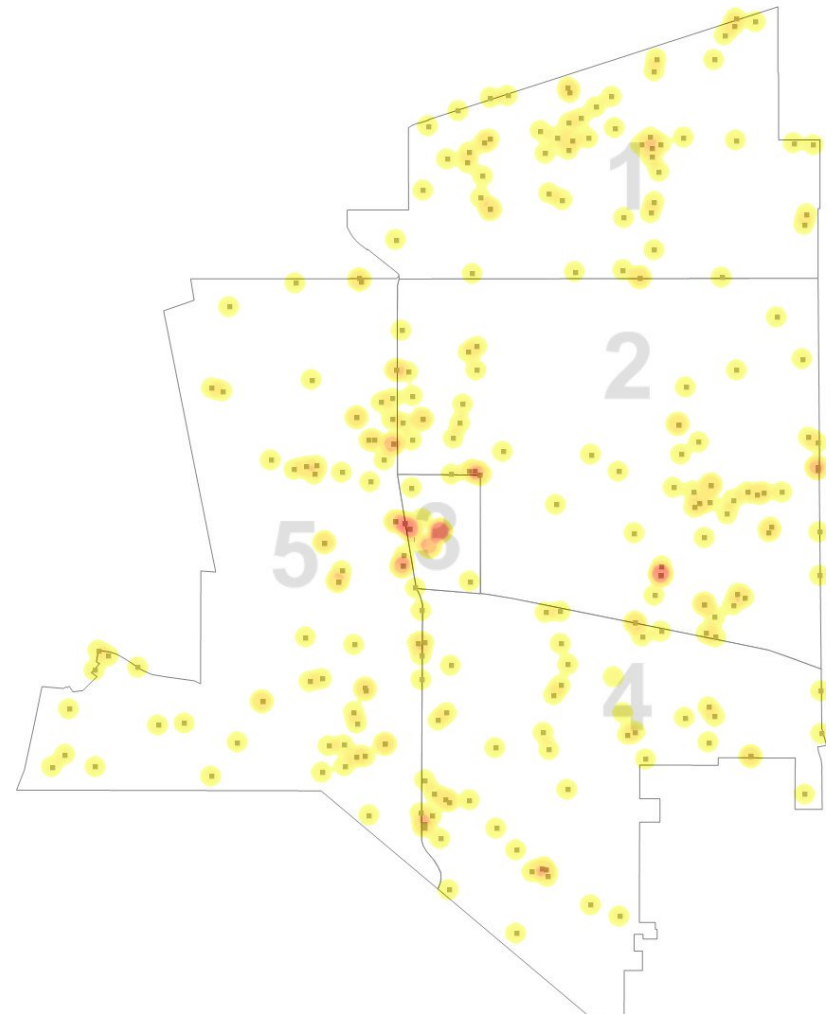

Torrance Police Department Daily Crime Analysis Report - Mon Oct 28 2024

Summary of Part 1 Crimes

CRIME CATEGORY	Last # of Days					1/1/24- 10/28/24	1/1/23- 10/28/23	% Diff
	2	3	7	14	30			
Homicide	0	0	0	0	0	0	2	-100
Rape	0	0	0	1	2	24	19	26
Robbery-Weapon	1	1	1	1	5	63	59	7
Robbery-StrongArm	2	2	5	8	13	67	68	-1
Assault-Weapon/Agg	1	2	3	6	18	166	128	30
Assault-Simple	1	3	7	15	34	266	251	6
Sex Off/Non-Rape	0	0	0	1	3	35	36	-3
Burglary-Residential	0	0	9	18	29	197	154	28
Burglary-Commercial	1	1	4	11	27	346	257	35
Auto Theft-All	4	5	18	36	67	549	514	7
Burglary-Auto	1	2	9	23	45	498	512	-3
Theft	5	9	15	36	71	828	1003	-17
Recovered Stolen Vehicles	2	2	8	19	42	463	522	-11
Arson	0	0	0	0	0	10	6	67
Hate Crime	0	1	1	1	1	9	6	50
Total	18	28	80	176	357	3521	3537	0

Homicide, Rape, and Assault totals are based on # of incidents, not # of victims. UCR reporting is based on # of victims.

Citizen-Initiated Calls for Service - Last 3 Days

Bookings - Yesterday

Call Source - Yesterday

All Incidents by Beat - Yesterday