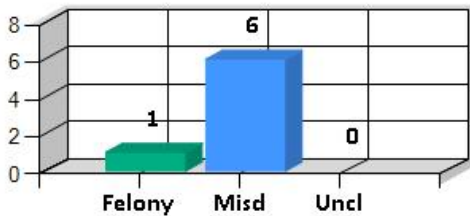

Torrance Police Department Daily Crime Analysis Report - Mon Aug 26 2024

Summary of Part 1 Crimes

CRIME CATEGORY	Last # of Days					1/1/24-8/26/24	1/1/23-8/26/23	% Diff
	2	3	7	14	30			
Homicide	0	0	0	0	0	0	2	-100
Rape	0	0	1	2	4	20	15	33
Robbery-Weapon	1	1	1	3	9	51	50	2
Robbery-StrongArm	0	0	1	2	6	49	51	-4
Assault-Weapon/Agg	2	2	5	10	23	138	104	33
Assault-Simple	2	4	7	13	29	199	199	0
Sex Off/Non-Rape	0	0	1	1	3	26	31	-16
Burglary-Residential	1	3	5	14	23	157	108	45
Burglary-Commercial	0	1	10	16	34	292	183	60
Auto Theft-All	1	4	8	15	44	430	411	5
Burglary-Auto	1	1	6	21	36	404	396	2
Theft	5	8	21	49	102	659	802	-18
Recovered Stolen Vehicles	3	6	6	16	40	360	409	-12
Arson	0	0	0	0	1	7	6	17
Hate Crime	0	0	0	1	1	6	5	20
Total	16	30	72	163	355	2798	2772	1

Homicide, Rape, and Assault totals are based on # of incidents, not # of victims. UCR reporting is based on # of victims.

Citizen-Initiated Calls for Service - Last 3 Days

Bookings - Yesterday

Call Source - Yesterday