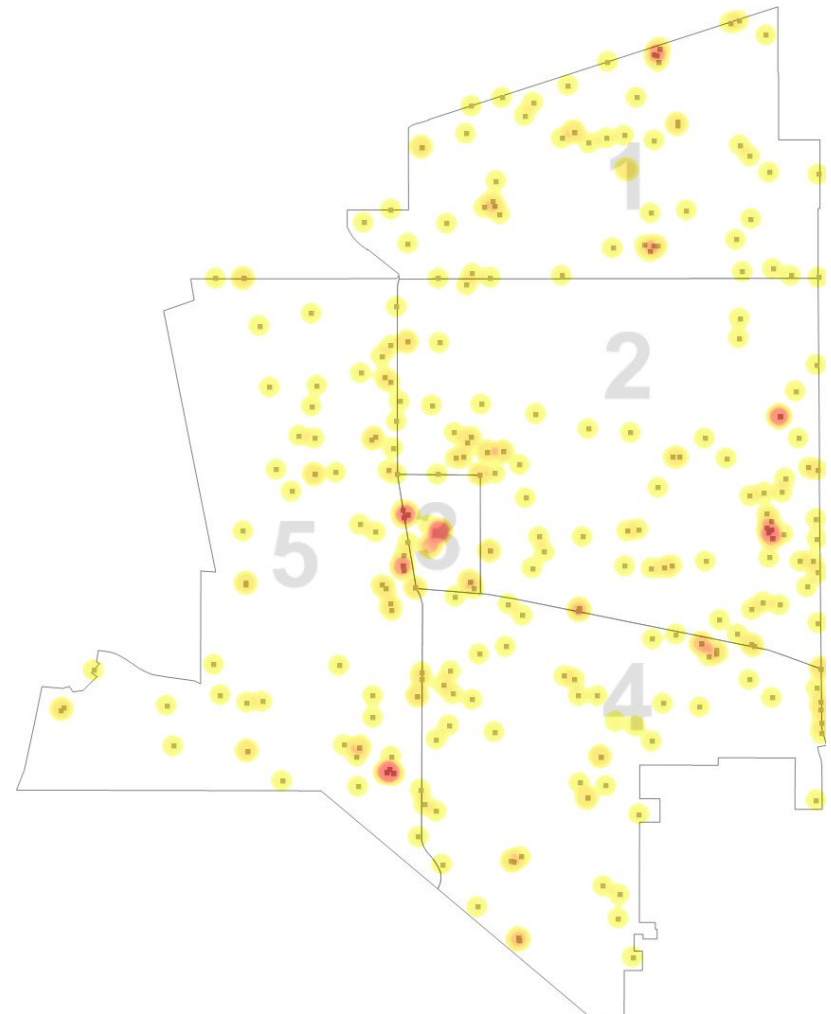

Torrance Police Department Daily Crime Analysis Report - Mon Aug 26 2024

Summary of Part 1 Crimes

CRIME CATEGORY	Last # of Days					1/1/24-8/26/24	1/1/23-8/26/23	% Diff
	2	3	7	14	30			
Homicide	0	0	0	0	0	0	2	-100
Rape	0	0	1	2	4	20	15	33
Robbery-Weapon	1	1	1	3	9	51	50	2
Robbery-StrongArm	0	0	1	2	6	49	51	-4
Assault-Weapon/Agg	2	2	5	10	23	138	104	33
Assault-Simple	2	4	7	13	29	199	199	0
Sex Off/Non-Rape	0	0	1	1	3	26	31	-16
Burglary-Residential	1	3	5	14	23	157	108	45
Burglary-Commercial	0	1	10	16	34	292	183	60
Auto Theft-All	1	4	8	15	44	430	411	5
Burglary-Auto	1	1	6	21	36	404	396	2
Theft	5	8	21	49	102	659	802	-18
Recovered Stolen Vehicles	3	6	6	16	40	360	409	-12
Arson	0	0	0	0	1	7	6	17
Hate Crime	0	0	0	1	1	6	5	20
Total	16	30	72	163	355	2798	2772	1

Homicide, Rape, and Assault totals are based on # of incidents, not # of victims. UCR reporting is based on # of victims.

Citizen-Initiated Calls for Service - Last 3 Days

Bookings - Yesterday

Call Source - Yesterday

All Incidents by Beat - Yesterday