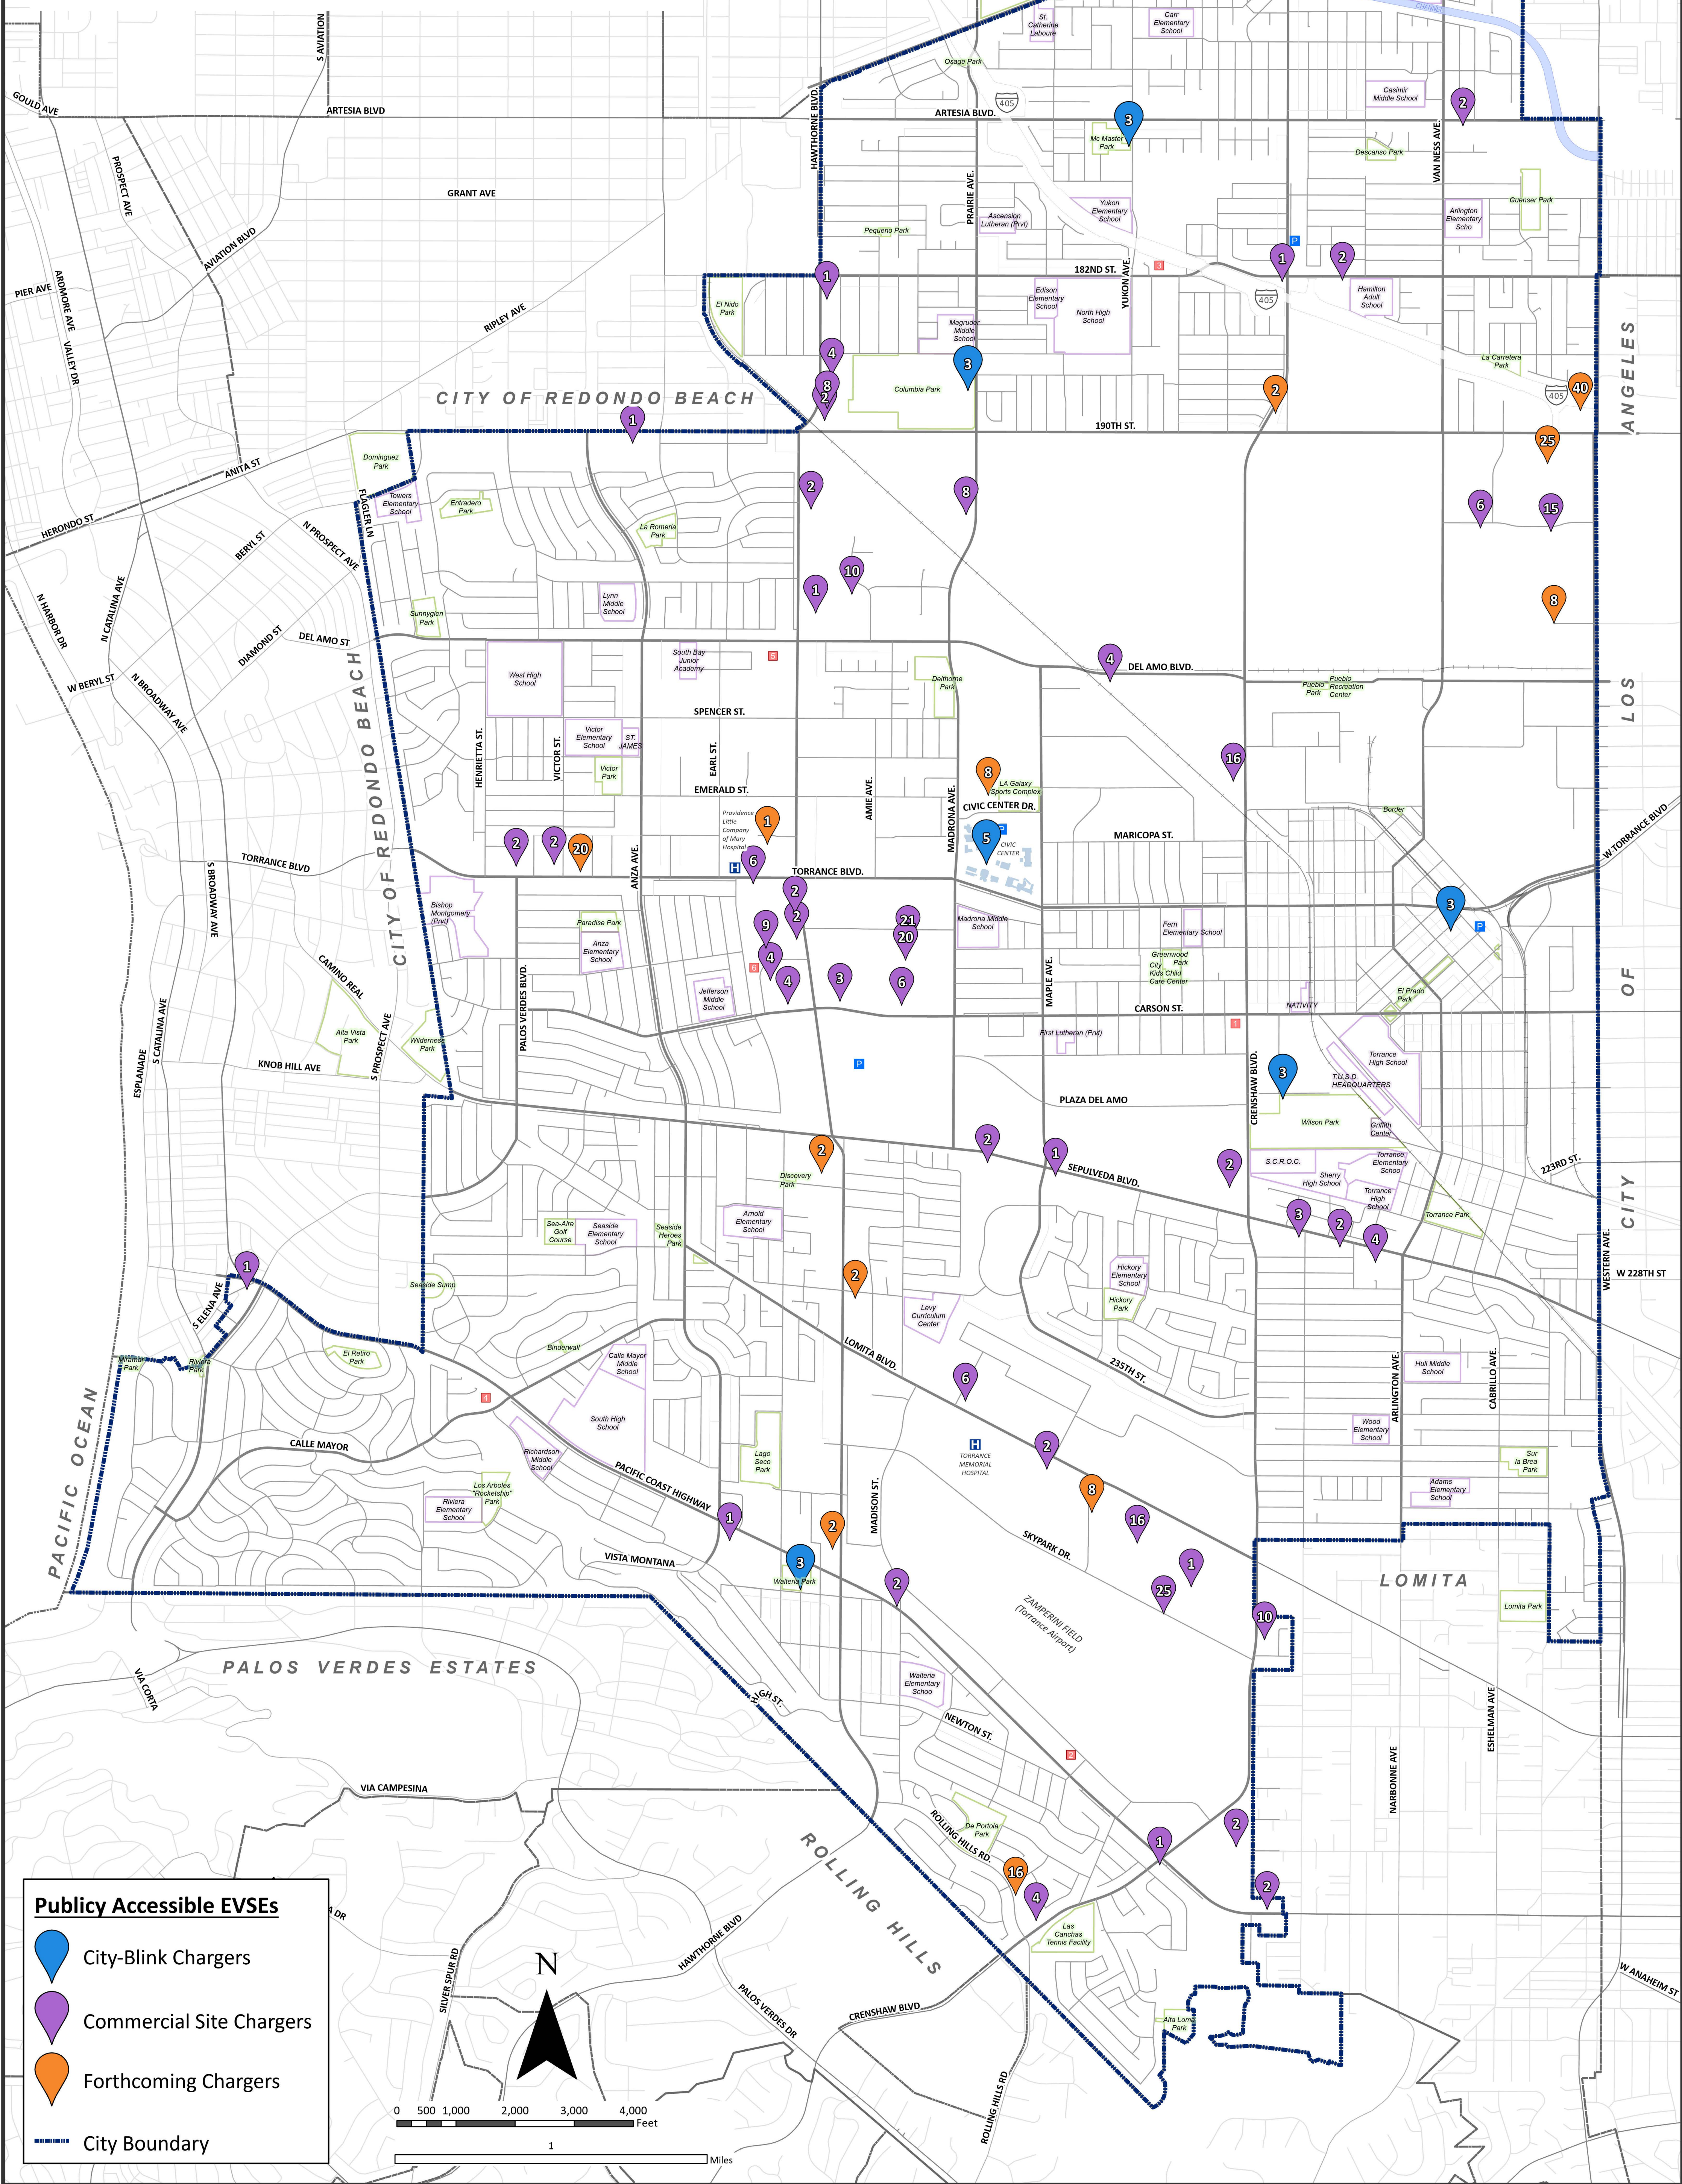

Electric Vehicle Charging Stations

Publicly Accessible EVSEs

- City-Blink Chargers
- Commercial Site Chargers
- Forthcoming Chargers
- City Boundary

0 500 1,000 2,000 3,000 4,000 Feet

1 Miles