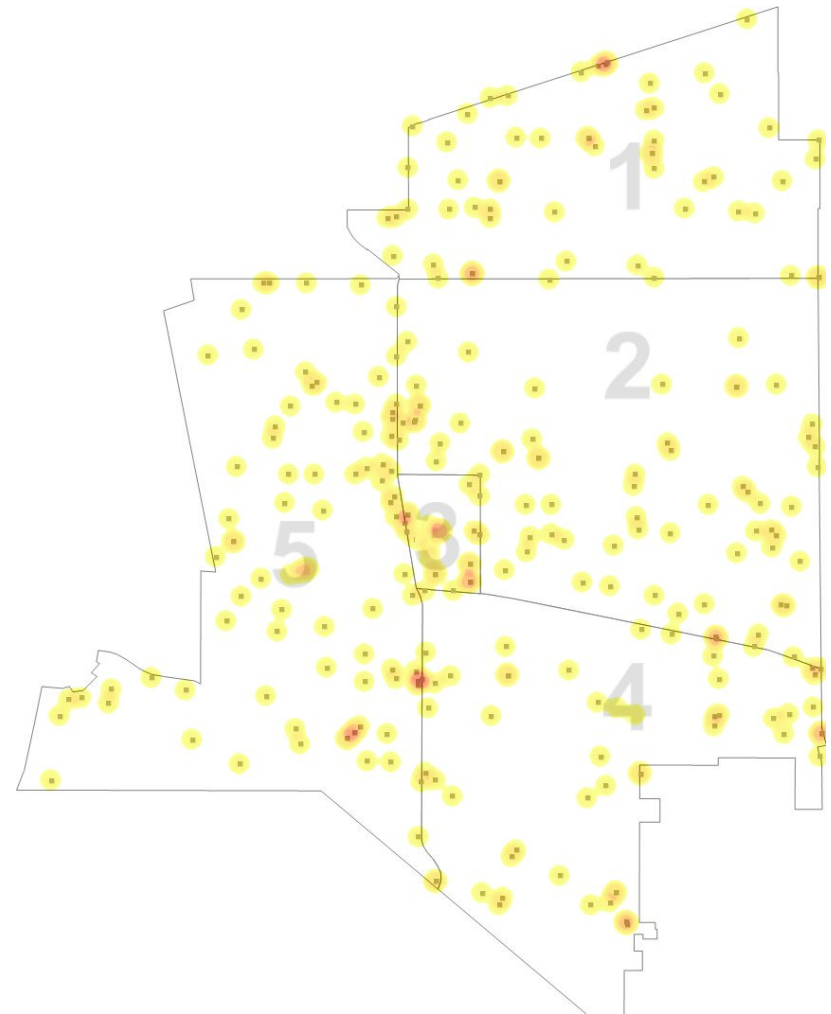

Torrance Police Department Daily Crime Analysis Report - Mon Jun 3 2024

Summary of Part 1 Crimes

CRIME CATEGORY	Last # of Days					1/1/24-6/3/24	1/1/23-6/3/23	% Diff
	2	3	7	14	30			
Homicide	0	0	0	0	0	0	1	-100
Rape	0	0	0	1	2	12	11	9
Robbery-Weapon	0	0	0	0	5	29	30	-3
Robbery-StrongArm	0	0	0	3	10	33	31	6
Assault-Weapon/Agg	0	3	4	7	11	71	53	34
Assault-Simple	2	4	7	19	26	108	119	-9
Sex Off/Non-Rape	0	0	0	0	1	16	23	-30
Burglary-Residential	2	2	7	10	25	87	53	64
Burglary-Commercial	0	1	2	12	31	200	118	69
Auto Theft-All	2	4	10	22	51	296	247	20
Burglary-Auto	1	3	14	34	60	276	248	11
Theft	7	12	26	38	71	404	516	-22
Recovered Stolen Vehicles	1	2	5	16	44	244	252	-3
Arson	0	0	0	0	2	3	2	50
Hate Crime	0	0	0	0	0	3	2	50
Total	15	31	75	162	339	1782	1706	4

Homicide, Rape, and Assault totals are based on # of incidents, not # of victims. UCR reporting is based on # of victims.

Citizen-Initiated Calls for Service - Last 3 Days

Bookings - Yesterday

Call Source - Yesterday

All Incidents by Beat - Yesterday