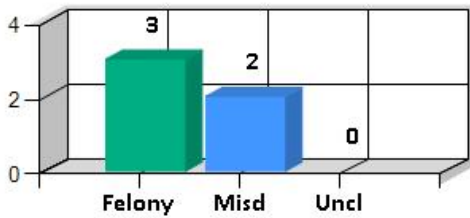

Torrance Police Department Daily Crime Analysis Report - Mon Apr 22 2024

Summary of Part 1 Crimes

CRIME CATEGORY	Last # of Days					1/1/24-4/22/24	1/1/23-4/22/23	% Diff
	2	3	7	14	30			
Homicide	0	0	0	0	0	0	0	0
Rape	0	0	0	0	0	8	8	0
Robbery-Weapon	0	1	1	3	8	20	22	-9
Robbery-StrongArm	2	2	3	5	9	21	24	-12
Assault-Weapon/Agg	1	1	4	5	10	55	34	62
Assault-Simple	2	2	2	7	22	77	81	-5
Sex Off/Non-Rape	0	1	1	2	3	13	17	-24
Burglary-Residential	3	4	5	6	16	54	45	20
Burglary-Commercial	4	7	14	19	46	156	89	75
Auto Theft-All	1	2	6	18	45	212	176	20
Burglary-Auto	1	1	6	17	54	198	192	3
Theft	5	9	15	34	87	299	378	-21
Recovered Stolen Vehicles	0	0	4	15	37	166	170	-2
Arson	0	0	0	0	1	1	2	-50
Hate Crime	0	0	0	0	0	3	2	50
Total	19	30	61	131	338	1283	1240	3

Homicide, Rape, and Assault totals are based on # of incidents, not # of victims. UCR reporting is based on # of victims.

Citizen-Initiated Calls for Service - Last 3 Days

Bookings - Yesterday

Call Source - Yesterday