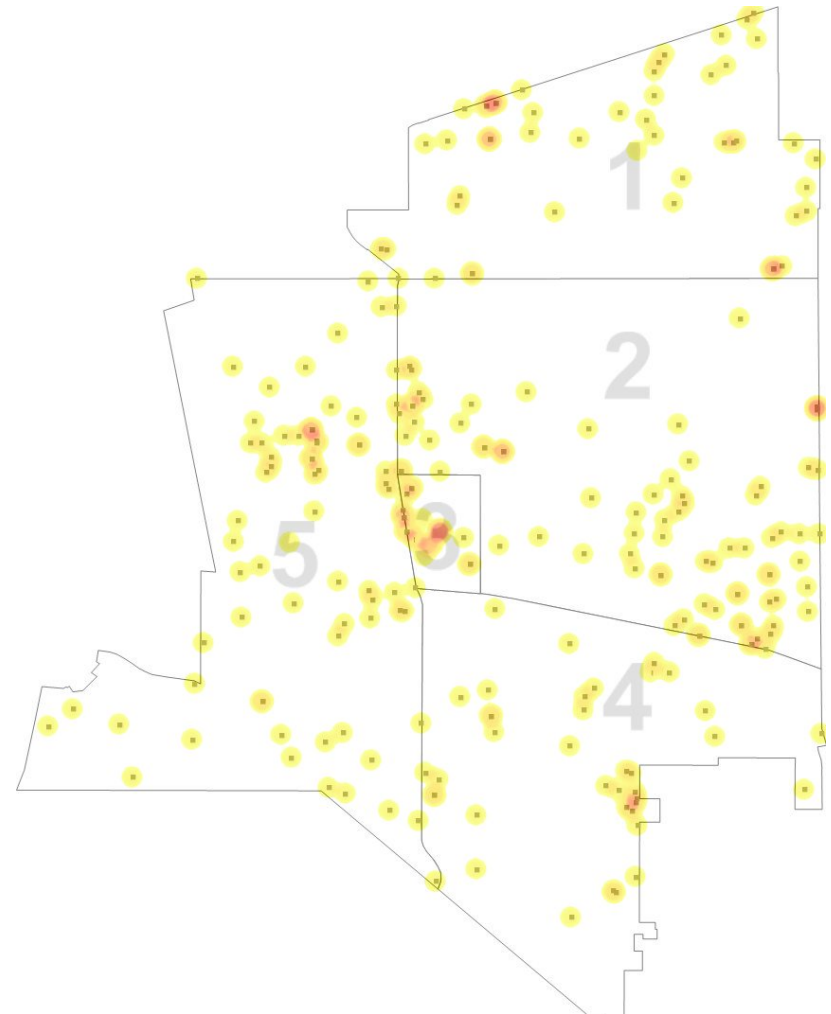

Torrance Police Department Daily Crime Analysis Report - Mon Apr 22 2024

Summary of Part 1 Crimes

CRIME CATEGORY	Last # of Days					1/1/24-4/22/24	1/1/23-4/22/23	% Diff
	2	3	7	14	30			
Homicide	0	0	0	0	0	0	0	0
Rape	0	0	0	0	0	8	8	0
Robbery-Weapon	0	1	1	3	8	20	22	-9
Robbery-StrongArm	2	2	3	5	9	21	24	-12
Assault-Weapon/Agg	1	1	4	5	10	55	34	62
Assault-Simple	2	2	2	7	22	77	81	-5
Sex Off/Non-Rape	0	1	1	2	3	13	17	-24
Burglary-Residential	3	4	5	6	16	54	45	20
Burglary-Commercial	4	7	14	19	46	156	89	75
Auto Theft-All	1	2	6	18	45	212	176	20
Burglary-Auto	1	1	6	17	54	198	192	3
Theft	5	9	15	34	87	299	378	-21
Recovered Stolen Vehicles	0	0	4	15	37	166	170	-2
Arson	0	0	0	0	1	1	2	-50
Hate Crime	0	0	0	0	0	3	2	50
Total	19	30	61	131	338	1283	1240	3

Homicide, Rape, and Assault totals are based on # of incidents, not # of victims. UCR reporting is based on # of victims.

Citizen-Initiated Calls for Service - Last 3 Days

Bookings - Yesterday

Call Source - Yesterday

All Incidents by Beat - Yesterday