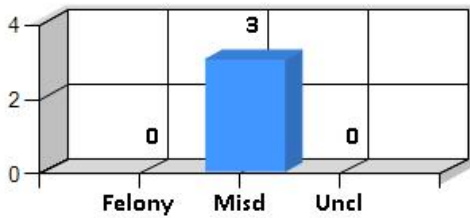

Bookings - Yesterday