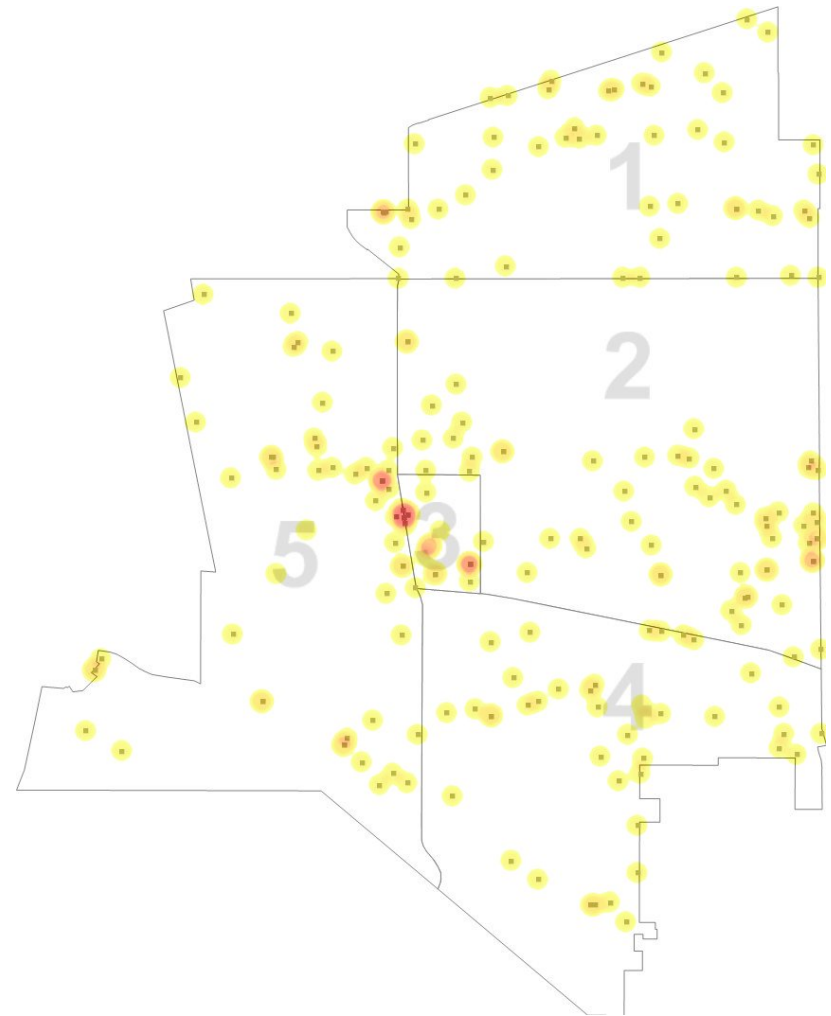

Torrance Police Department Daily Crime Analysis Report - Mon Apr 15 2024

Summary of Part 1 Crimes

CRIME CATEGORY	Last # of Days					1/1/24-4/15/24	1/1/23-4/15/23	% Diff
	2	3	7	14	30			
Homicide	0	0	0	0	0	0	0	0
Rape	0	0	0	0	0	8	8	0
Robbery-Weapon	0	0	2	4	10	19	21	-10
Robbery-StrongArm	1	1	2	4	7	18	23	-22
Assault-Weapon/Agg	0	0	1	4	10	51	33	55
Assault-Simple	1	4	5	11	21	73	75	-3
Sex Off/Non-Rape	0	0	1	1	3	12	14	-14
Burglary-Residential	0	0	0	5	12	48	45	7
Burglary-Commercial	1	1	4	12	41	139	84	65
Auto Theft-All	2	3	8	18	56	201	169	19
Burglary-Auto	3	3	10	26	63	191	168	14
Theft	3	4	17	39	86	279	362	-23
Recovered Stolen Vehicles	1	2	10	18	40	158	160	-1
Arson	0	0	0	0	1	1	2	-50
Hate Crime	0	0	0	0	0	3	2	50
Total	12	18	60	142	350	1201	1166	3

Homicide, Rape, and Assault totals are based on # of incidents, not # of victims. UCR reporting is based on # of victims.

Citizen-Initiated Calls for Service - Last 3 Days