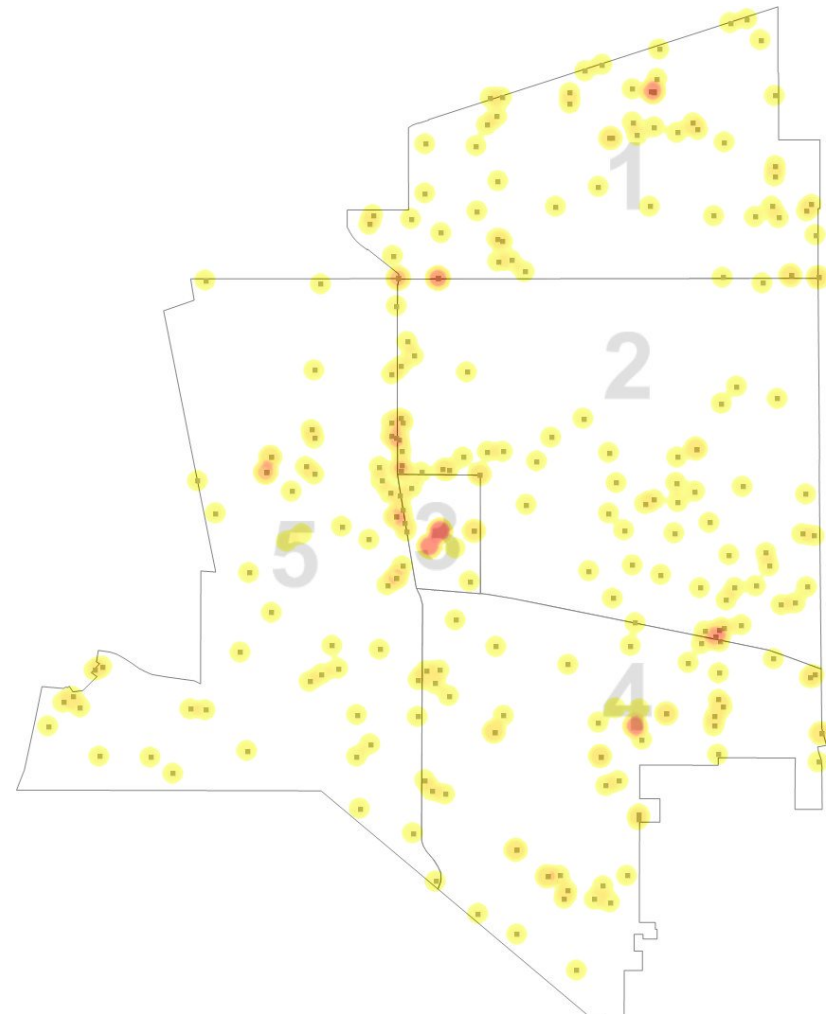

Torrance Police Department Daily Crime Analysis Report - Mon Apr 1 2024

Summary of Part 1 Crimes

CRIME CATEGORY	Last # of Days					1/1/24-4/1/24	1/1/23-4/1/23	% Diff
	2	3	7	14	30			
Homicide	0	0	0	0	0	0	0	0
Rape	0	0	0	0	0	8	8	0
Robbery-Weapon	0	2	3	7	9	16	20	-20
Robbery-StrongArm	0	0	1	2	3	14	21	-33
Assault-Weapon/Agg	0	1	2	6	20	48	27	78
Assault-Simple	2	4	7	9	15	61	62	-2
Sex Off/Non-Rape	0	0	1	2	4	10	14	-29
Burglary-Residential	0	4	4	5	8	42	35	20
Burglary-Commercial	3	9	14	24	51	126	76	66
Auto Theft-All	2	4	14	36	65	182	144	26
Burglary-Auto	9	13	19	33	59	164	146	12
Theft	5	6	19	43	79	234	325	-28
Recovered Stolen Vehicles	2	3	7	18	41	133	134	-1
Arson	0	0	0	1	1	1	2	-50
Hate Crime	0	0	0	0	1	3	2	50
Total	23	46	91	186	356	1042	1016	3

Homicide, Rape, and Assault totals are based on # of incidents, not # of victims. UCR reporting is based on # of victims.

Citizen-Initiated Calls for Service - Last 3 Days

Bookings - Yesterday

Call Source - Yesterday

All Incidents by Beat - Yesterday