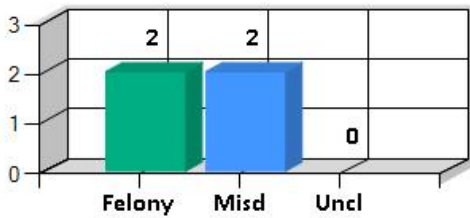

Torrance Police Department Daily Crime Analysis Report - Mon Apr 1 2024

Summary of Part 1 Crimes

CRIME CATEGORY	Last # of Days					1/1/24-4/1/24	1/1/23-4/1/23	% Diff
	2	3	7	14	30			
Homicide	0	0	0	0	0	0	0	0
Rape	0	0	0	0	0	8	8	0
Robbery-Weapon	0	2	3	7	9	16	20	-20
Robbery-StrongArm	0	0	1	2	3	14	21	-33
Assault-Weapon/Agg	0	1	2	6	20	48	27	78
Assault-Simple	2	4	7	9	15	61	62	-2
Sex Off/Non-Rape	0	0	1	2	4	10	14	-29
Burglary-Residential	0	4	4	5	8	42	35	20
Burglary-Commercial	3	9	14	24	51	126	76	66
Auto Theft-All	2	4	14	36	65	182	144	26
Burglary-Auto	9	13	19	33	59	164	146	12
Theft	5	6	19	43	79	234	325	-28
Recovered Stolen Vehicles	2	3	7	18	41	133	134	-1
Arson	0	0	0	1	1	1	2	-50
Hate Crime	0	0	0	0	1	3	2	50
Total	23	46	91	186	356	1042	1016	3

Homicide, Rape, and Assault totals are based on # of incidents, not # of victims. UCR reporting is based on # of victims.

Citizen-Initiated Calls for Service - Last 3 Days

Bookings - Yesterday

Call Source - Yesterday