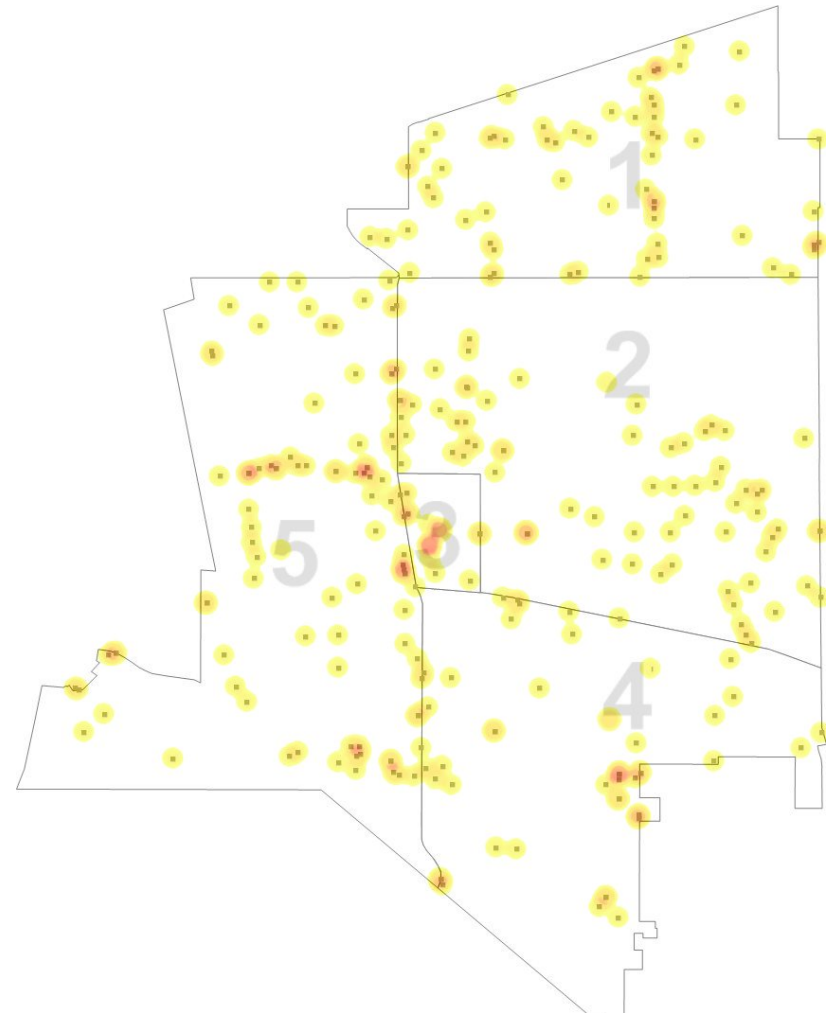

Torrance Police Department Daily Crime Analysis Report - Mon Mar 25 2024

Summary of Part 1 Crimes

CRIME CATEGORY	Last # of Days					1/1/24-3/25/24	1/1/23-3/25/23	% Diff
	2	3	7	14	30			
Homicide	0	0	0	0	0	0	0	0
Rape	0	0	0	0	1	8	7	14
Robbery-Weapon	1	3	4	4	6	13	19	-32
Robbery-StrongArm	1	1	1	2	3	13	19	-32
Assault-Weapon/Agg	0	2	3	7	23	45	25	80
Assault-Simple	0	0	2	3	13	54	58	-7
Sex Off/Non-Rape	0	1	1	2	4	10	14	-29
Burglary-Residential	0	0	1	2	8	38	31	23
Burglary-Commercial	2	3	12	22	45	113	71	59
Auto Theft-All	5	9	22	32	75	168	135	24
Burglary-Auto	1	3	13	21	45	143	127	13
Theft	5	10	17	33	72	210	310	-32
Recovered Stolen Vehicles	3	3	10	17	41	123	123	0
Arson	0	0	0	0	0	0	2	-100
Hate Crime	0	0	0	0	1	3	2	50
Total	18	35	86	145	337	941	943	0

Homicide, Rape, and Assault totals are based on # of incidents, not # of victims. UCR reporting is based on # of victims.

Citizen-Initiated Calls for Service - Last 3 Days

Bookings - Yesterday

Call Source - Yesterday

All Incidents by Beat - Yesterday