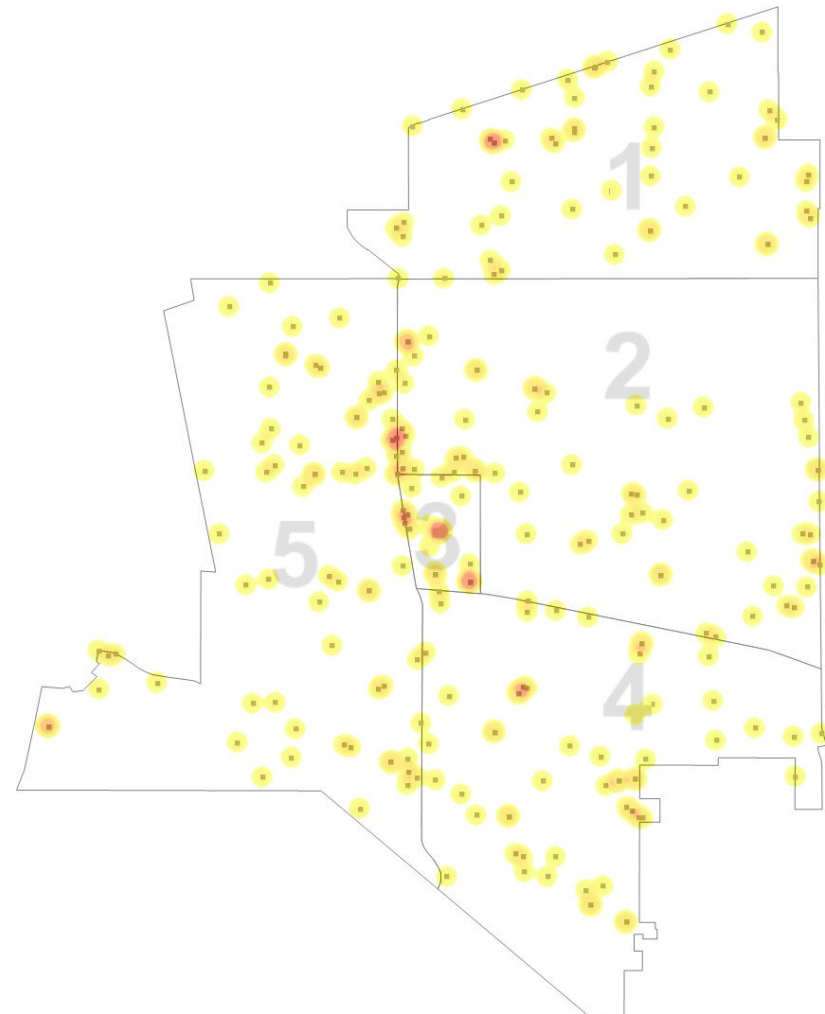

Torrance Police Department Daily Crime Analysis Report - Mon Mar 11 2024

Summary of Part 1 Crimes

CRIME CATEGORY	Last # of Days					1/1/24-3/11/24	1/1/23-3/11/23	% Diff
	2	3	7	14	30			
Homicide	0	0	0	0	0	0	0	0
Rape	0	0	0	0	2	8	7	14
Robbery-Weapon	2	2	2	2	3	9	19	-53
Robbery-StrongArm	0	0	0	0	2	11	16	-31
Assault-Weapon/Agg	3	5	6	11	21	38	22	73
Assault-Simple	2	2	5	10	14	50	52	-4
Sex Off/Non-Rape	0	0	1	3	3	8	11	-27
Burglary-Residential	0	0	0	4	9	36	26	38
Burglary-Commercial	1	6	9	19	44	87	58	50
Auto Theft-All	5	5	14	41	65	134	112	20
Burglary-Auto	1	2	11	21	43	120	112	7
Theft	3	4	13	28	69	170	277	-39
Recovered Stolen Vehicles	1	1	6	17	36	97	99	-2
Arson	0	0	0	0	0	0	2	-100
Hate Crime	0	0	0	0	0	2	1	100
Total	18	27	67	156	311	770	814	-5

Homicide, Rape, and Assault totals are based on # of incidents, not # of victims. UCR reporting is based on # of victims.

Citizen-Initiated Calls for Service - Last 3 Days

Bookings - Yesterday

Call Source - Yesterday

All Incidents by Beat - Yesterday