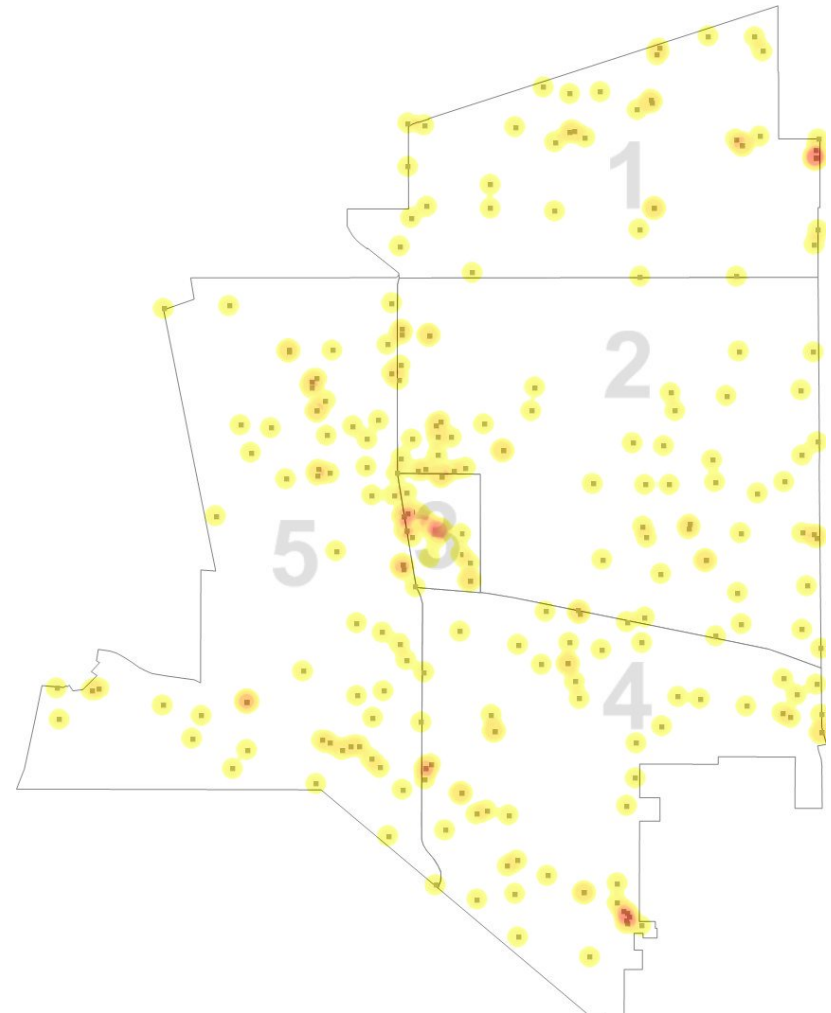

Torrance Police Department Daily Crime Analysis Report - Mon Feb 26 2024

Summary of Part 1 Crimes

CRIME CATEGORY	Last # of Days					1/1/24-2/26/24	1/1/23-2/26/23	% Diff
	2	3	7	14	30			
Homicide	0	0	0	0	0	0	0	0
Rape	0	0	0	1	3	7	5	40
Robbery-Weapon	0	0	0	1	3	7	16	-56
Robbery-StrongArm	1	1	1	2	2	11	14	-21
Assault-Weapon/Agg	4	5	6	9	13	26	18	44
Assault-Simple	0	1	3	4	17	41	43	-5
Sex Off/Non-Rape	0	0	0	0	2	5	7	-29
Burglary-Residential	1	2	3	4	14	31	22	41
Burglary-Commercial	1	5	10	18	46	68	54	26
Auto Theft-All	0	0	5	20	47	92	94	-2
Burglary-Auto	0	0	7	13	49	98	94	4
Theft	2	4	11	33	75	135	229	-41
Recovered Stolen Vehicles	0	1	6	18	35	79	83	-5
Arson	0	0	0	0	0	0	2	-100
Hate Crime	0	0	0	0	1	2	1	100
Total	9	19	52	123	307	602	682	-12

Homicide, Rape, and Assault totals are based on # of incidents, not # of victims. UCR reporting is based on # of victims.

Citizen-Initiated Calls for Service - Last 3 Days

Bookings - Yesterday

Call Source - Yesterday

All Incidents by Beat - Yesterday