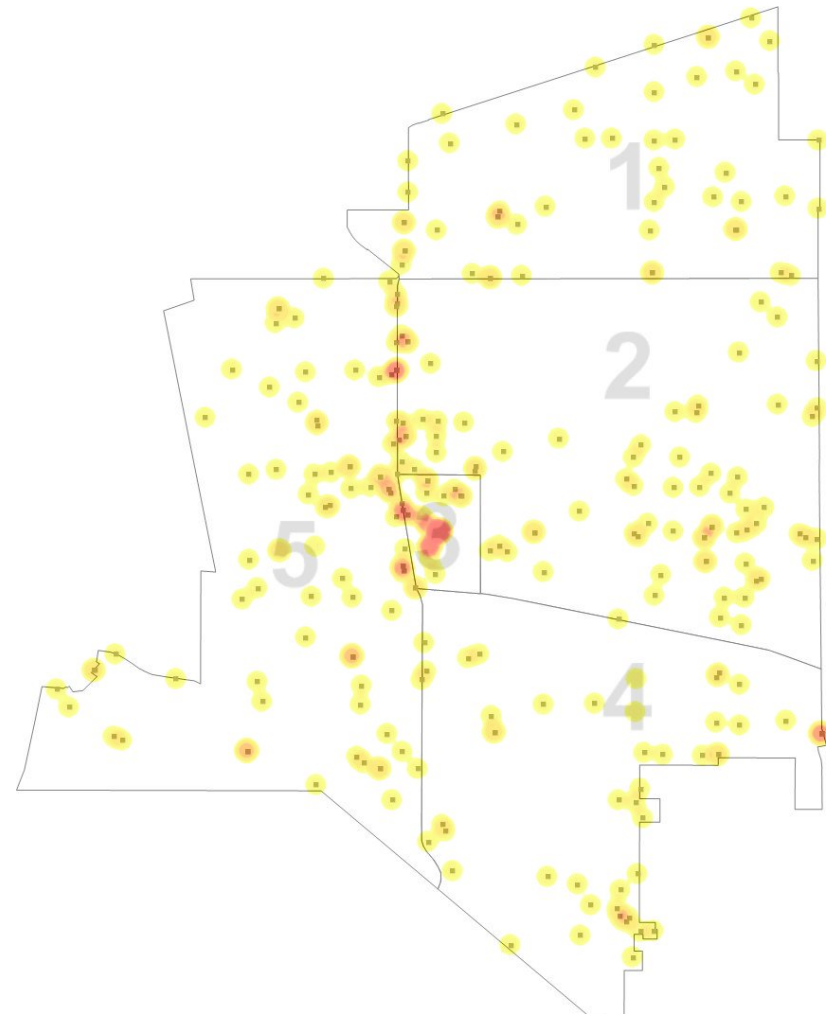

Torrance Police Department Daily Crime Analysis Report - Mon Feb 19 2024

Summary of Part 1 Crimes

CRIME CATEGORY	Last # of Days					1/1/24-2/19/24	1/1/23-2/19/23	% Diff
	2	3	7	14	30			
Homicide	0	0	0	0	0	0	0	0
Rape	0	0	1	1	4	7	5	40
Robbery-Weapon	0	0	1	2	4	7	12	-42
Robbery-StrongArm	1	1	1	1	4	10	12	-17
Assault-Weapon/Agg	1	1	3	5	10	20	17	18
Assault-Simple	0	0	0	3	18	37	40	-8
Sex Off/Non-Rape	0	0	0	1	2	5	7	-29
Burglary-Residential	0	0	1	4	14	27	20	35
Burglary-Commercial	1	1	12	30	43	61	48	27
Auto Theft-All	3	7	15	31	60	87	86	1
Burglary-Auto	0	0	2	14	52	84	81	4
Theft	3	5	17	37	72	121	182	-34
Recovered Stolen Vehicles	3	7	10	15	38	71	71	0
Arson	0	0	0	0	0	0	2	-100
Hate Crime	0	0	0	0	1	2	1	100
Total	12	22	63	144	322	539	584	-8

Homicide, Rape, and Assault totals are based on # of incidents, not # of victims. UCR reporting is based on # of victims.

Citizen-Initiated Calls for Service - Last 3 Days

Bookings - Yesterday

Call Source - Yesterday

All Incidents by Beat - Yesterday