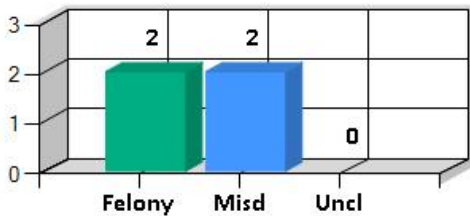

Torrance Police Department Daily Crime Analysis Report - Mon Feb 19 2024

Summary of Part 1 Crimes

CRIME CATEGORY	Last # of Days					1/1/24-2/19/24	1/1/23-2/19/23	% Diff
	2	3	7	14	30			
Homicide	0	0	0	0	0	0	0	0
Rape	0	0	1	1	4	7	5	40
Robbery-Weapon	0	0	1	2	4	7	12	-42
Robbery-StrongArm	1	1	1	1	4	10	12	-17
Assault-Weapon/Agg	1	1	3	5	10	20	17	18
Assault-Simple	0	0	0	3	18	37	40	-8
Sex Off/Non-Rape	0	0	0	1	2	5	7	-29
Burglary-Residential	0	0	1	4	14	27	20	35
Burglary-Commercial	1	1	12	30	43	61	48	27
Auto Theft-All	3	7	15	31	60	87	86	1
Burglary-Auto	0	0	2	14	52	84	81	4
Theft	3	5	17	37	72	121	182	-34
Recovered Stolen Vehicles	3	7	10	15	38	71	71	0
Arson	0	0	0	0	0	0	2	-100
Hate Crime	0	0	0	0	1	2	1	100
Total	12	22	63	144	322	539	584	-8

Homicide, Rape, and Assault totals are based on # of incidents, not # of victims. UCR reporting is based on # of victims.

Citizen-Initiated Calls for Service - Last 3 Days

Bookings - Yesterday

Call Source - Yesterday