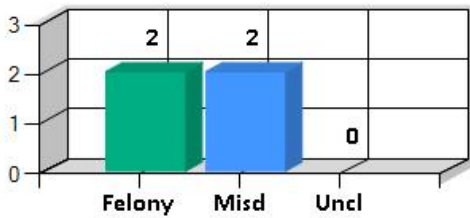

Torrance Police Department Daily Crime Analysis Report - Mon Feb 12 2024

Summary of Part 1 Crimes

CRIME CATEGORY	Last # of Days					1/1/24-2/12/24	1/1/23-2/12/23	% Diff
	2	3	7	14	30			
Homicide	0	0	0	0	0	0	0	0
Rape	0	0	0	1	3	6	4	50
Robbery-Weapon	0	0	1	2	5	6	10	-40
Robbery-StrongArm	0	0	0	0	7	9	8	12
Assault-Weapon/Agg	0	0	2	4	9	17	15	13
Assault-Simple	0	1	3	10	28	36	33	9
Sex Off/Non-Rape	0	1	1	2	2	5	5	0
Burglary-Residential	0	1	4	10	19	27	15	80
Burglary-Commercial	7	10	18	24	38	47	43	9
Auto Theft-All	2	7	15	23	56	71	71	0
Burglary-Auto	4	4	9	23	61	79	70	13
Theft	3	5	16	32	66	98	160	-39
Recovered Stolen Vehicles	0	1	5	12	40	60	58	3
Arson	0	0	0	0	0	0	1	-100
Hate Crime	0	0	0	1	1	2	1	100
Total	16	30	74	144	335	463	494	-6

Homicide, Rape, and Assault totals are based on # of incidents, not # of victims. UCR reporting is based on # of victims.

Citizen-Initiated Calls for Service - Last 3 Days

Bookings - Yesterday

Call Source - Yesterday