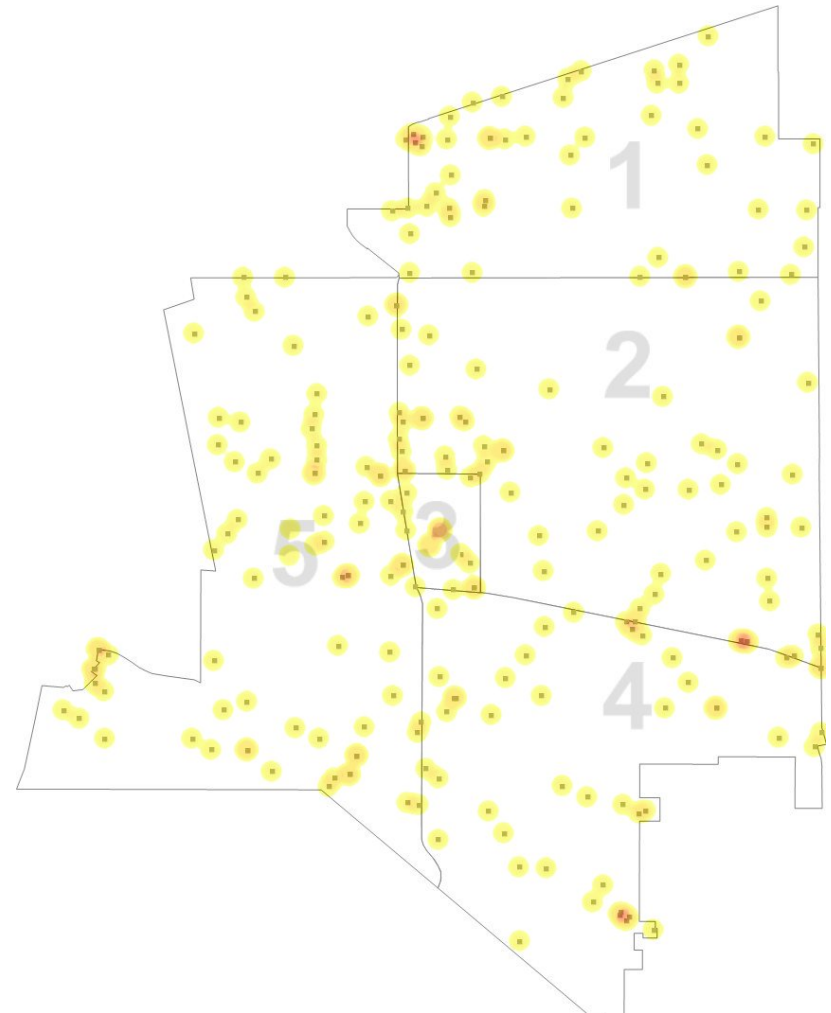

Torrance Police Department Daily Crime Analysis Report - Mon Feb 12 2024

Summary of Part 1 Crimes

CRIME CATEGORY	Last # of Days					1/1/24-2/12/24	1/1/23-2/12/23	% Diff
	2	3	7	14	30			
Homicide	0	0	0	0	0	0	0	0
Rape	0	0	0	1	3	6	4	50
Robbery-Weapon	0	0	1	2	5	6	10	-40
Robbery-StrongArm	0	0	0	0	7	9	8	12
Assault-Weapon/Agg	0	0	2	4	9	17	15	13
Assault-Simple	0	1	3	10	28	36	33	9
Sex Off/Non-Rape	0	1	1	2	2	5	5	0
Burglary-Residential	0	1	4	10	19	27	15	80
Burglary-Commercial	7	10	18	24	38	47	43	9
Auto Theft-All	2	7	15	23	56	71	71	0
Burglary-Auto	4	4	9	23	61	79	70	13
Theft	3	5	16	32	66	98	160	-39
Recovered Stolen Vehicles	0	1	5	12	40	60	58	3
Arson	0	0	0	0	0	0	1	-100
Hate Crime	0	0	0	1	1	2	1	100
Total	16	30	74	144	335	463	494	-6

Homicide, Rape, and Assault totals are based on # of incidents, not # of victims. UCR reporting is based on # of victims.

Citizen-Initiated Calls for Service - Last 3 Days

Bookings - Yesterday

Call Source - Yesterday

All Incidents by Beat - Yesterday