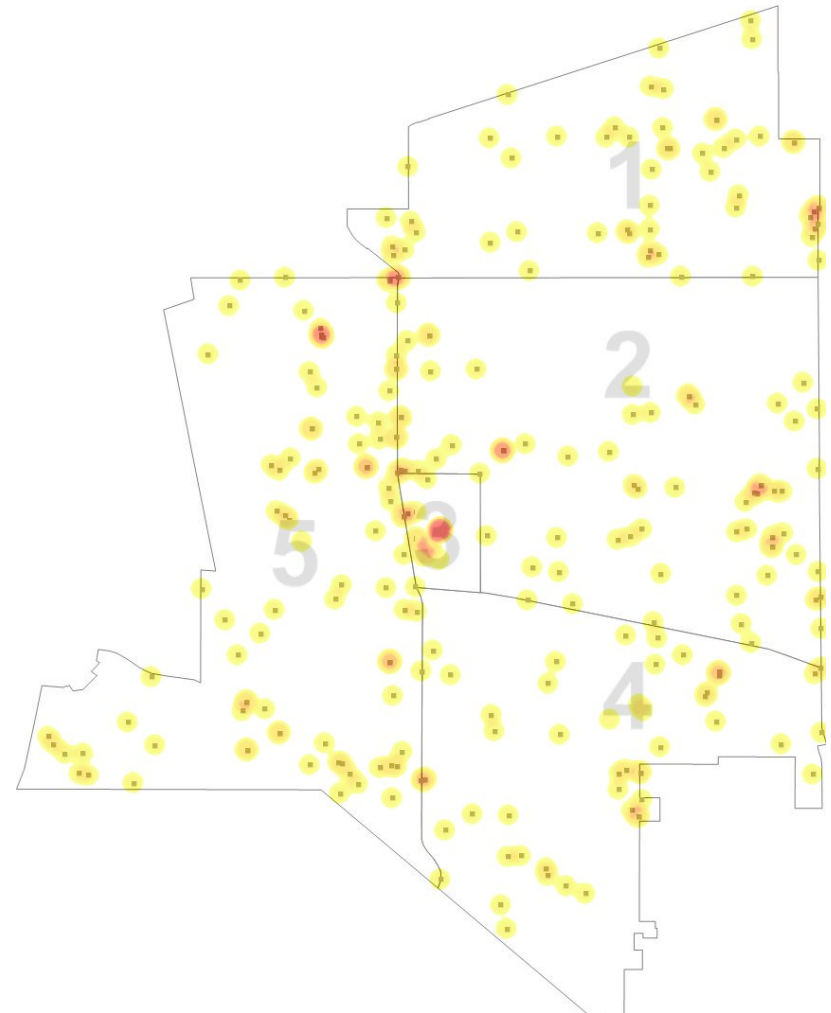

Torrance Police Department Daily Crime Analysis Report - Mon Feb 5 2024

Summary of Part 1 Crimes

CRIME CATEGORY	Last # of Days					1/1/24-2/5/24	1/1/23-2/5/23	% Diff
	2	3	7	14	30			
Homicide	0	0	0	0	0	0	0	0
Rape	0	0	1	2	4	5	3	67
Robbery-Weapon	0	0	0	1	4	4	9	-56
Robbery-StrongArm	0	0	0	3	9	9	7	29
Assault-Weapon/Agg	1	1	2	5	12	15	12	25
Assault-Simple	2	3	7	15	31	32	29	10
Sex Off/Non-Rape	0	1	1	1	2	4	5	-20
Burglary-Residential	3	3	6	9	20	22	14	57
Burglary-Commercial	3	4	8	12	29	32	34	-6
Auto Theft-All	4	4	6	24	49	54	60	-10
Burglary-Auto	2	2	12	28	60	68	63	8
Theft	3	4	13	26	68	78	130	-40
Recovered Stolen Vehicles	2	2	4	14	40	49	52	-6
Arson	0	0	0	0	0	0	0	0
Hate Crime	0	0	0	0	1	1	1	0
Total	20	24	60	140	329	373	419	-11

Homicide, Rape, and Assault totals are based on # of incidents, not # of victims. UCR reporting is based on # of victims.

Citizen-Initiated Calls for Service - Last 3 Days