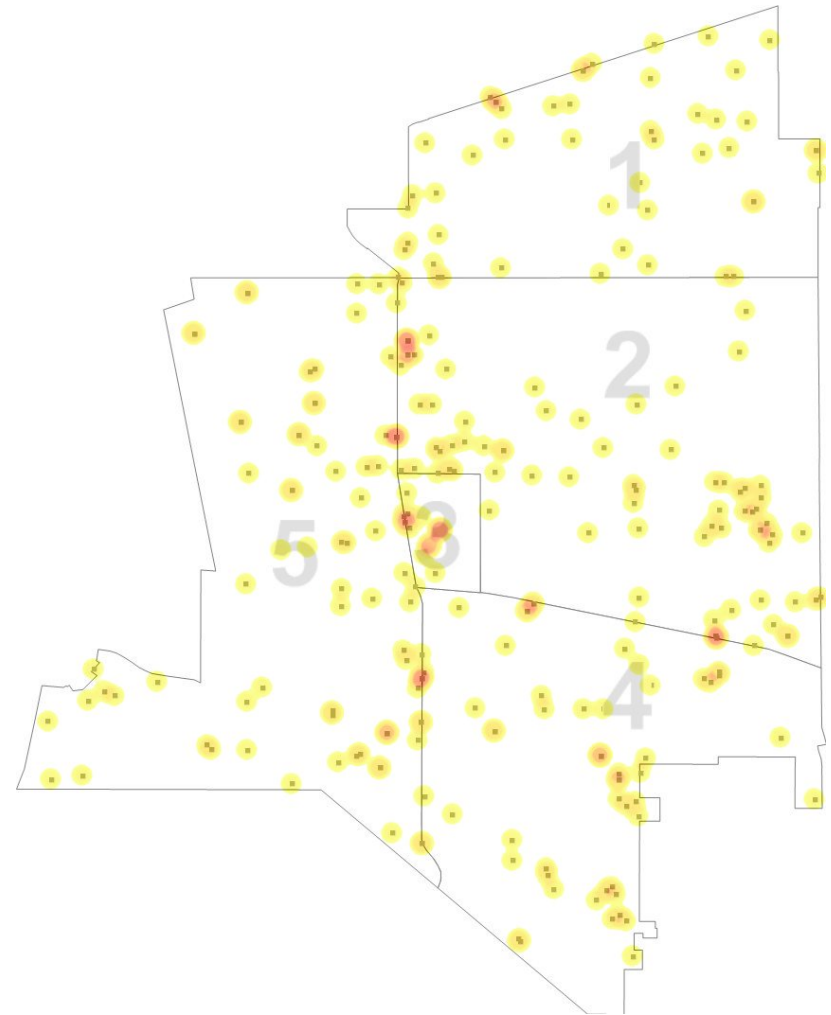

Torrance Police Department Daily Crime Analysis Report - Mon Jan 29 2024

Summary of Part 1 Crimes

CRIME CATEGORY	Last # of Days					1/1/24- 1/29/24	1/1/23- 1/29/23	% Diff
	2	3	7	14	30			
Homicide	0	0	0	0	0	0	0	0
Rape	0	0	1	1	4	4	2	100
Robbery-Weapon	0	0	1	2	4	4	9	-56
Robbery-StrongArm	0	1	3	4	9	9	7	29
Assault-Weapon/Agg	0	1	4	6	18	16	10	60
Assault-Simple	3	3	7	14	25	23	23	0
Sex Off/Non-Rape	0	0	0	0	3	3	3	0
Burglary-Residential	0	0	3	6	17	16	9	78
Burglary-Commercial	2	2	3	13	27	23	24	-4
Auto Theft-All	3	6	17	28	50	47	54	-13
Burglary-Auto	6	7	15	34	61	55	47	17
Theft	3	6	8	24	62	58	112	-48
Recovered Stolen Vehicles	0	0	5	15	40	37	44	-16
Arson	0	0	0	0	0	0	0	0
Hate Crime	0	0	0	0	1	1	1	0
Total	17	26	67	147	321	296	345	-14

Homicide, Rape, and Assault totals are based on # of incidents, not # of victims. UCR reporting is based on # of victims.

Citizen-Initiated Calls for Service - Last 3 Days