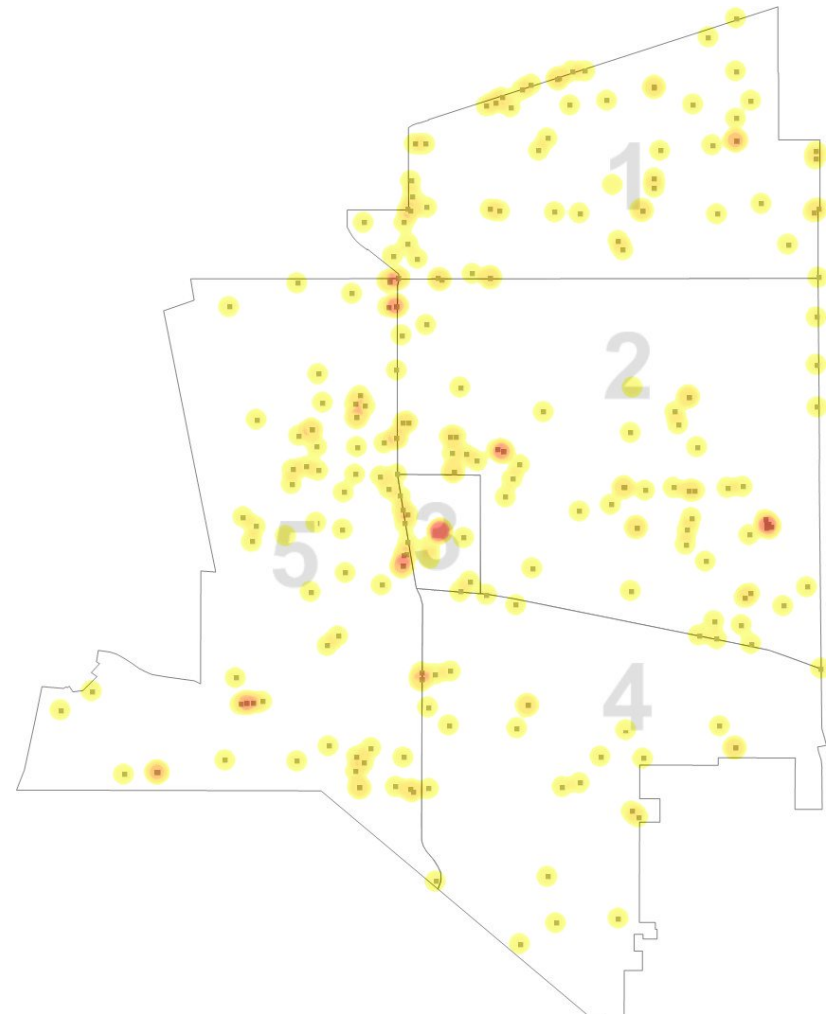

Torrance Police Department Daily Crime Analysis Report - Mon Jan 22 2024

Summary of Part 1 Crimes

CRIME CATEGORY	Last # of Days					1/1/24-1/22/24	1/1/23-1/22/23	% Diff
	2	3	7	14	30			
Homicide	0	0	0	0	0	0	0	0
Rape	0	0	0	0	3	3	0	300
Robbery-Weapon	0	0	1	2	6	3	6	-50
Robbery-StrongArm	0	0	1	5	7	6	6	0
Assault-Weapon/Agg	0	1	2	7	16	12	7	71
Assault-Simple	0	1	7	12	26	16	18	-11
Sex Off/Non-Rape	0	0	0	1	4	3	3	0
Burglary-Residential	0	1	2	8	21	13	7	86
Burglary-Commercial	0	4	8	14	29	17	20	-15
Auto Theft-All	3	6	10	21	48	29	42	-31
Burglary-Auto	8	10	18	25	62	39	37	5
Theft	1	3	11	32	69	45	80	-44
Recovered Stolen Vehicles	2	7	9	21	46	31	35	-11
Arson	0	0	0	0	0	0	0	0
Hate Crime	0	0	0	0	1	1	0	100
Total	14	33	69	148	338	218	261	-16

Homicide, Rape, and Assault totals are based on # of incidents, not # of victims. UCR reporting is based on # of victims.

Citizen-Initiated Calls for Service - Last 3 Days

Bookings - Yesterday

Call Source - Yesterday

All Incidents by Beat - Yesterday