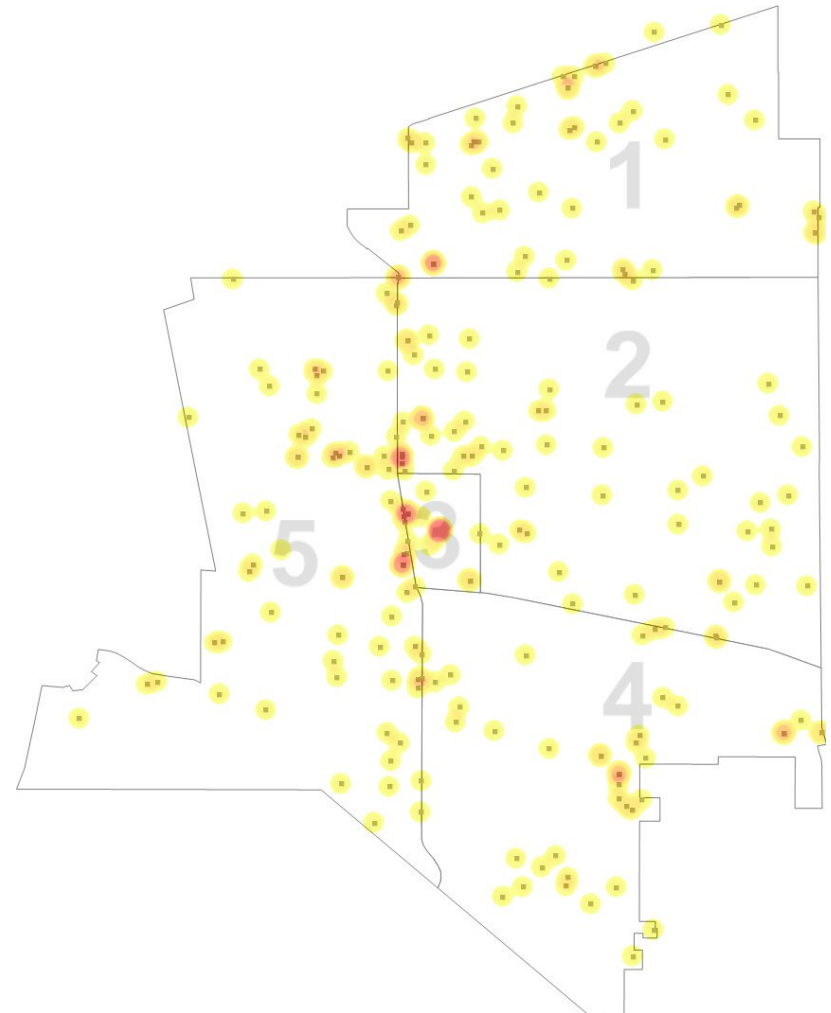

Torrance Police Department Daily Crime Analysis Report - Mon Jan 8 2024

Summary of Part 1 Crimes

CRIME CATEGORY	Last # of Days					1/1/24-1/8/24	1/1/23-1/8/23	% Diff
	2	3	7	14	30			
Homicide	0	0	0	0	0	0	0	0
Rape	2	3	3	3	3	3	0	300
Robbery-Weapon	0	0	0	2	3	0	4	-100
Robbery-StrongArm	0	0	0	1	7	0	2	-100
Assault-Weapon/Agg	3	5	6	8	14	6	1	500
Assault-Simple	3	4	4	11	34	4	9	-56
Sex Off/Non-Rape	0	2	2	3	4	2	0	200
Burglary-Residential	2	2	3	12	17	3	4	-25
Burglary-Commercial	3	5	7	17	32	7	7	0
Auto Theft-All	3	6	8	23	59	8	15	-47
Burglary-Auto	3	6	8	26	69	8	16	-50
Theft	4	5	13	28	82	13	24	-46
Recovered Stolen Vehicles	0	2	7	20	45	7	14	-50
Arson	0	0	0	0	1	0	0	0
Hate Crime	1	1	1	1	1	1	0	100
Total	24	41	62	155	371	62	96	-35

Homicide, Rape, and Assault totals are based on # of incidents, not # of victims. UCR reporting is based on # of victims.

Citizen-Initiated Calls for Service - Last 3 Days