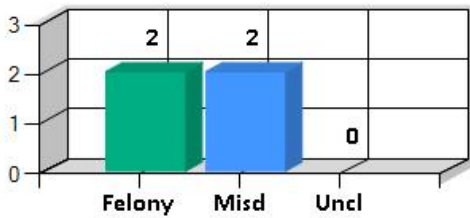

Bookings - Yesterday