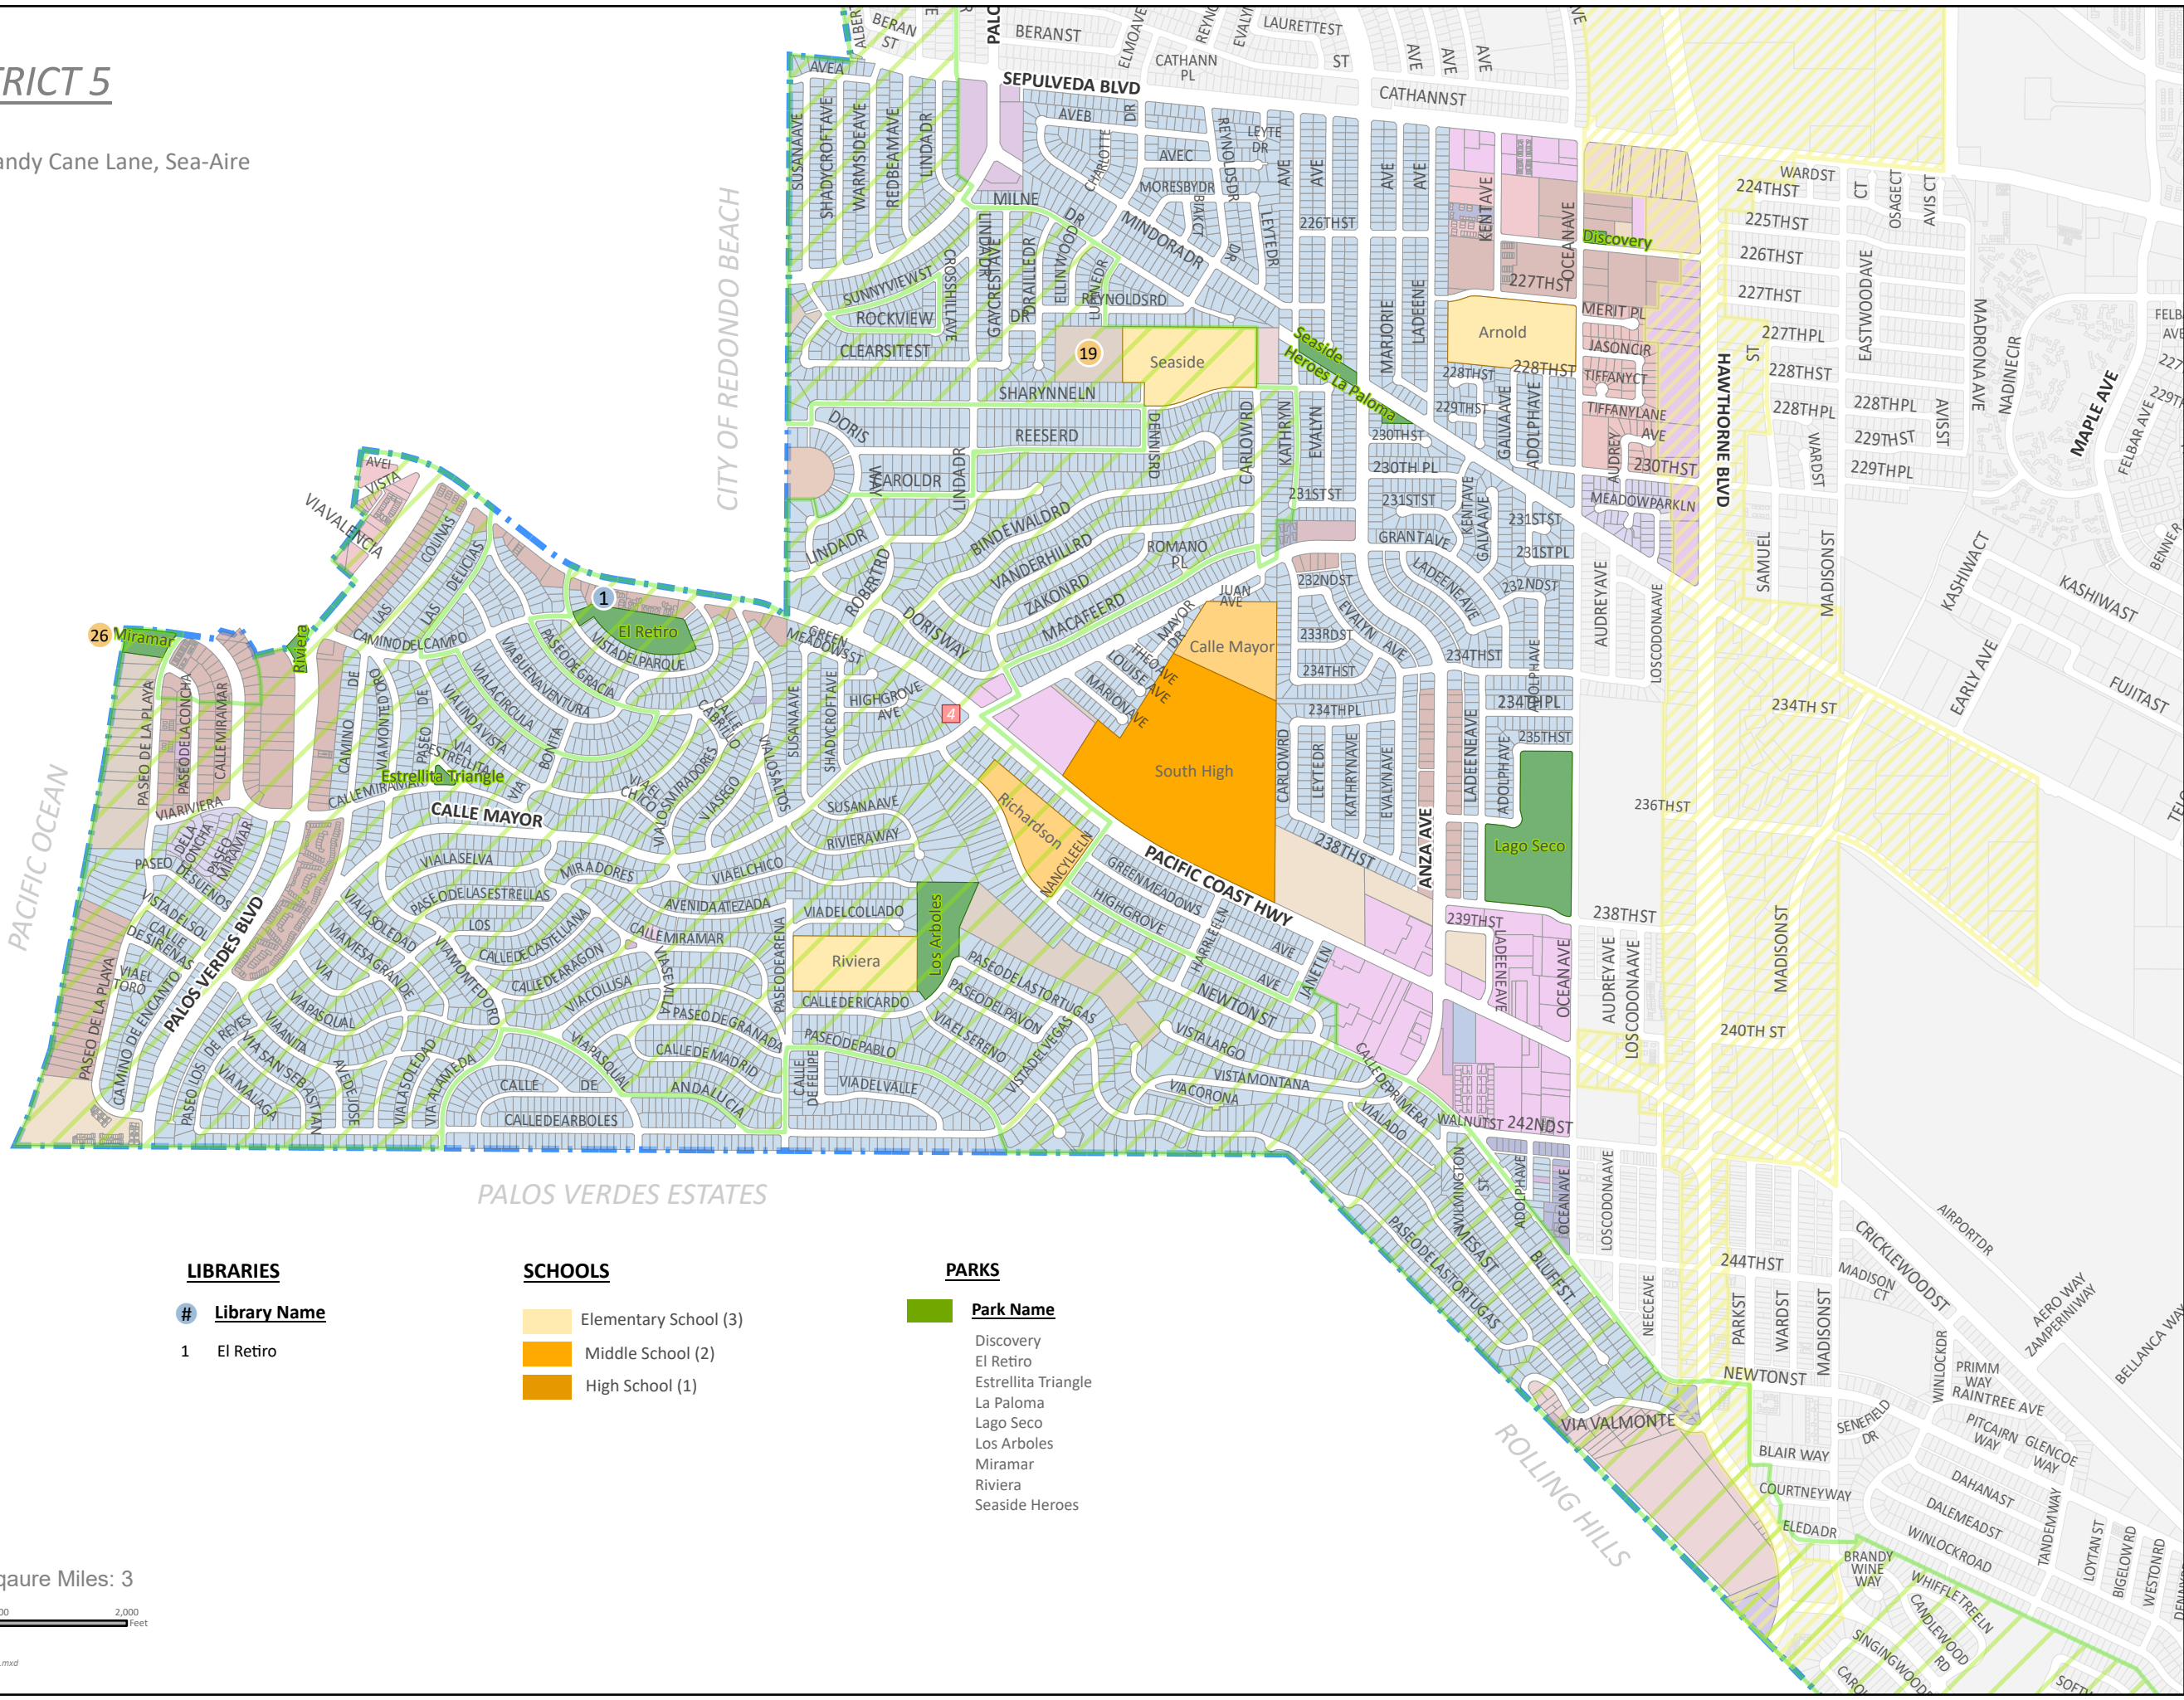

ELECTION DISTRICT 5

Features of District: Torrance Beach, Candy Cane Lane, Sea-Aire Golf Course, Hill Side, PCH

- City Boundary
- Fire Stations (1)
- Hillside Overlay District
- Hawthorne Blvd Overlay District

ZONING

- R5 (1)
- C2 (2)
- R1 (2)
- A1 (34)
- C1 (90)
- C1-PP (1)
- C2 (147)
- C2-PP (1)
- C3 (5)
- H-DA1 (2)
- H-WT (7)
- HMD (2)
- P1 (1)
- PD (85)
- PU (31)
- R1 (5,992)
- R2 (40)
- R3 (561)
- R4 (91)
- H-DA2 (10)
- RTH (79)
- H-MP (10)

COMMUNITY / RECREATION CENTERS

- # Center Name**
- 19 Sea-Aire Golf Course
- 26 Torrance Beach

LIBRARIES

- # Library Name**
- 1 El Retiro

SCHOOLS

- Elementary School (3)
- Middle School (2)
- High School (1)

PARKS

- Park Name**
- Discovery
- El Retiro
- Estrellita Triangle
- La Paloma
- Lago Seco
- Los Arboles
- Miramar
- Riviera
- Seaside Heroes

Total Sqaure Miles: 3