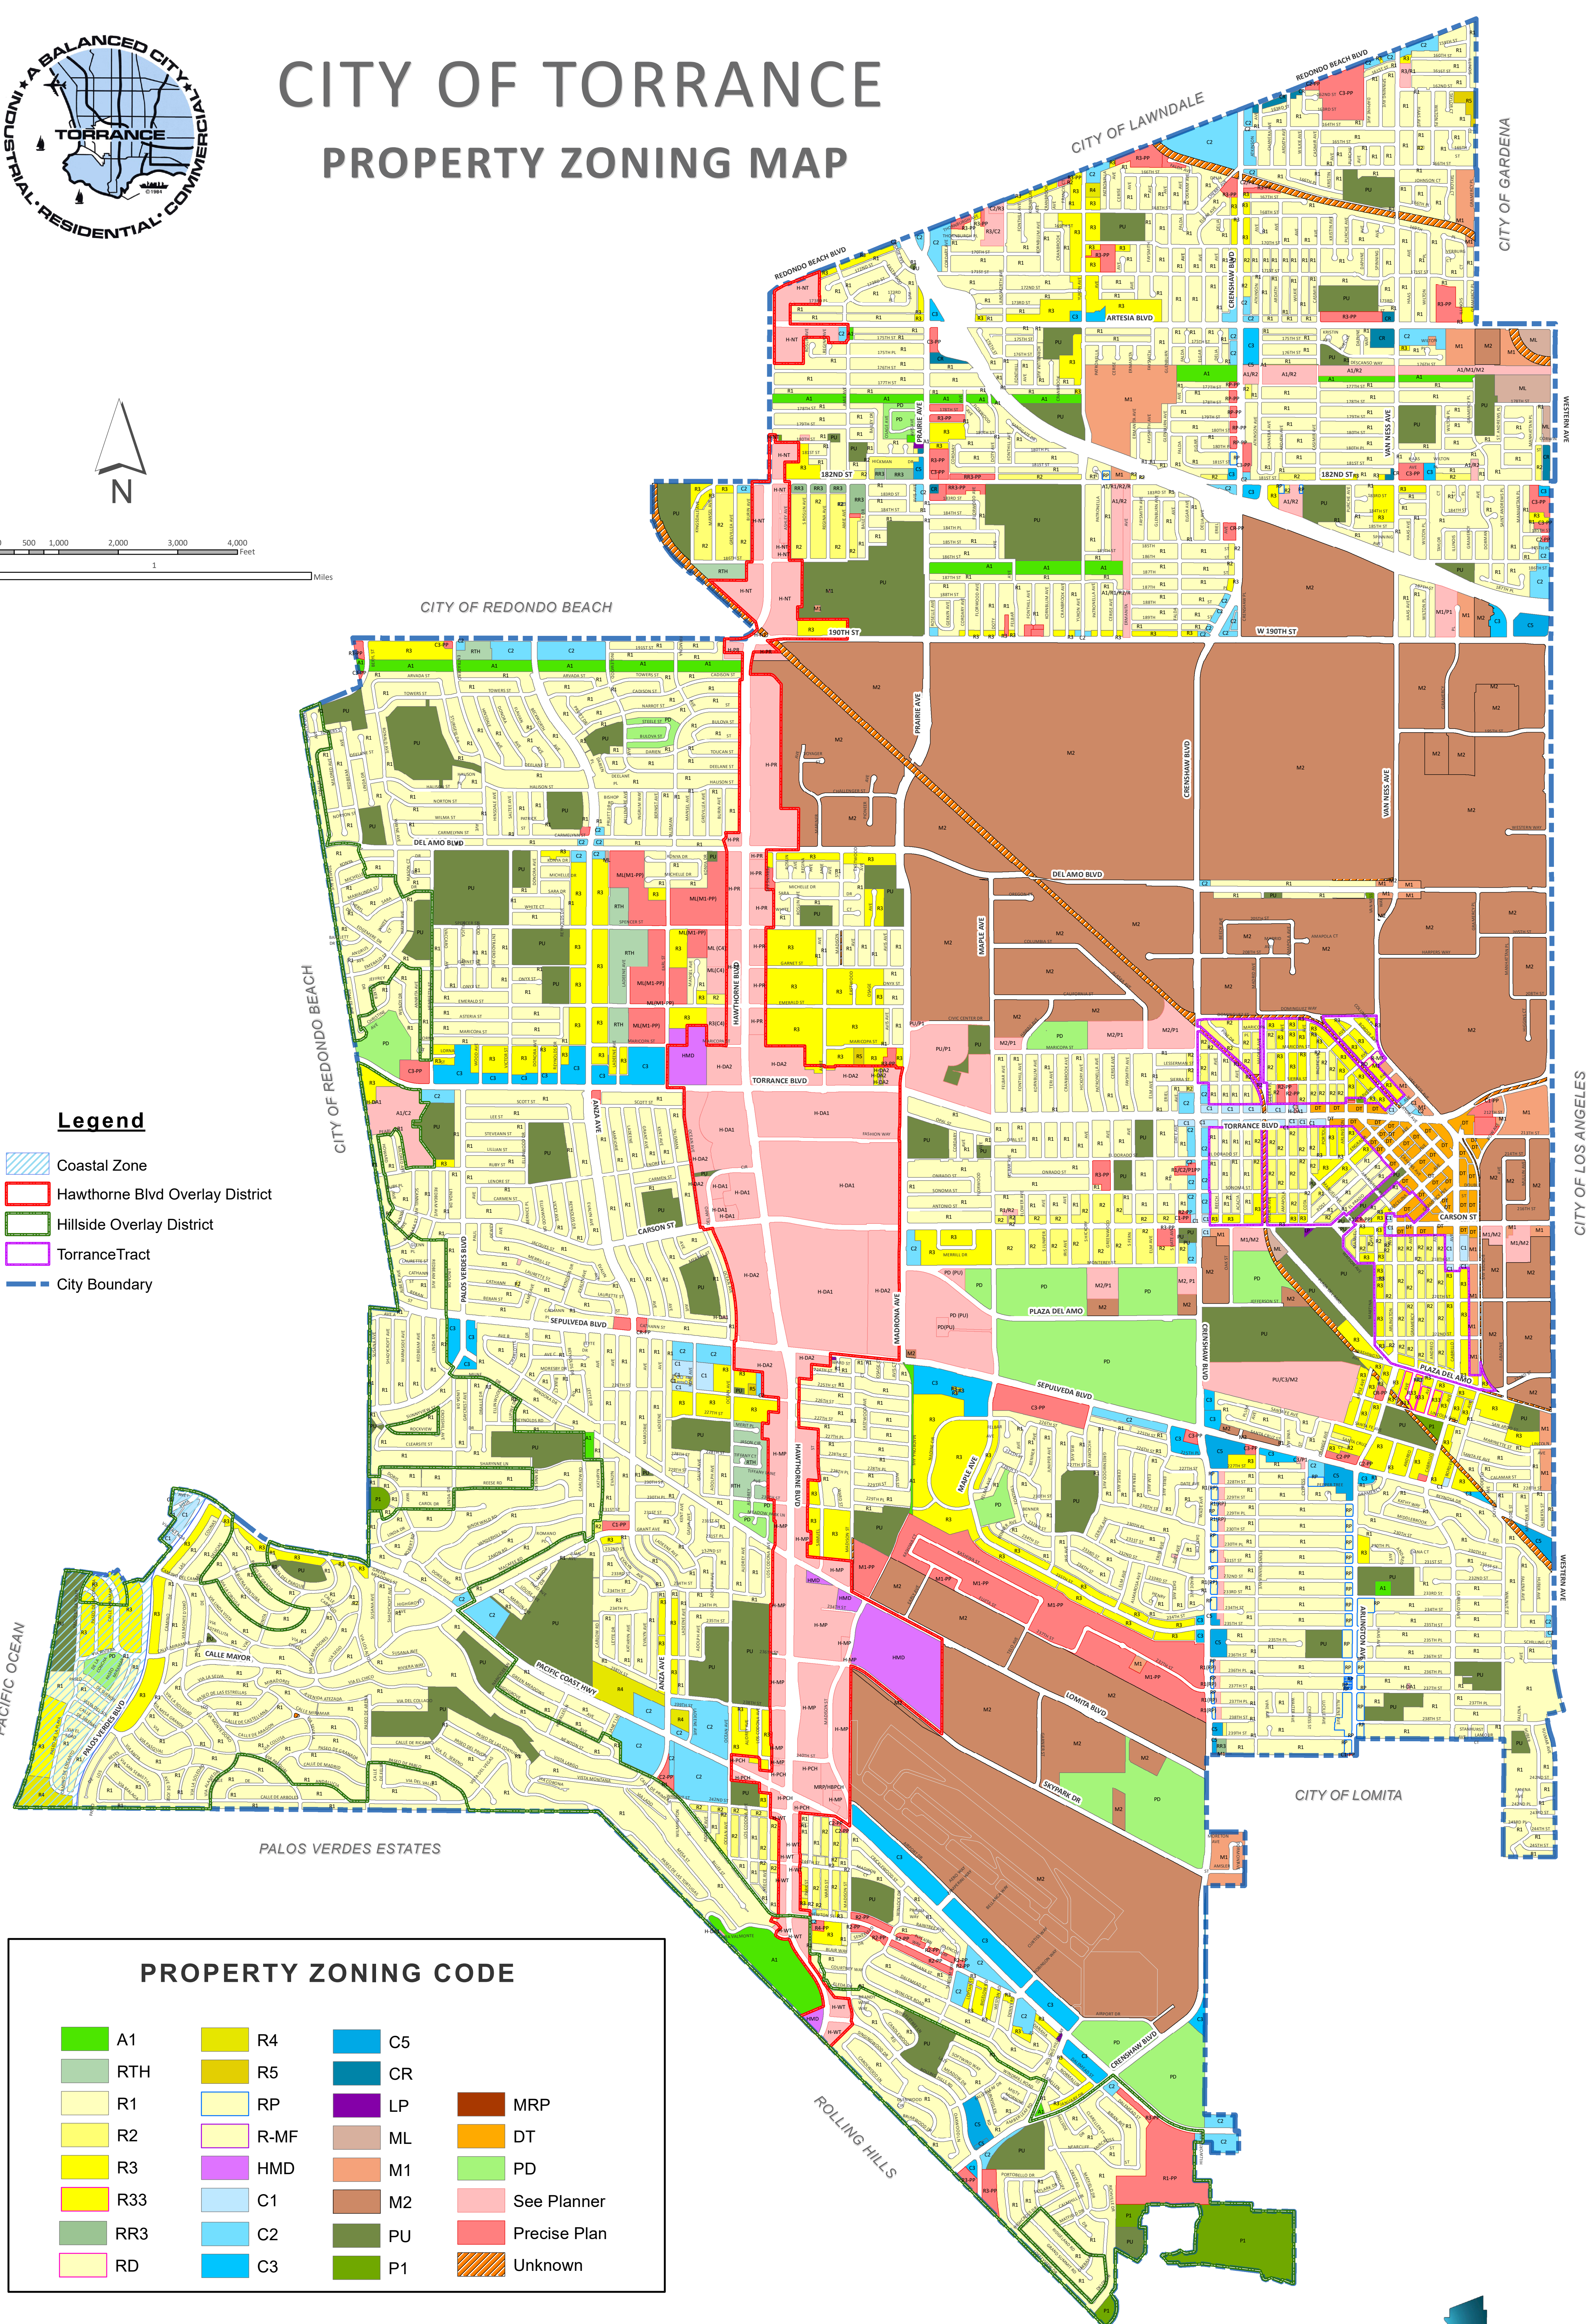

CITY OF TORRANCE PROPERTY ZONING MAP

Legend

- Coastal Zone
- Hawthorne Blvd Overlay District
- Hillside Overlay District
- TorranceTract
- City Boundary

PROPERTY ZONING CODE

A1	R4	C5	
RTH	R5	CR	
R1	RP	LP	MRP
R2	R-MF	ML	DT
R3	HMD	M1	PD
R33	C1	M2	See Planner
RR3	C2	PU	Precise Plan
RD	C3	P1	Unknown

THIS MAP IS ACCURATE ONLY TO THE LAST REVISION DATE.
FOR MORE COMPLETE INFORMATION
PLEASE CONTACT THE COMMUNITY DEVELOPMENT DEPARTMENT AT (310) 618-5990