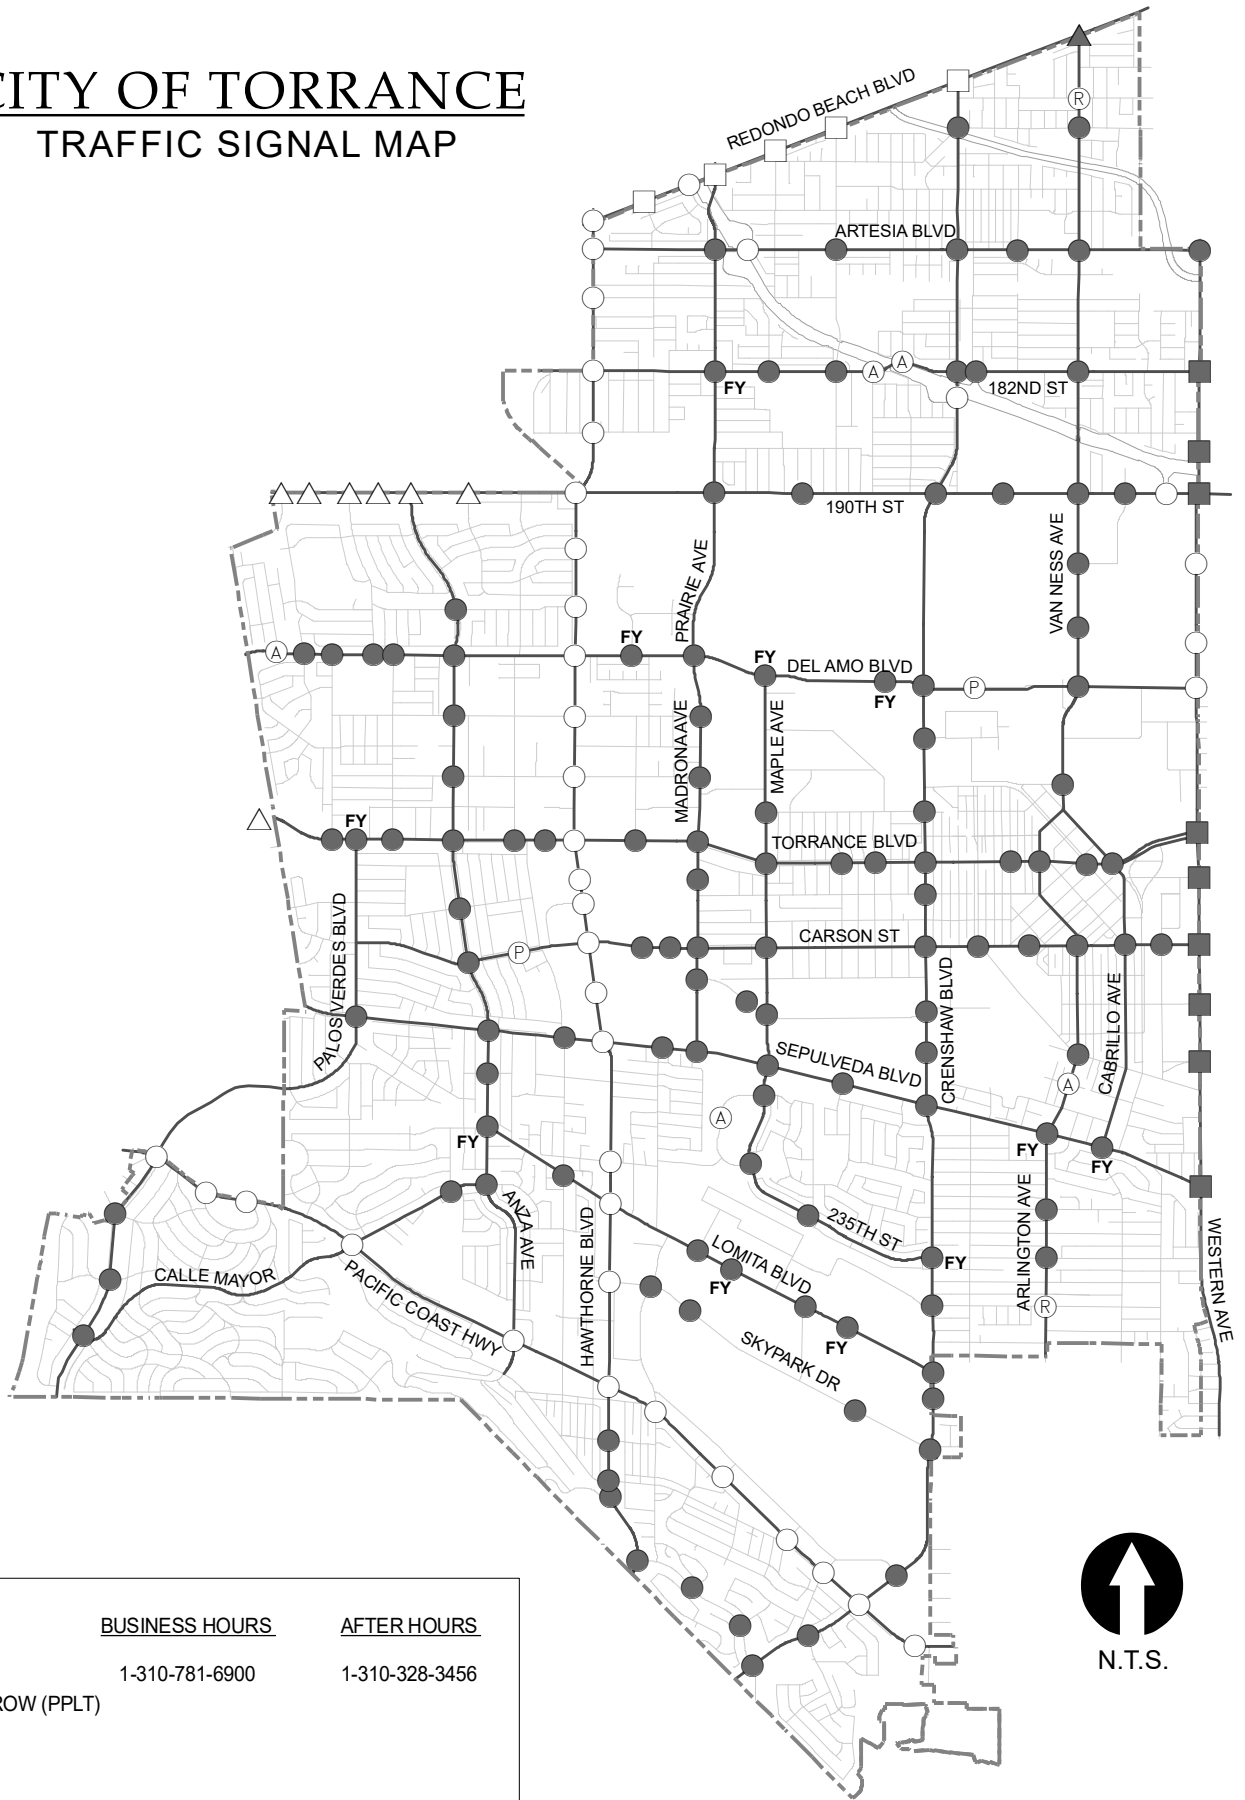

# CITY OF TORRANCE

## TRAFFIC SIGNAL MAP

**LEGEND:**

- CITY OF TORRANCE
- FY FLASHING YELLOW ARROW (PPLT)
- Ⓐ AMBER FLASHER
- Ⓡ RED FLASHER
- Ⓟ PEDESTRIAN SIGNAL

**BUSINESS HOURS**

**AFTER HOURS**

○ CALTRANS	1-213-620-3991	1-323-259-2353
□ LOS ANGELES COUNTY	1-800-675-4357	1-800-675-4357
■ CITY OF LOS ANGELES	1-818-752-5112	1-818-752-5112
△ CITY OF REDONDO BEACH	1-310-318-0686	1-310-318-0686
▲ CITY OF GARDENA	1-310-217-9568	1-310-217-9670