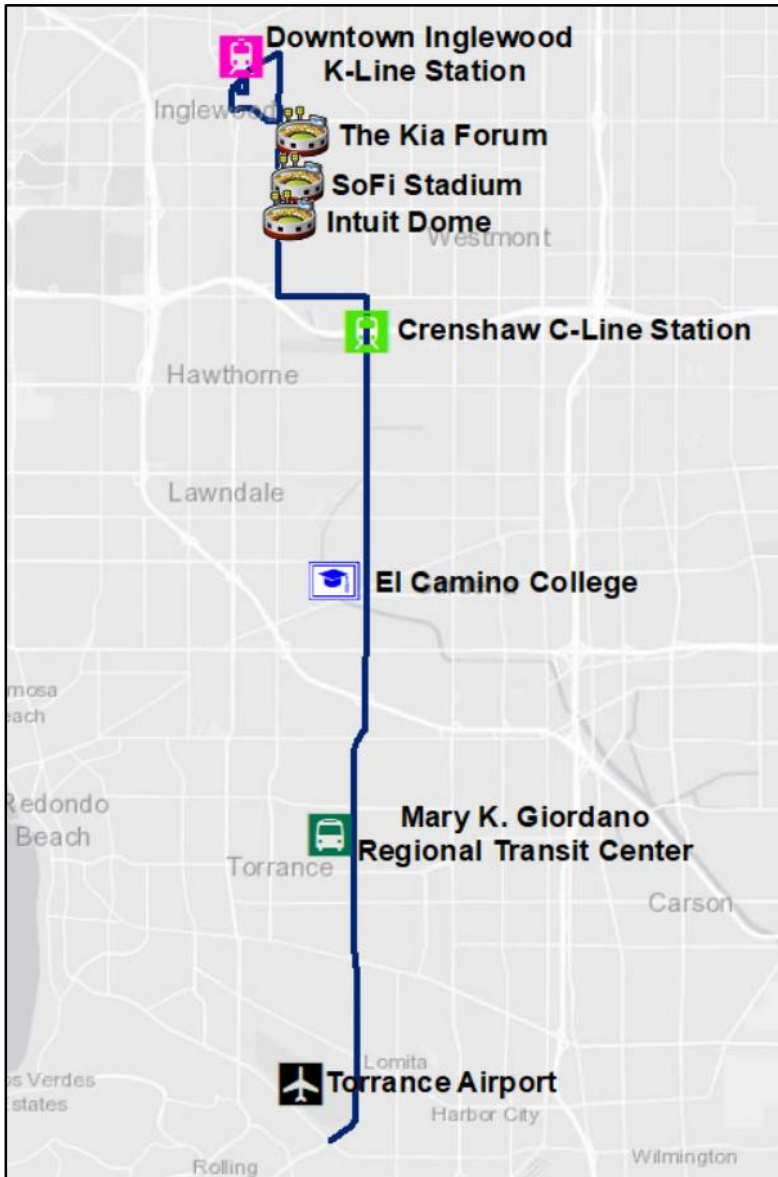

# Routes Servicing the Regional Transit Center

- Line 1 – Currently operating at hourly frequency between Del Amo Mall and Harbor Freeway Station. Will serve the RTC via Crenshaw Bl. No other route or frequency changes.
- Rapid 3 – Service resumes and continues to serve the Long Beach Transit Gallery and Del Amo Mall. Terminating at the RTC. Frequency will be between 30 – 40 minutes for weekday peak-only service.
- Line 4X – Express route currently operating at hourly frequency during peak hours on weekdays between Hawthorne Bl at Pacific Coast Hwy and Downtown L.A. Union Station via the I-110 ExpressLanes. Will serve the RTC via Crenshaw Bl. No other route or frequency changes.

# Routes Servicing the Regional Transit Center

- Line 5 – Currently operating at hourly frequency between Pacific Coast Hwy at Crenshaw Bl and Crenshaw C-Line (Green) Station. Will serve the RTC via Torrance Bl, Crenshaw Bl, then continue on Del Amo Bl. Will terminate at El Camino College.
- Line 6 – Currently operates at hourly frequency during peak hours on weekdays between Del Amo Mall and Artesia A-Line (Blue) Station. Will serve the RTC via Crenshaw Bl. No other route or frequency changes.
- Line 10 – Currently operates at hourly frequency on Crenshaw Bl between Crenshaw Bl at Pacific Coast Hwy and Crenshaw C-Line (Green) Station. Will serve the RTC and be extended to the Downtown Inglewood K-Line Station via SoFi Stadium.

# Line 10 – Torrance to Florence

# Line 10 – Torrance to Florence

**Mary K. Giordano  
Regional Transit Center  
465 Crenshaw Blvd.  
Torrance, CA 90503**

**Proposed Bus  
Bay Assignments**

Bay #	Agency Name	Route #	Bay #	Agency Name	Route #	Bay #	Agency Name	Route #
1	Charter Bus/Hollywood Bowl		4	Torrance Transit	Line 6	7	Torrance Transit	Line 10X
2	Torrance Transit	Line 1	5	Charter Bus/Hollywood Bowl		8	Torrance Transit	Rapid 3
3	Torrance Transit	Line 5	6	Torrance Transit	Line 4X			