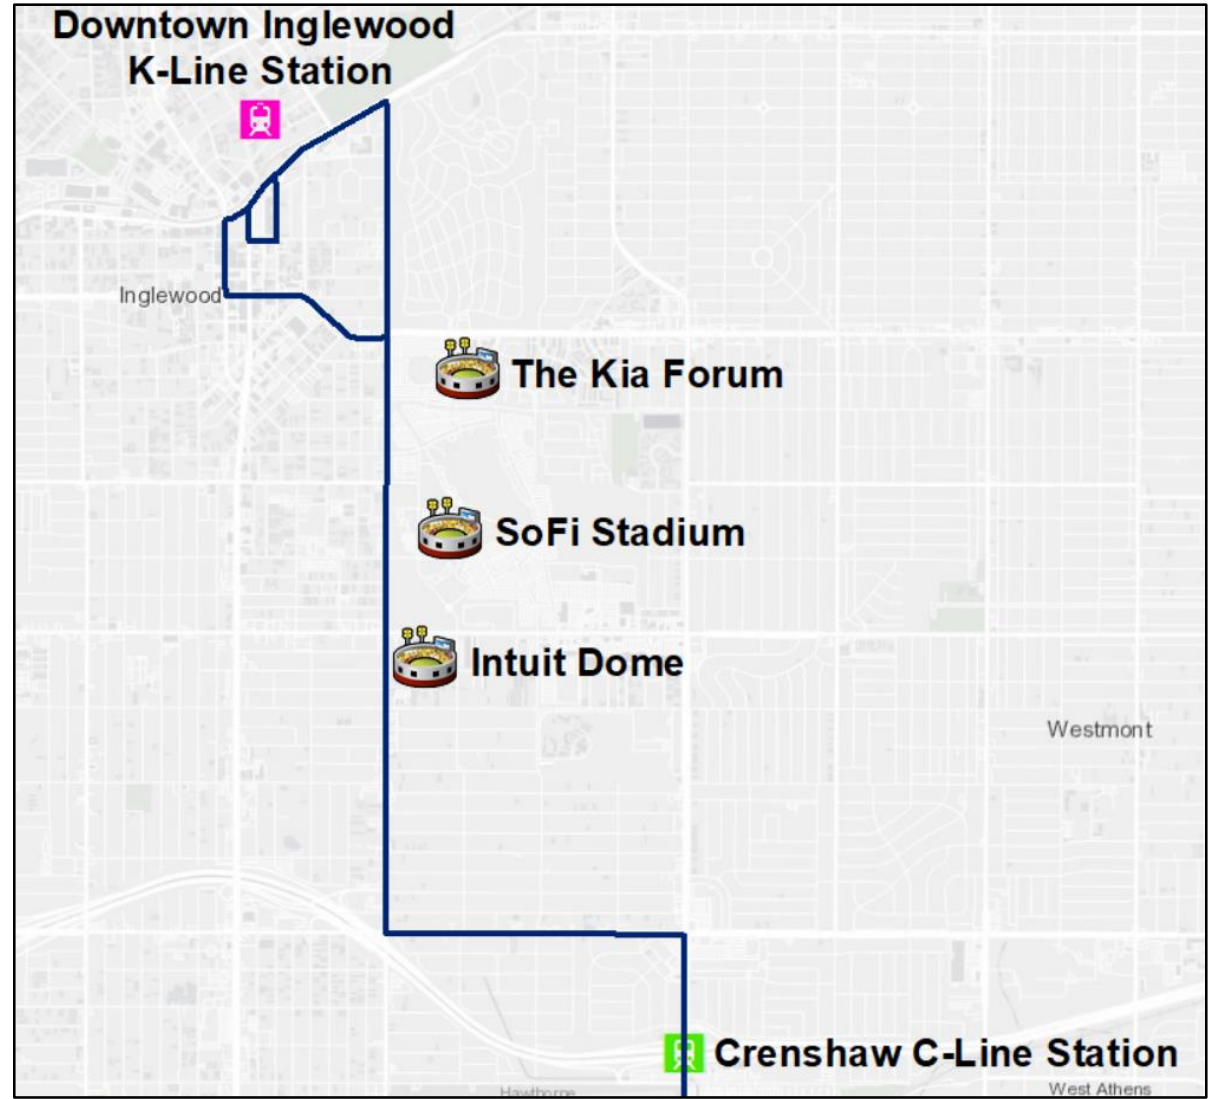

# Routes Servicing the Regional Transit Center

- Line 1 – Currently operating at hourly frequency between Del Amo Mall and Harbor Freeway Station. Will serve the RTC via Crenshaw Bl. No other route or frequency changes.
- Rapid 3 – Service resumes and continues to serve the Long Beach Transit Gallery and Del Amo Mall. Terminating at the RTC. Frequency will be between 30 – 40 minutes for weekday peak-only service.
- Line 4X – Express route currently operating at hourly frequency during peak hours on weekdays between Hawthorne Bl at Pacific Coast Hwy and Downtown L.A. Union Station via the I-110 ExpressLanes. Will serve the RTC via Crenshaw Bl. No other route or frequency changes.

# Routes Servicing the Regional Transit Center

- Line 5 – Currently operating at hourly frequency between Pacific Coast Hwy at Crenshaw Bl and Crenshaw C-Line (Green) Station. Will serve the RTC via Torrance Bl, Crenshaw Bl, then continue on Del Amo Bl. Will terminate at El Camino College.
- Line 6 – Currently operates at hourly frequency during peak hours on weekdays between Del Amo Mall and Artesia A-Line (Blue) Station. Will serve the RTC via Crenshaw Bl. No other route or frequency changes.
- Line 10 – Currently operates at hourly frequency on Crenshaw Bl between Crenshaw Bl at Pacific Coast Hwy and Crenshaw C-Line (Green) Station. Will serve the RTC and be extended to the Downtown Inglewood K-Line Station via SoFi Stadium.

# Line 10 – Torrance to Florence

# Line 10 – Torrance to Florence

**Mary K. Giordano  
Regional Transit Center  
465 Crenshaw Blvd.  
Torrance, CA 90503**

**Proposed Bus  
Bay Assignments**

Bay #	Agency Name	Route #	Bay #	Agency Name	Route #	Bay #	Agency Name	Route #
1	Charter Bus/Hollywood Bowl		4	Torrance Transit	Line 6	7	Torrance Transit	Line 10X
2	Torrance Transit	Line 1	5	Charter Bus/Hollywood Bowl		8	Torrance Transit	Rapid 3
3	Torrance Transit	Line 5	6	Torrance Transit	Line 4X			