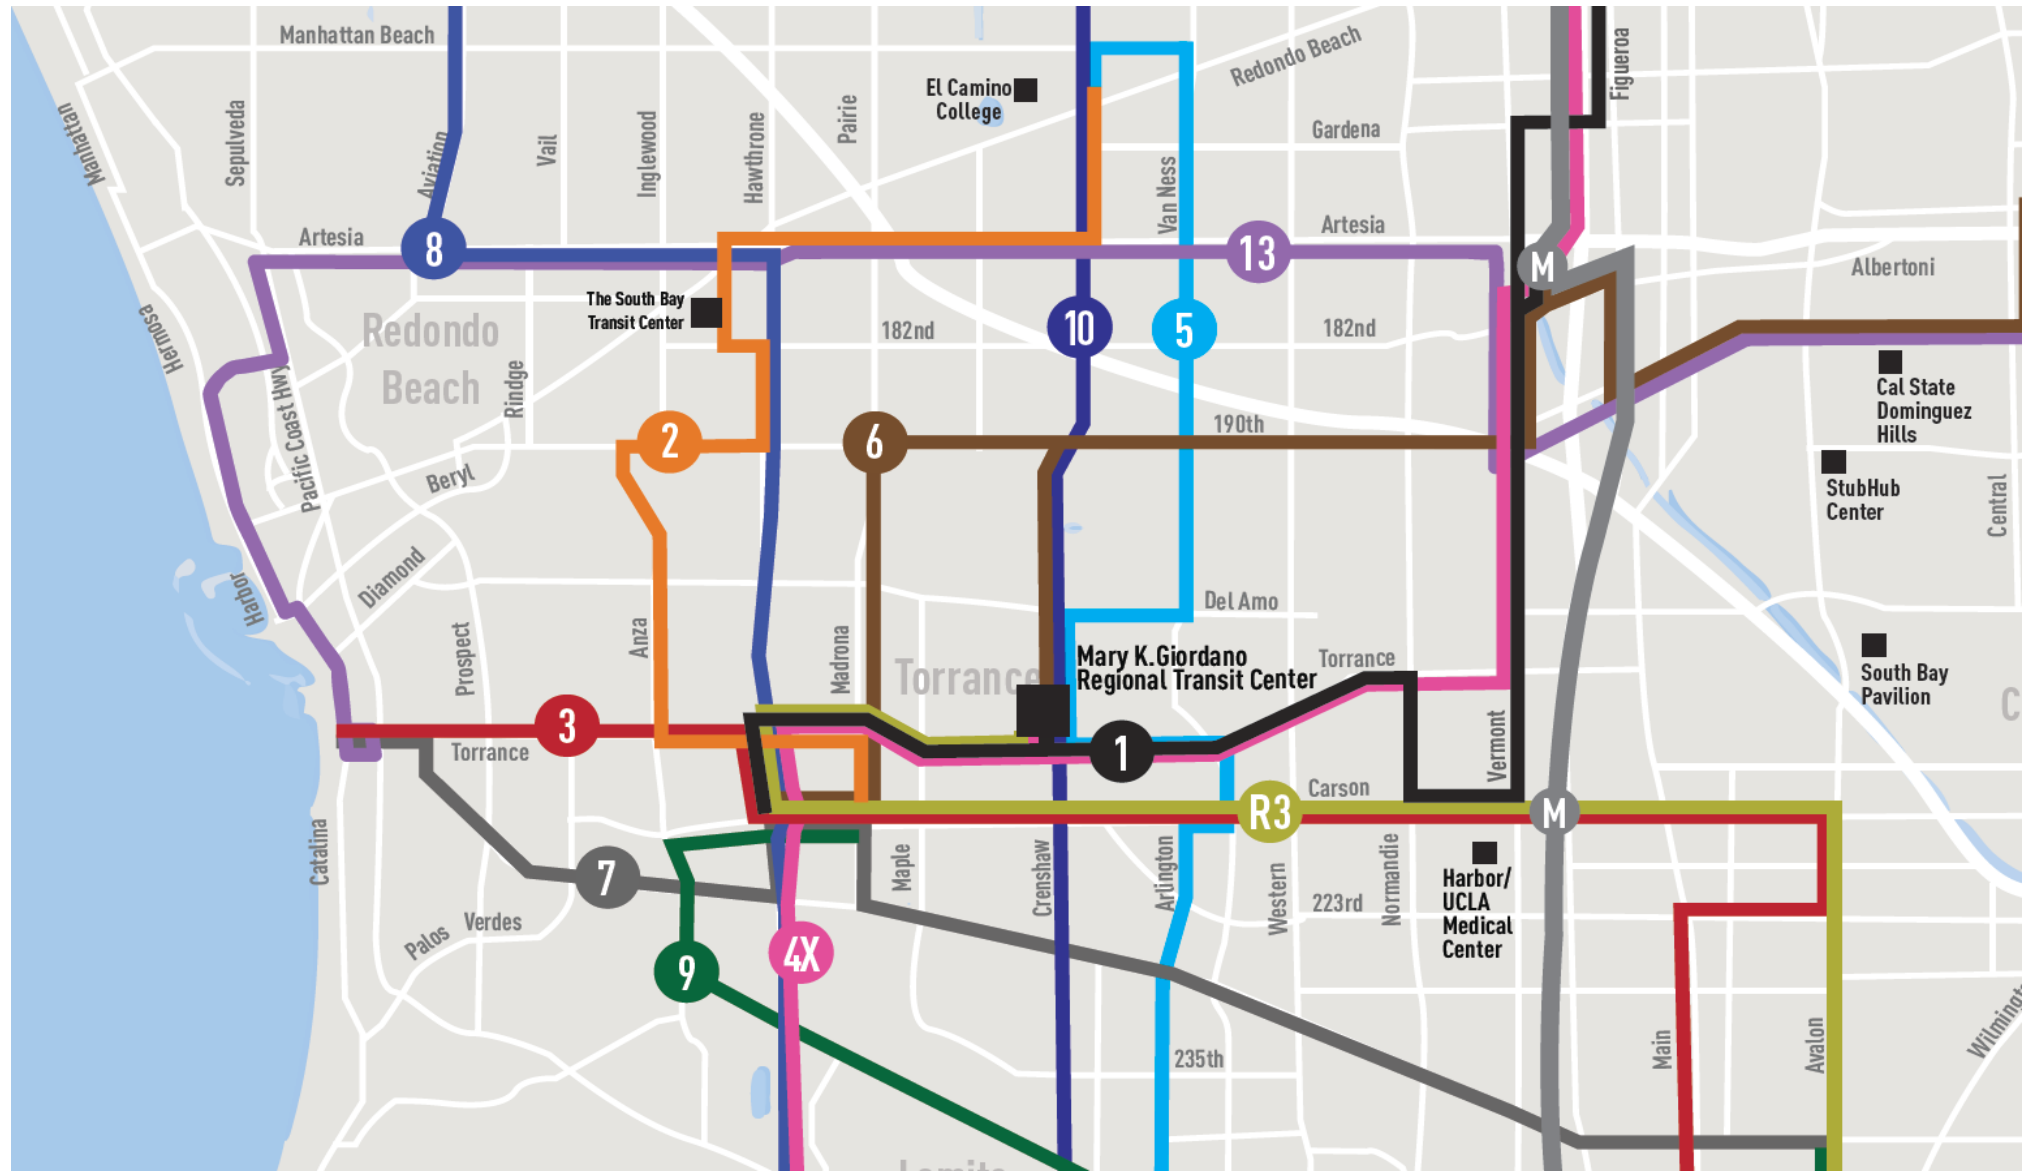

Routes Servicing the Regional Transit Center