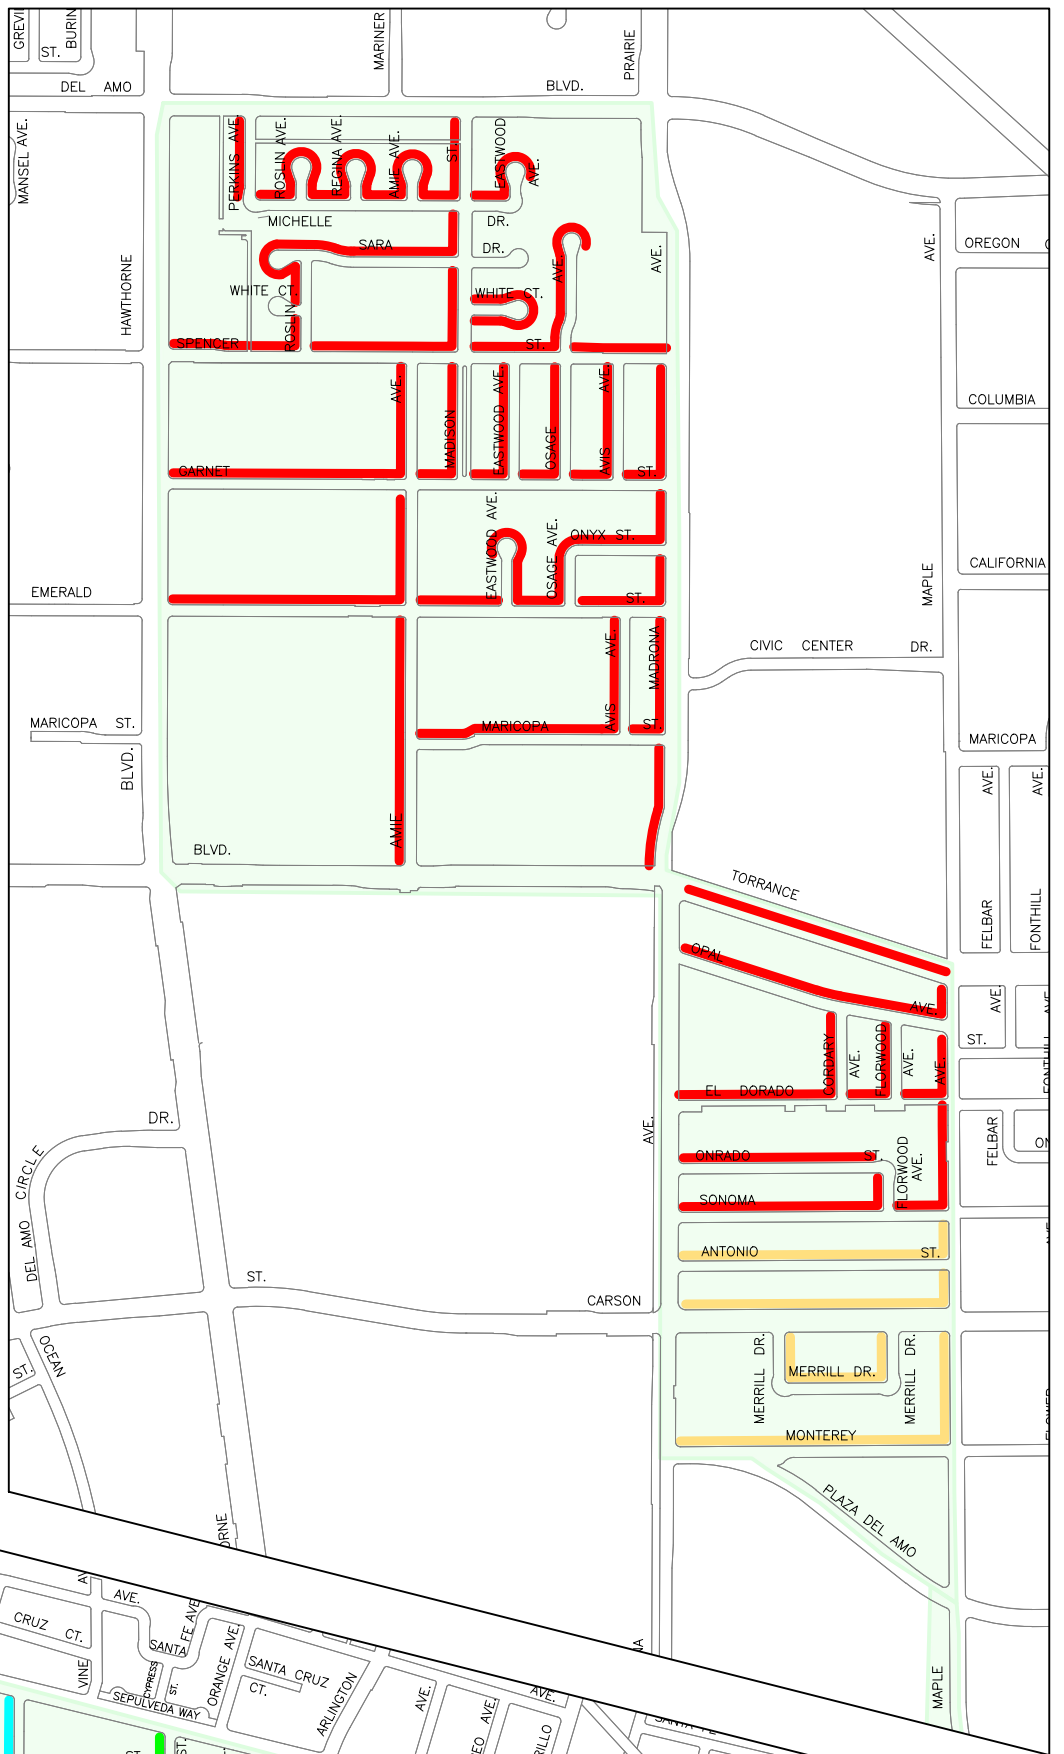

STREET SWEEPING TUESDAY ROUTE 2

NOT TO SCALE

LEGEND:

	8 AM TO 11 AM
	9 AM TO 12 NOON
	10 AM TO 1 PM
	11 AM TO 2 PM
	12 NOON TO 3 PM
	1 PM TO 4 PM
	2 PM TO 5 PM

PUBLIC WORKS DEPARTMENT
CRAIG BILEZERIAN
PUBLIC WORKS DIRECTOR

STREET SWEEPING TUESDAY ROUTE 3

NOT TO SCALE

LEGEND:

- 8 AM TO 11 AM
- 9 AM TO 12 NOON
- 10 AM TO 1 PM
- 11 AM TO 2 PM
- 12 NOON TO 3 PM
- 1 PM TO 4 PM
- 2 PM TO 5 PM

PUBLIC WORKS DEPARTMENT
CRAIG BILEZERIAN
PUBLIC WORKS DIRECTOR

STREET SWEEPING TUESDAY ROUTE 4

LEGEND:

- 8 AM TO 11 AM
- 9 AM TO 12 NOON
- 10 AM TO 1 PM
- 11 AM TO 2 PM
- 12 NOON TO 3 PM
- 1 PM TO 4 PM
- 2 PM TO 5 PM

PUBLIC WORKS DEPARTMENT
CRAIG BILEZERIAN
PUBLIC WORKS DIRECTOR

NOT TO SCALE

LEGEND:

- 8 AM TO 11 AM
- 9 AM TO 12 NOON
- 10 AM TO 1 PM
- 11 AM TO 2 PM
- 12 NOON TO 3 PM
- 1 PM TO 4 PM
- 2 PM TO 5 PM

PUBLIC WORKS DEPARTMENT
 CRAIG BILEZERIAN
 PUBLIC WORKS DIRECTOR

STREET SWEEPING TUESDAY ROUTE 5