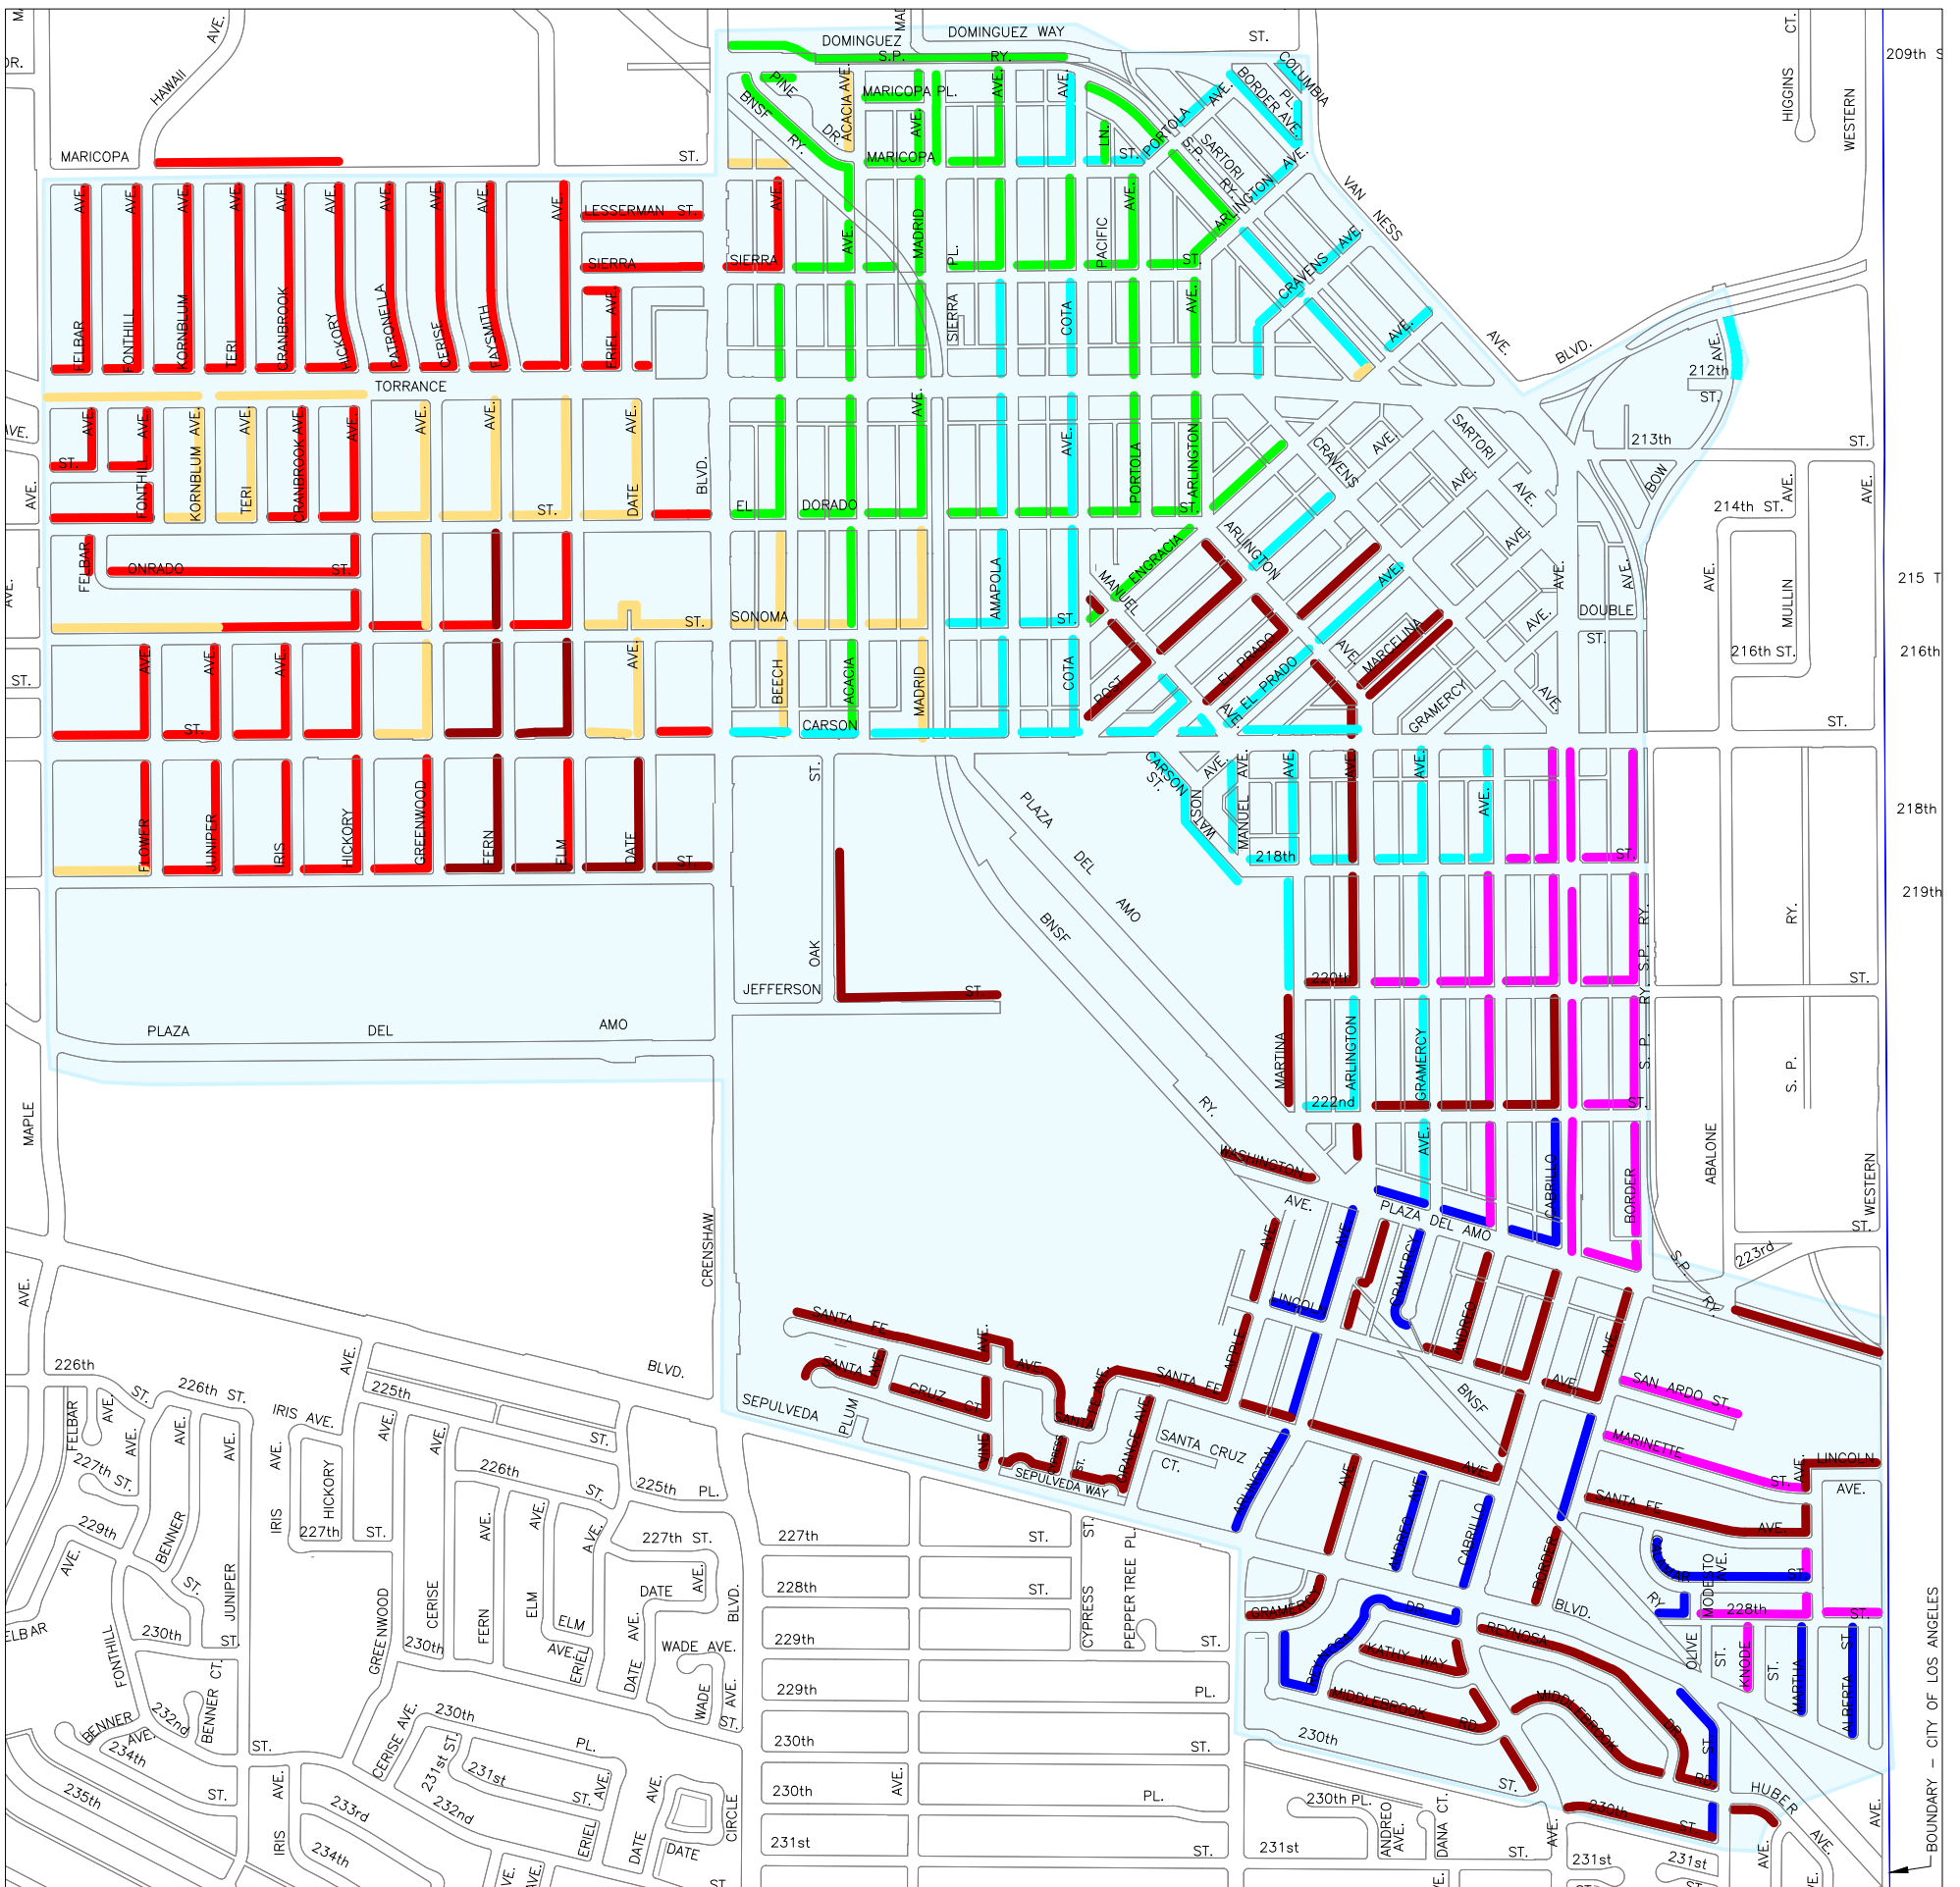

STREET SWEEPING TUESDAY

STREET SWEEPING TUESDAY ROUTE 1

LEGEND:

	8 AM TO 11 AM
	9 AM TO 12 NOON
	10 AM TO 1 PM
	11 AM TO 2 PM
	12 NOON TO 3 PM
	1 PM TO 4 PM
	2 PM TO 5 PM

NOT TO SCALE

PUBLIC WORKS DEPARTMENT
CRAIG BILEZERIAN
PUBLIC WORKS DIRECTOR

STREET SWEEPING TUESDAY ROUTE 2

NOT TO SCALE

LEGEND:

	8 AM TO 11 AM
	9 AM TO 12 NOON
	10 AM TO 1 PM
	11 AM TO 2 PM
	12 NOON TO 3 PM
	1 PM TO 4 PM
	2 PM TO 5 PM

PUBLIC WORKS DEPARTMENT
CRAIG BILEZERIAN
PUBLIC WORKS DIRECTOR

STREET SWEEPING TUESDAY ROUTE 3

NOT TO SCALE

LEGEND:

- 8 AM TO 11 AM
- 9 AM TO 12 NOON
- 10 AM TO 1 PM
- 11 AM TO 2 PM
- 12 NOON TO 3 PM
- 1 PM TO 4 PM
- 2 PM TO 5 PM

PUBLIC WORKS DEPARTMENT
CRAIG BILEZERIAN
PUBLIC WORKS DIRECTOR

STREET SWEEPING TUESDAY ROUTE 4

LEGEND:

- 8 AM TO 11 AM
- 9 AM TO 12 NOON
- 10 AM TO 1 PM
- 11 AM TO 2 PM
- 12 NOON TO 3 PM
- 1 PM TO 4 PM
- 2 PM TO 5 PM

PUBLIC WORKS DEPARTMENT
CRAIG BILEZERIAN
PUBLIC WORKS DIRECTOR