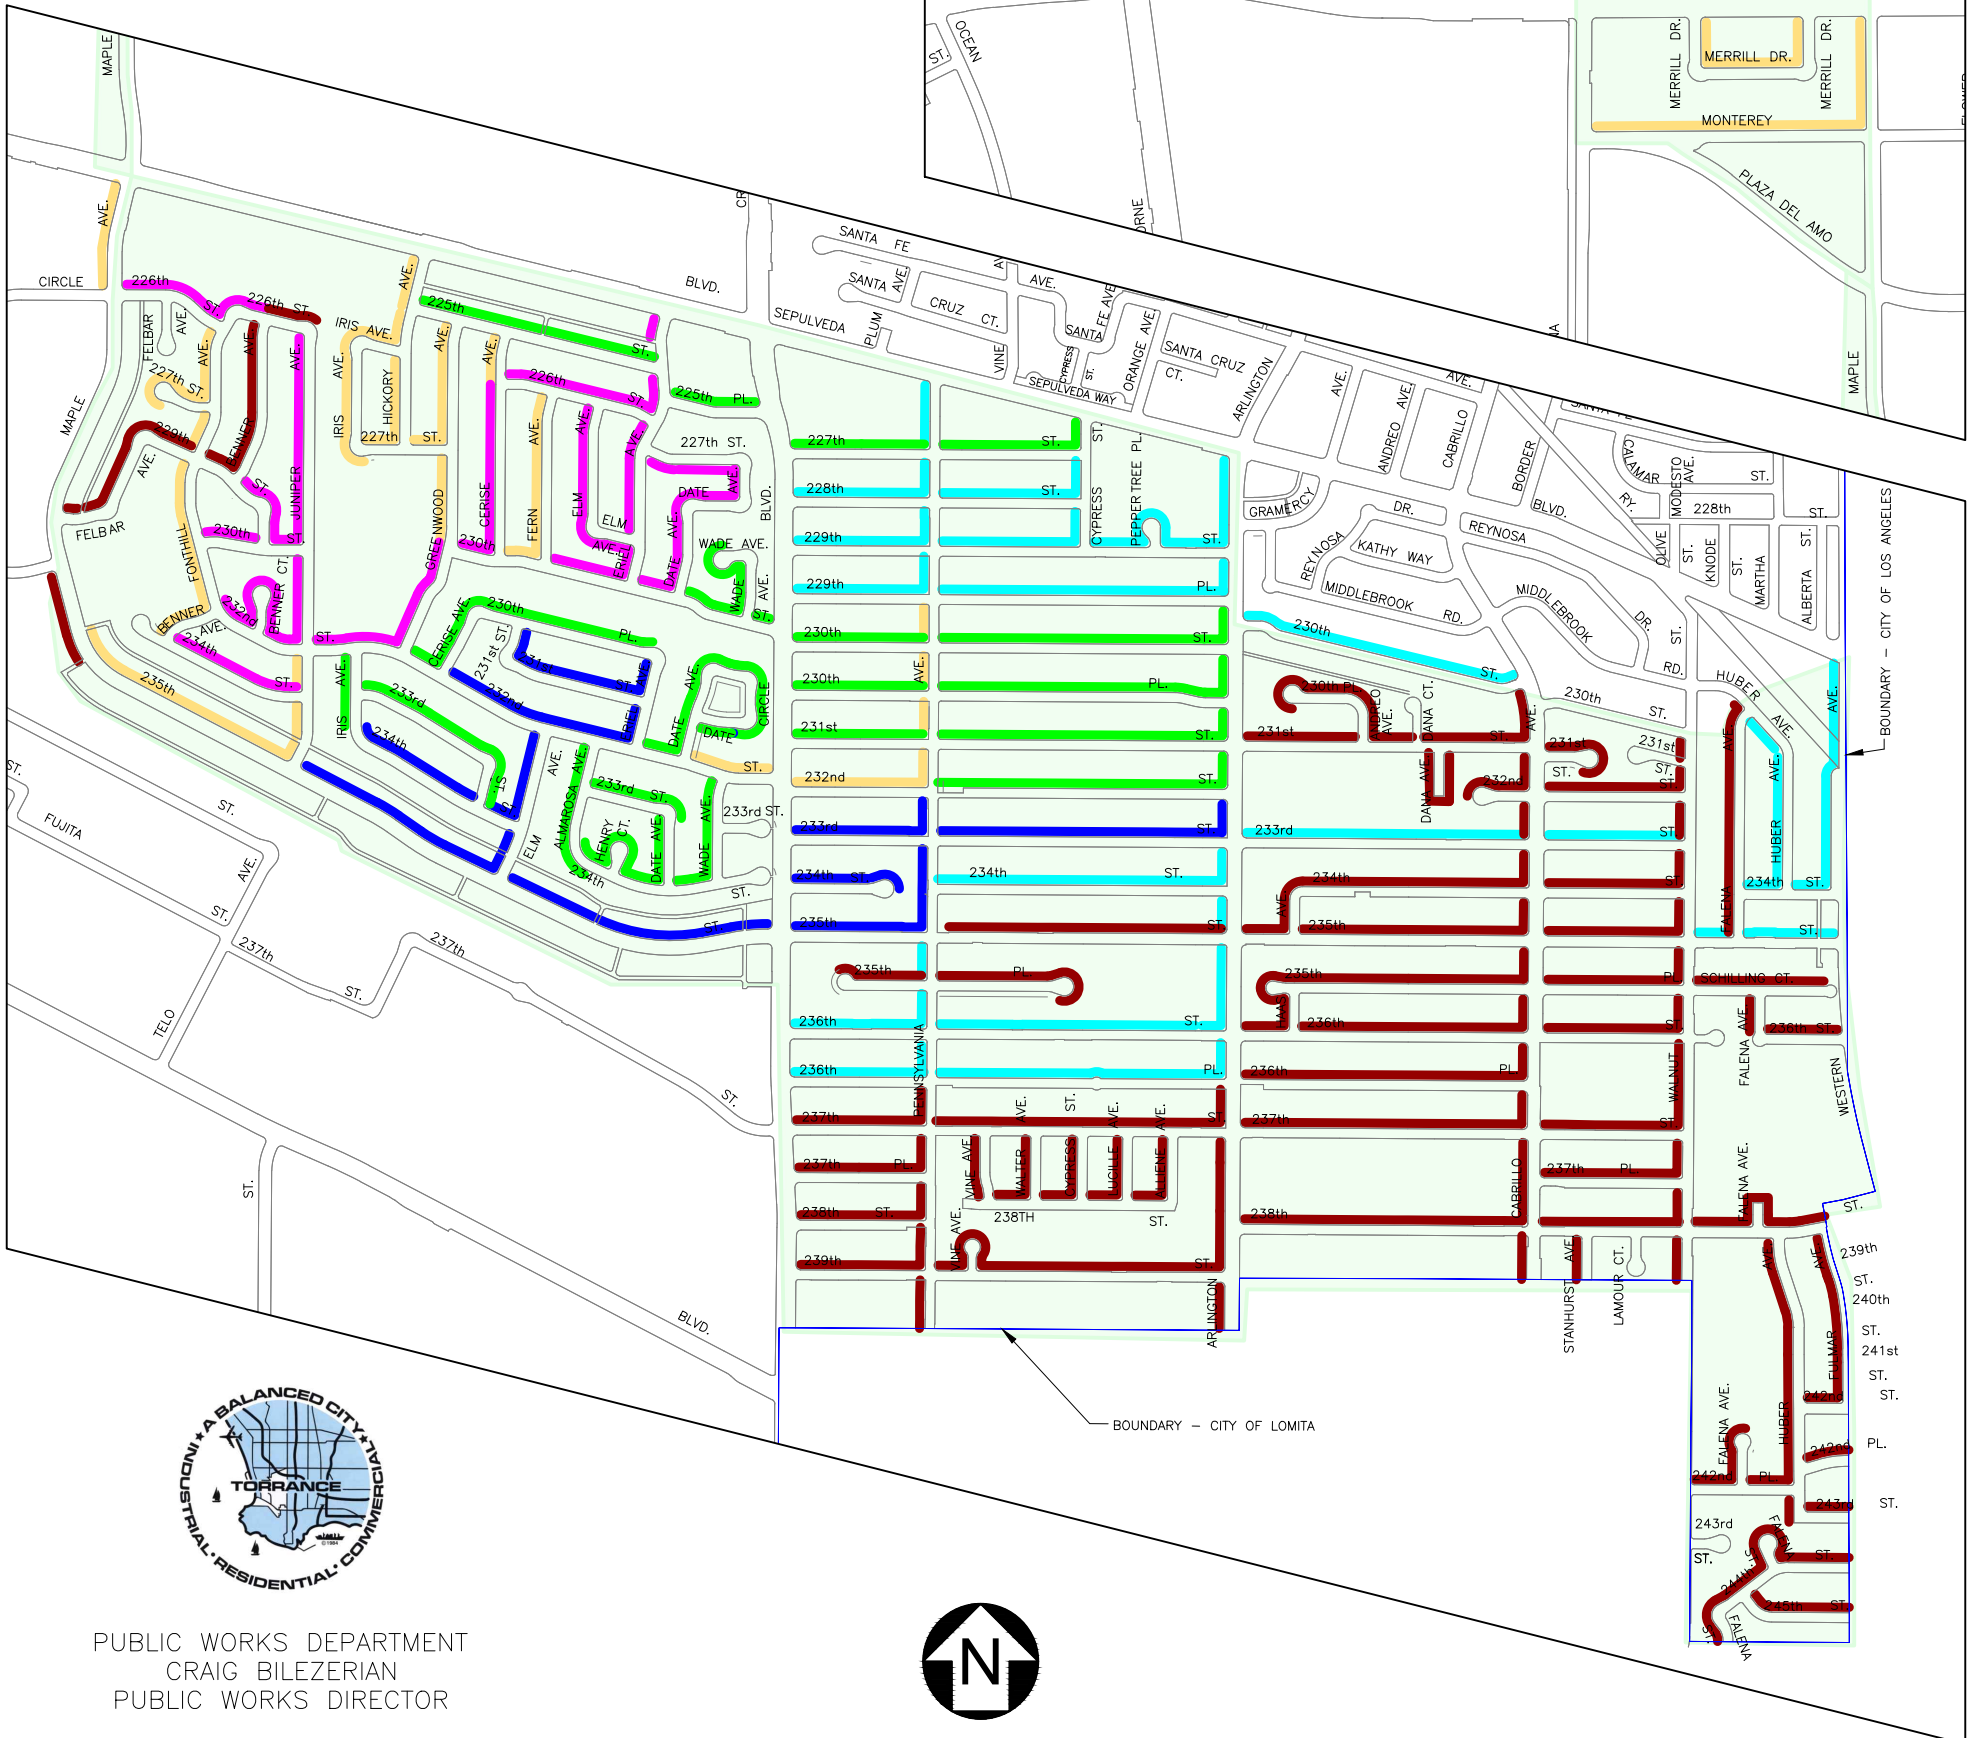

STREET SWEEPING TUESDAY ROUTE 2

NOT TO SCALE

LEGEND:

	8 AM TO 11 AM
	9 AM TO 12 NOON
	10 AM TO 1 PM
	11 AM TO 2 PM
	12 NOON TO 3 PM
	1 PM TO 4 PM
	2 PM TO 5 PM

PUBLIC WORKS DEPARTMENT
CRAIG BILEZERIAN
PUBLIC WORKS DIRECTOR

STREET SWEEPING TUESDAY ROUTE 3

NOT TO SCALE

LEGEND:

- 8 AM TO 11 AM
- 9 AM TO 12 NOON
- 10 AM TO 1 PM
- 11 AM TO 2 PM
- 12 NOON TO 3 PM
- 1 PM TO 4 PM
- 2 PM TO 5 PM

PUBLIC WORKS DEPARTMENT
CRAIG BILEZERIAN
PUBLIC WORKS DIRECTOR

STREET SWEEPING TUESDAY ROUTE 4

LEGEND:

- 8 AM TO 11 AM
- 9 AM TO 12 NOON
- 10 AM TO 1 PM
- 11 AM TO 2 PM
- 12 NOON TO 3 PM
- 1 PM TO 4 PM
- 2 PM TO 5 PM

PUBLIC WORKS DEPARTMENT
CRAIG BILEZERIAN
PUBLIC WORKS DIRECTOR

NOT TO SCALE

LEGEND:

- 8 AM TO 11 AM
- 9 AM TO 12 NOON
- 10 AM TO 1 PM
- 11 AM TO 2 PM
- 12 NOON TO 3 PM
- 1 PM TO 4 PM
- 2 PM TO 5 PM

PUBLIC WORKS DEPARTMENT
 CRAIG BILEZERIAN
 PUBLIC WORKS DIRECTOR

STREET SWEEPING TUESDAY ROUTE 5