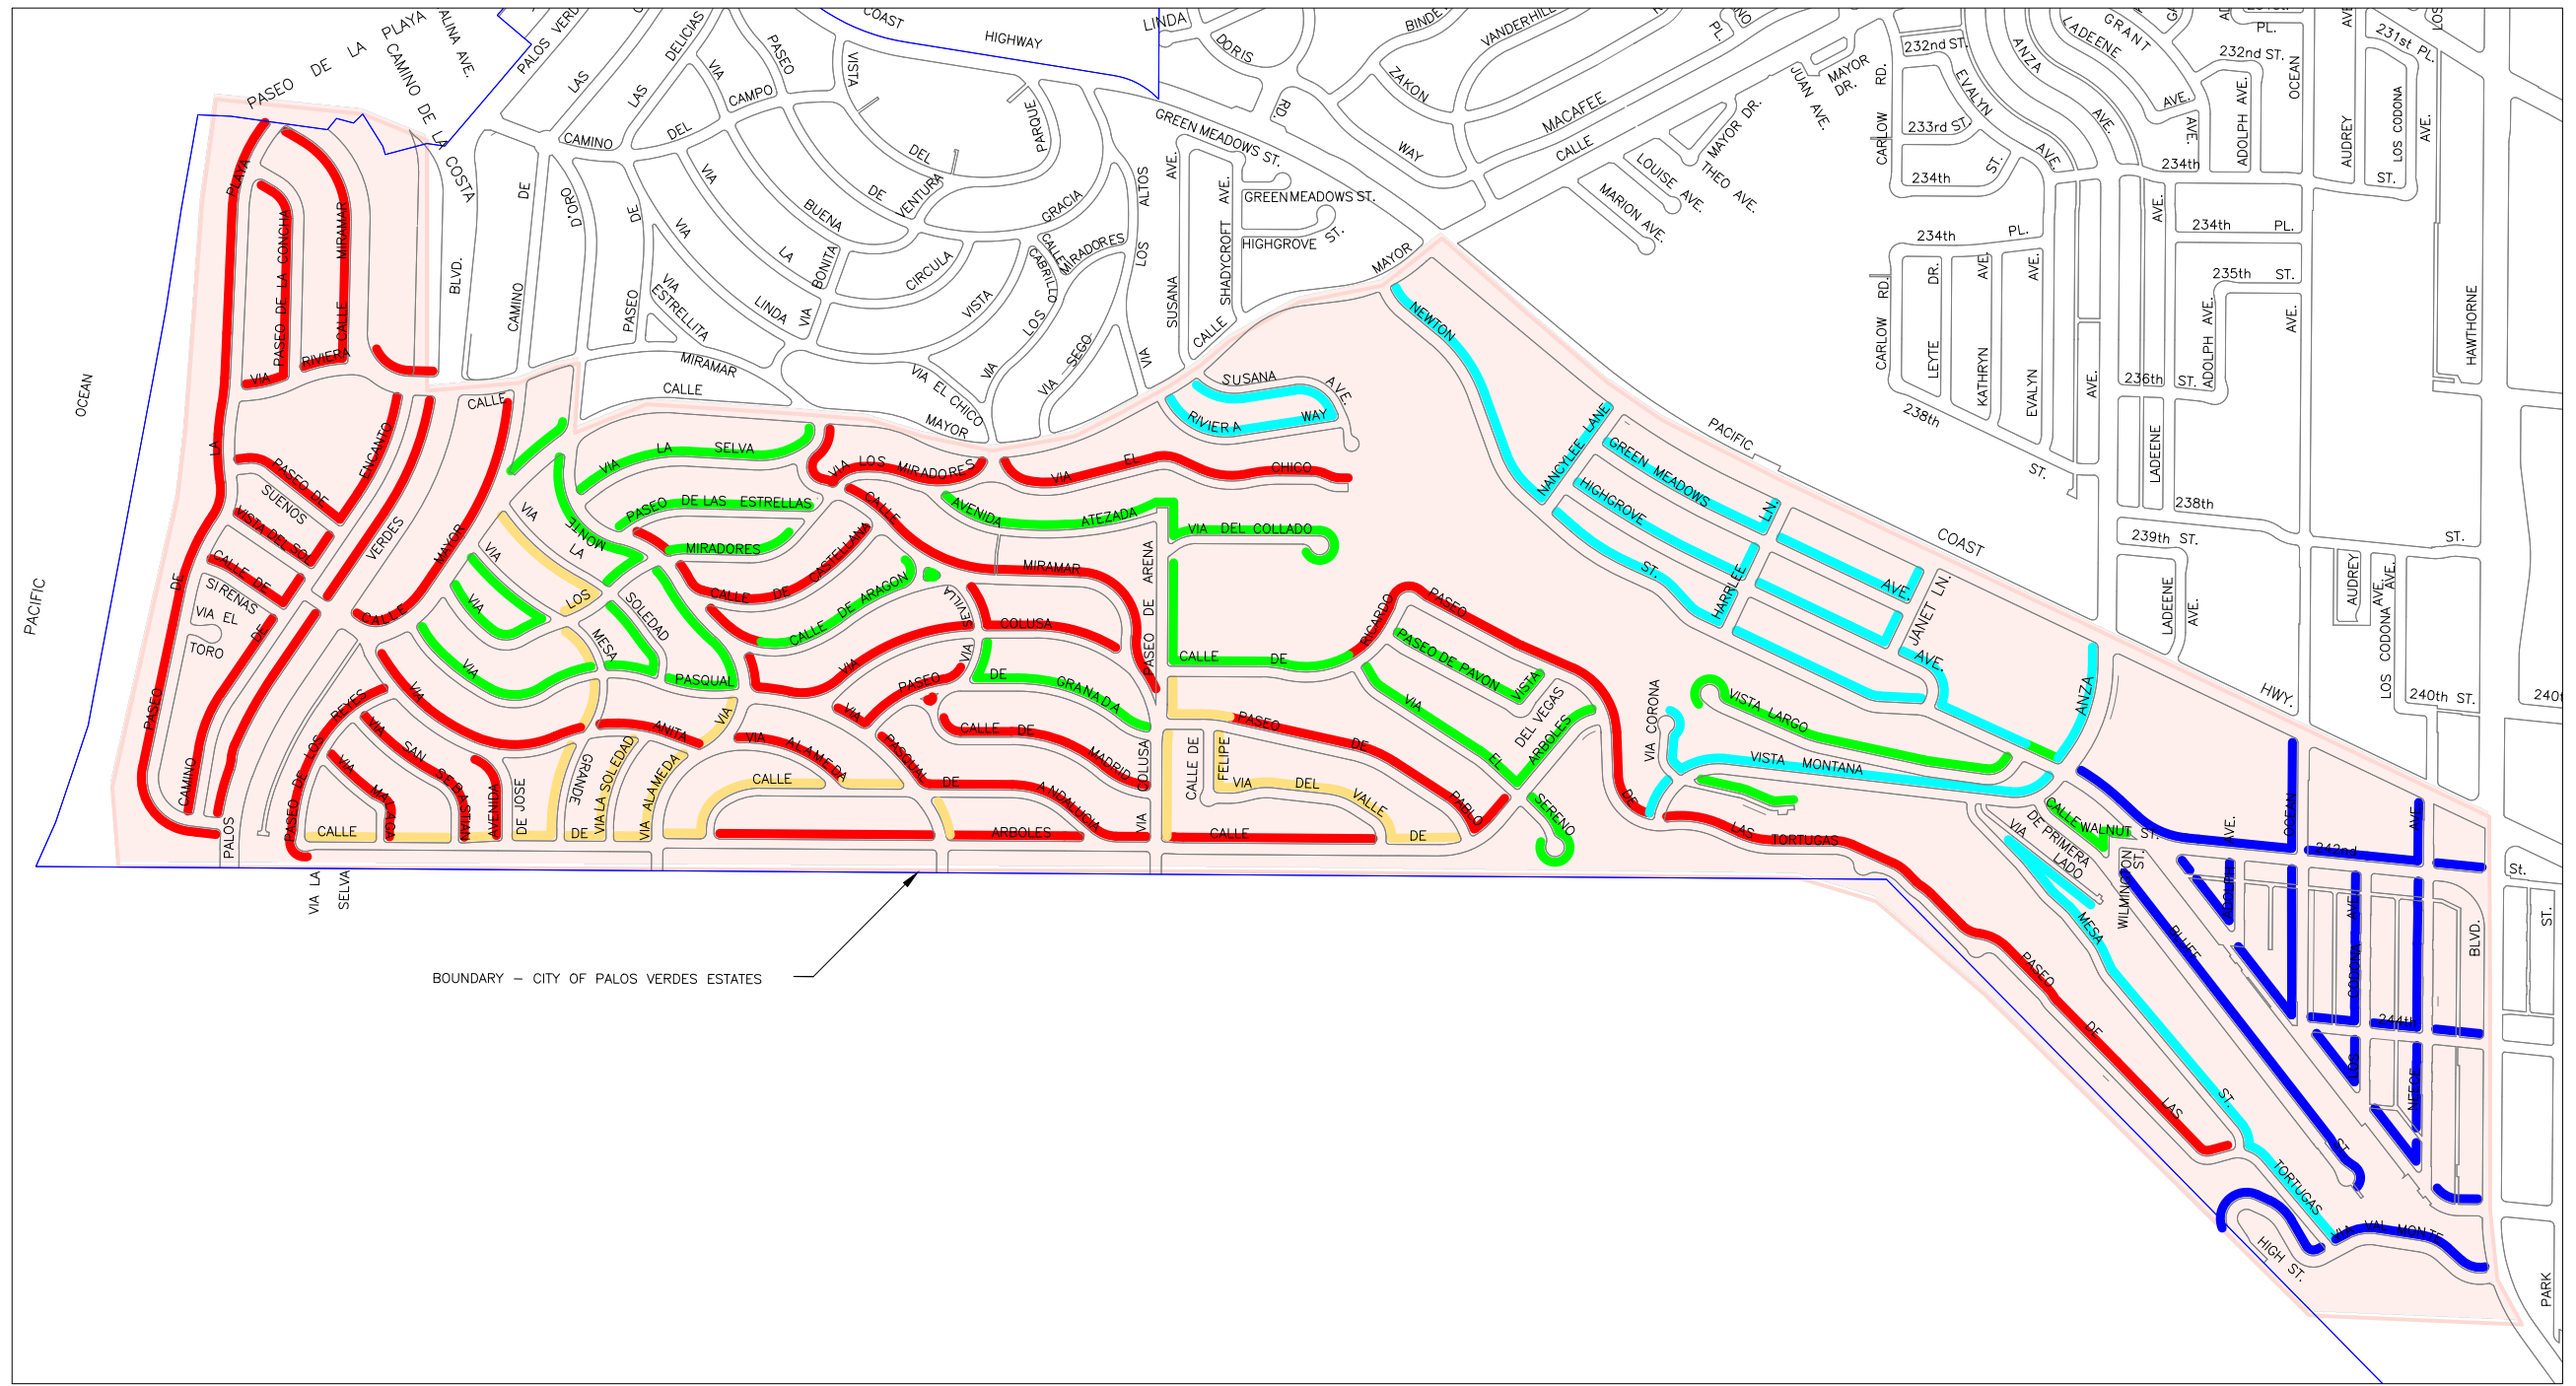

STREET SWEEPING TUESDAY ROUTE 3

NOT TO SCALE

LEGEND:

- 8 AM TO 11 AM
- 9 AM TO 12 NOON
- 10 AM TO 1 PM
- 11 AM TO 2 PM
- 12 NOON TO 3 PM
- 1 PM TO 4 PM
- 2 PM TO 5 PM

PUBLIC WORKS DEPARTMENT
CRAIG BILEZERIAN
PUBLIC WORKS DIRECTOR

STREET SWEEPING TUESDAY ROUTE 4

LEGEND:

- 8 AM TO 11 AM
- 9 AM TO 12 NOON
- 10 AM TO 1 PM
- 11 AM TO 2 PM
- 12 NOON TO 3 PM
- 1 PM TO 4 PM
- 2 PM TO 5 PM

PUBLIC WORKS DEPARTMENT
CRAIG BILEZERIAN
PUBLIC WORKS DIRECTOR

NOT TO SCALE

LEGEND:

- 8 AM TO 11 AM
- 9 AM TO 12 NOON
- 10 AM TO 1 PM
- 11 AM TO 2 PM
- 12 NOON TO 3 PM
- 1 PM TO 4 PM
- 2 PM TO 5 PM

PUBLIC WORKS DEPARTMENT
 CRAIG BILEZERIAN
 PUBLIC WORKS DIRECTOR

STREET SWEEPING TUESDAY ROUTE 5