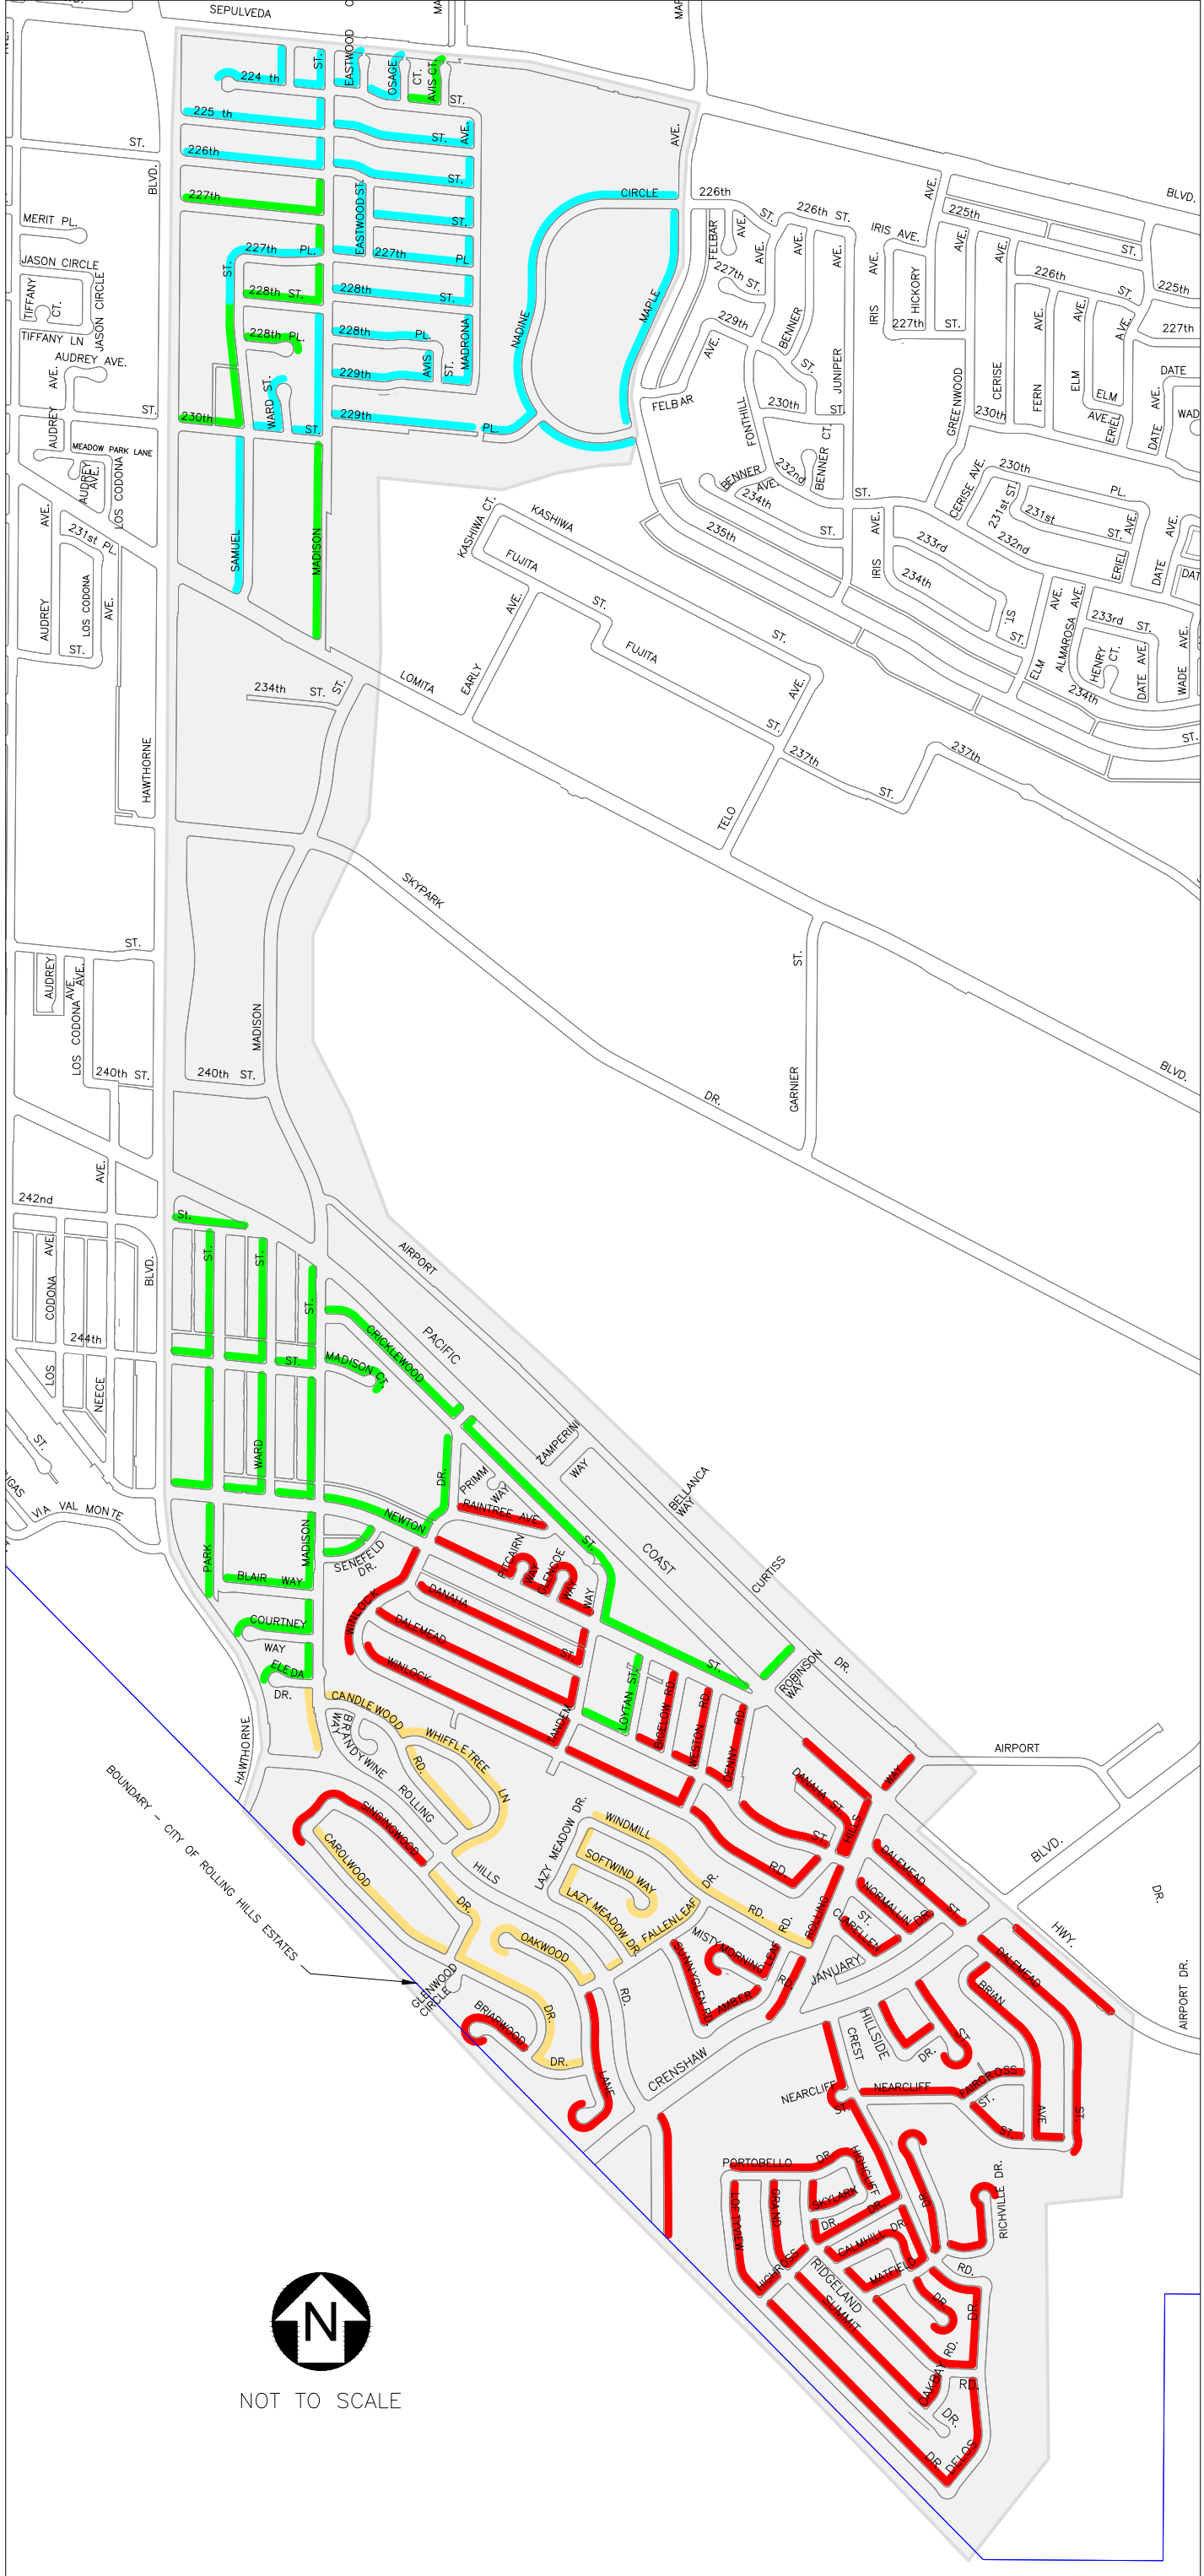

STREET SWEEPING TUESDAY

STREET SWEEPING TUESDAY ROUTE 1

LEGEND:

	8 AM TO 11 AM
	9 AM TO 12 NOON
	10 AM TO 1 PM
	11 AM TO 2 PM
	12 NOON TO 3 PM
	1 PM TO 4 PM
	2 PM TO 5 PM

NOT TO SCALE

PUBLIC WORKS DEPARTMENT
CRAIG BILEZERIAN
PUBLIC WORKS DIRECTOR

STREET SWEEPING TUESDAY ROUTE 2

NOT TO SCALE

LEGEND:

	8 AM TO 11 AM
	9 AM TO 12 NOON
	10 AM TO 1 PM
	11 AM TO 2 PM
	12 NOON TO 3 PM
	1 PM TO 4 PM
	2 PM TO 5 PM

PUBLIC WORKS DEPARTMENT
CRAIG BILEZERIAN
PUBLIC WORKS DIRECTOR

STREET SWEEPING TUESDAY ROUTE 3

NOT TO SCALE

LEGEND:

- 8 AM TO 11 AM
- 9 AM TO 12 NOON
- 10 AM TO 1 PM
- 11 AM TO 2 PM
- 12 NOON TO 3 PM
- 1 PM TO 4 PM
- 2 PM TO 5 PM

PUBLIC WORKS DEPARTMENT
CRAIG BILEZERIAN
PUBLIC WORKS DIRECTOR

STREET SWEEPING TUESDAY ROUTE 4

LEGEND:

- 8 AM TO 11 AM
- 9 AM TO 12 NOON
- 10 AM TO 1 PM
- 11 AM TO 2 PM
- 12 NOON TO 3 PM
- 1 PM TO 4 PM
- 2 PM TO 5 PM

PUBLIC WORKS DEPARTMENT
CRAIG BILEZERIAN
PUBLIC WORKS DIRECTOR