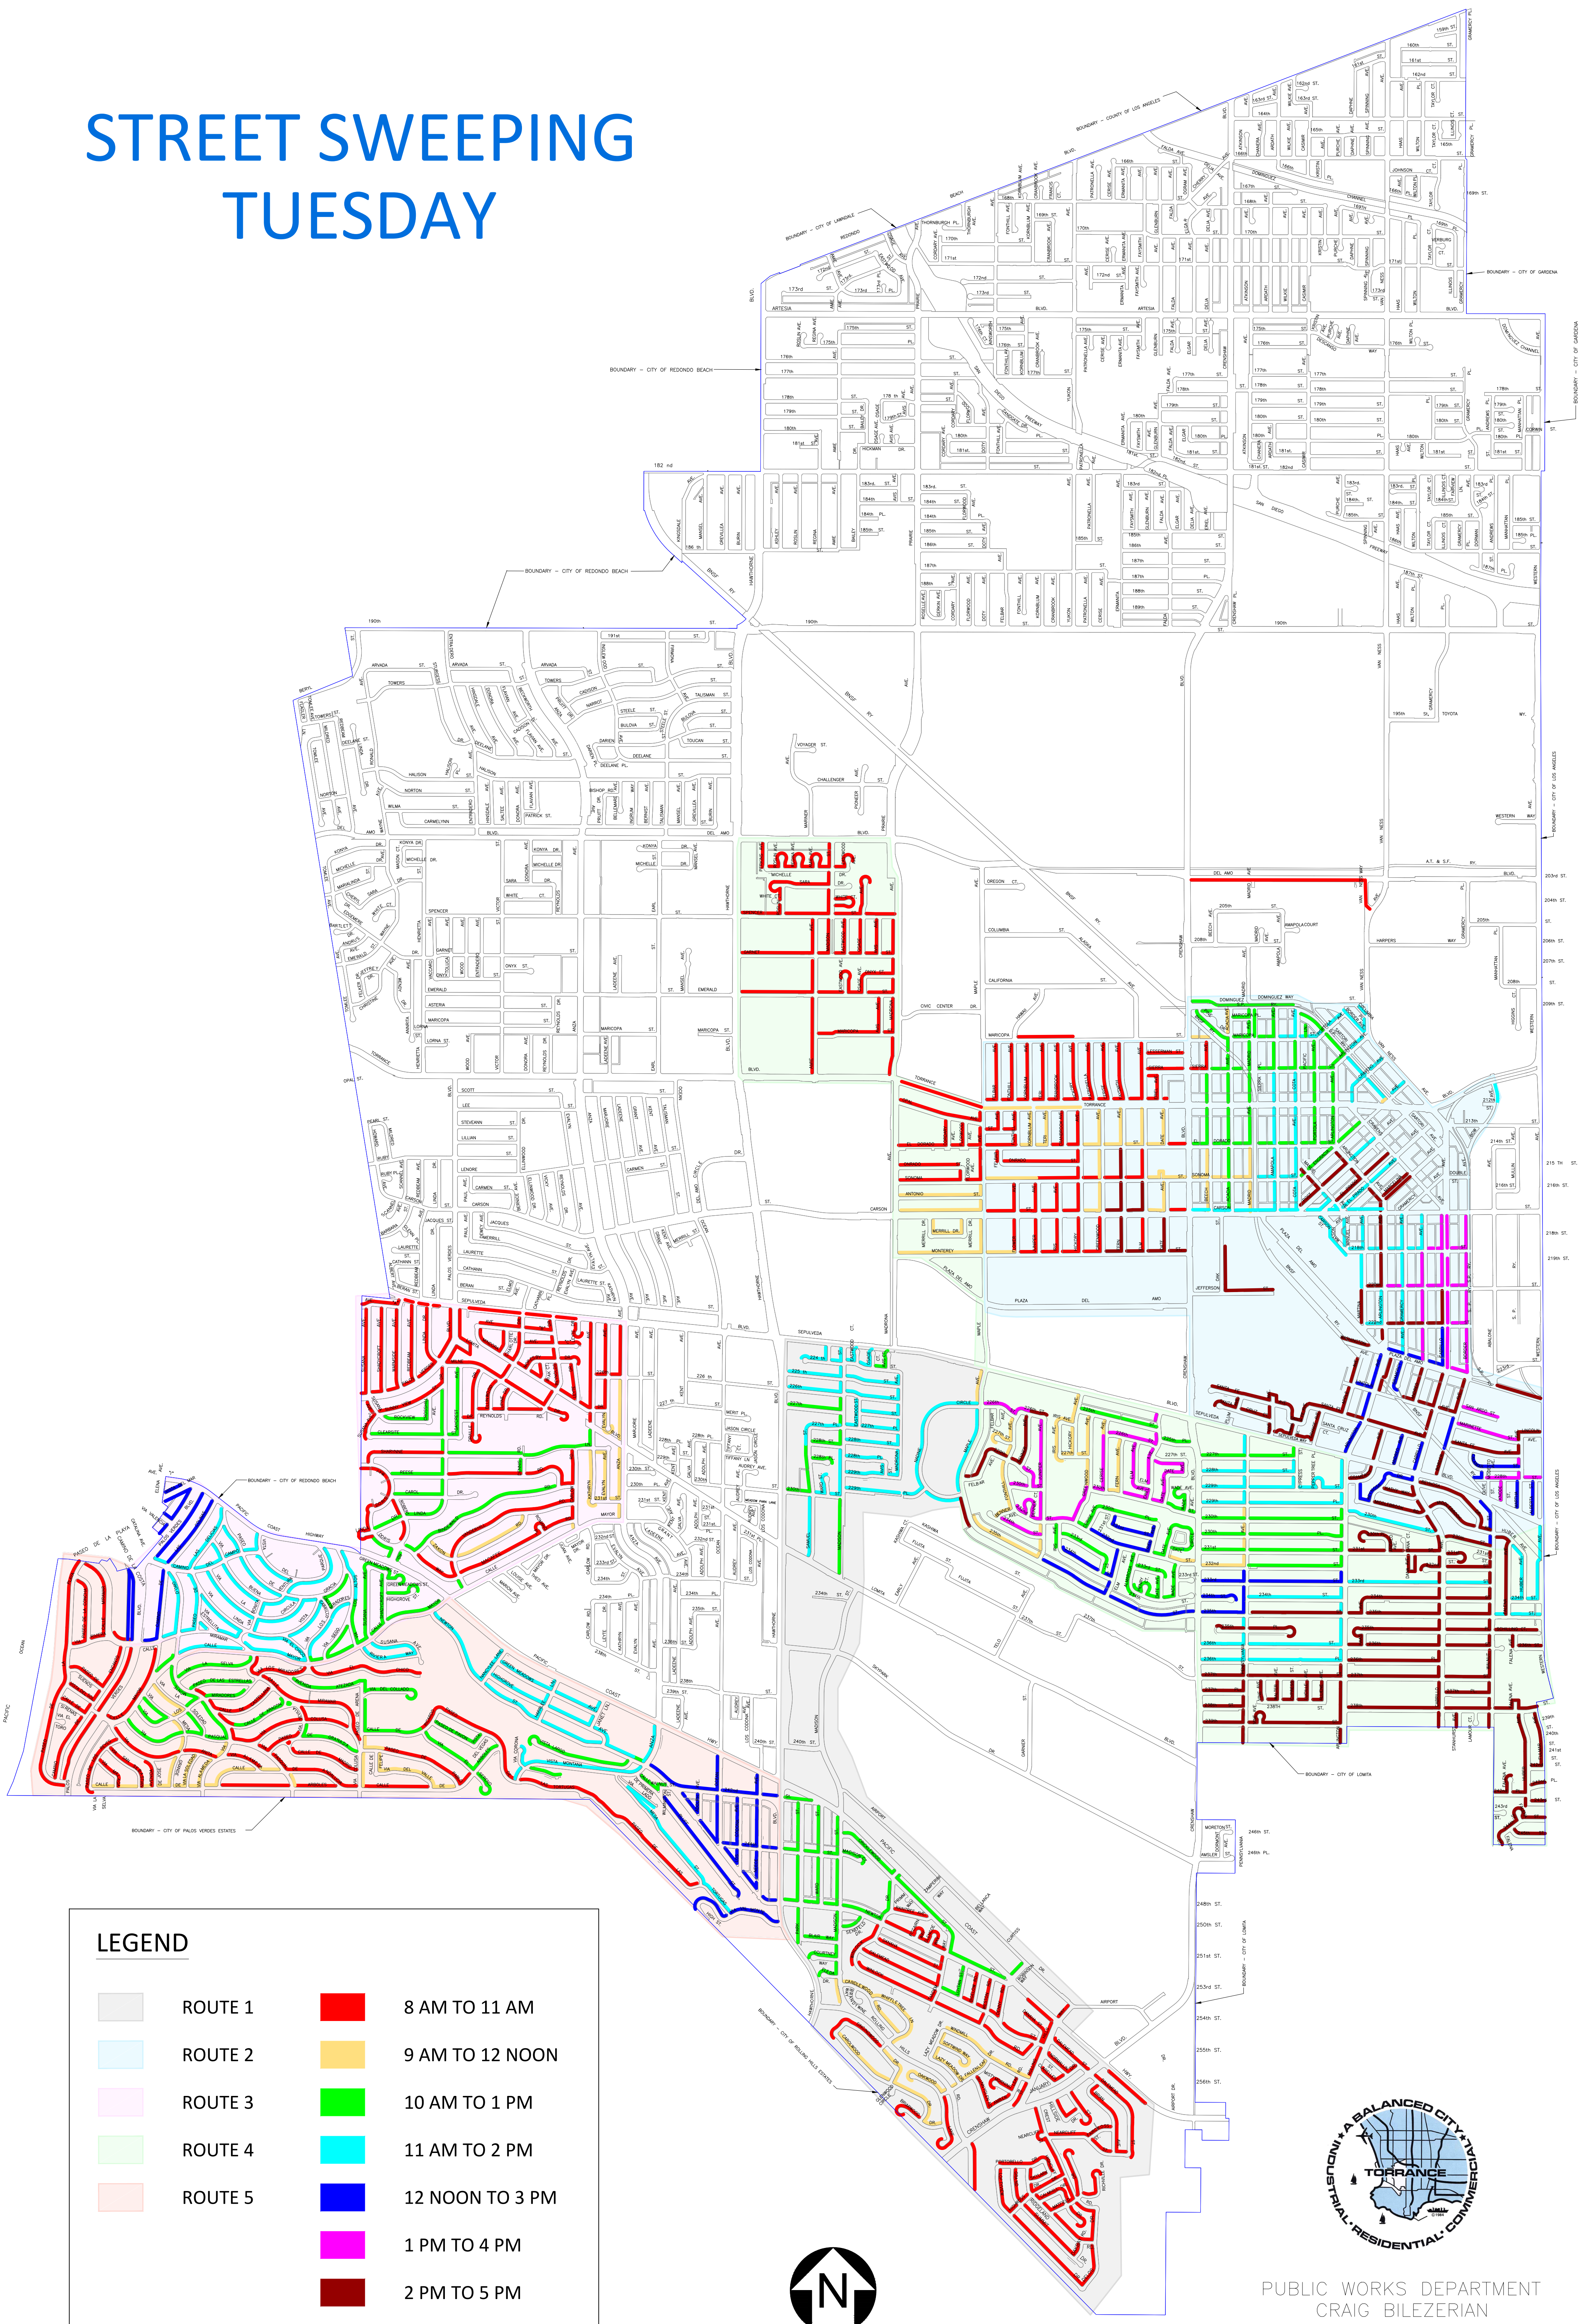

STREET SWEEPING TUESDAY

STREET SWEEPING TUESDAY ROUTE 1

LEGEND:

	8 AM TO 11 AM
	9 AM TO 12 NOON
	10 AM TO 1 PM
	11 AM TO 2 PM
	12 NOON TO 3 PM
	1 PM TO 4 PM
	2 PM TO 5 PM

NOT TO SCALE

PUBLIC WORKS DEPARTMENT
CRAIG BILEZERIAN
PUBLIC WORKS DIRECTOR

STREET SWEEPING TUESDAY ROUTE 2

NOT TO SCALE

LEGEND:

	8 AM TO 11 AM
	9 AM TO 12 NOON
	10 AM TO 1 PM
	11 AM TO 2 PM
	12 NOON TO 3 PM
	1 PM TO 4 PM
	2 PM TO 5 PM

PUBLIC WORKS DEPARTMENT
CRAIG BILEZERIAN
PUBLIC WORKS DIRECTOR

STREET SWEEPING TUESDAY ROUTE 3

NOT TO SCALE

LEGEND:

- 8 AM TO 11 AM
- 9 AM TO 12 NOON
- 10 AM TO 1 PM
- 11 AM TO 2 PM
- 12 NOON TO 3 PM
- 1 PM TO 4 PM
- 2 PM TO 5 PM

PUBLIC WORKS DEPARTMENT
CRAIG BILEZERIAN
PUBLIC WORKS DIRECTOR

STREET SWEEPING TUESDAY ROUTE 4

LEGEND:

- 8 AM TO 11 AM
- 9 AM TO 12 NOON
- 10 AM TO 1 PM
- 11 AM TO 2 PM
- 12 NOON TO 3 PM
- 1 PM TO 4 PM
- 2 PM TO 5 PM

PUBLIC WORKS DEPARTMENT
CRAIG BILEZERIAN
PUBLIC WORKS DIRECTOR