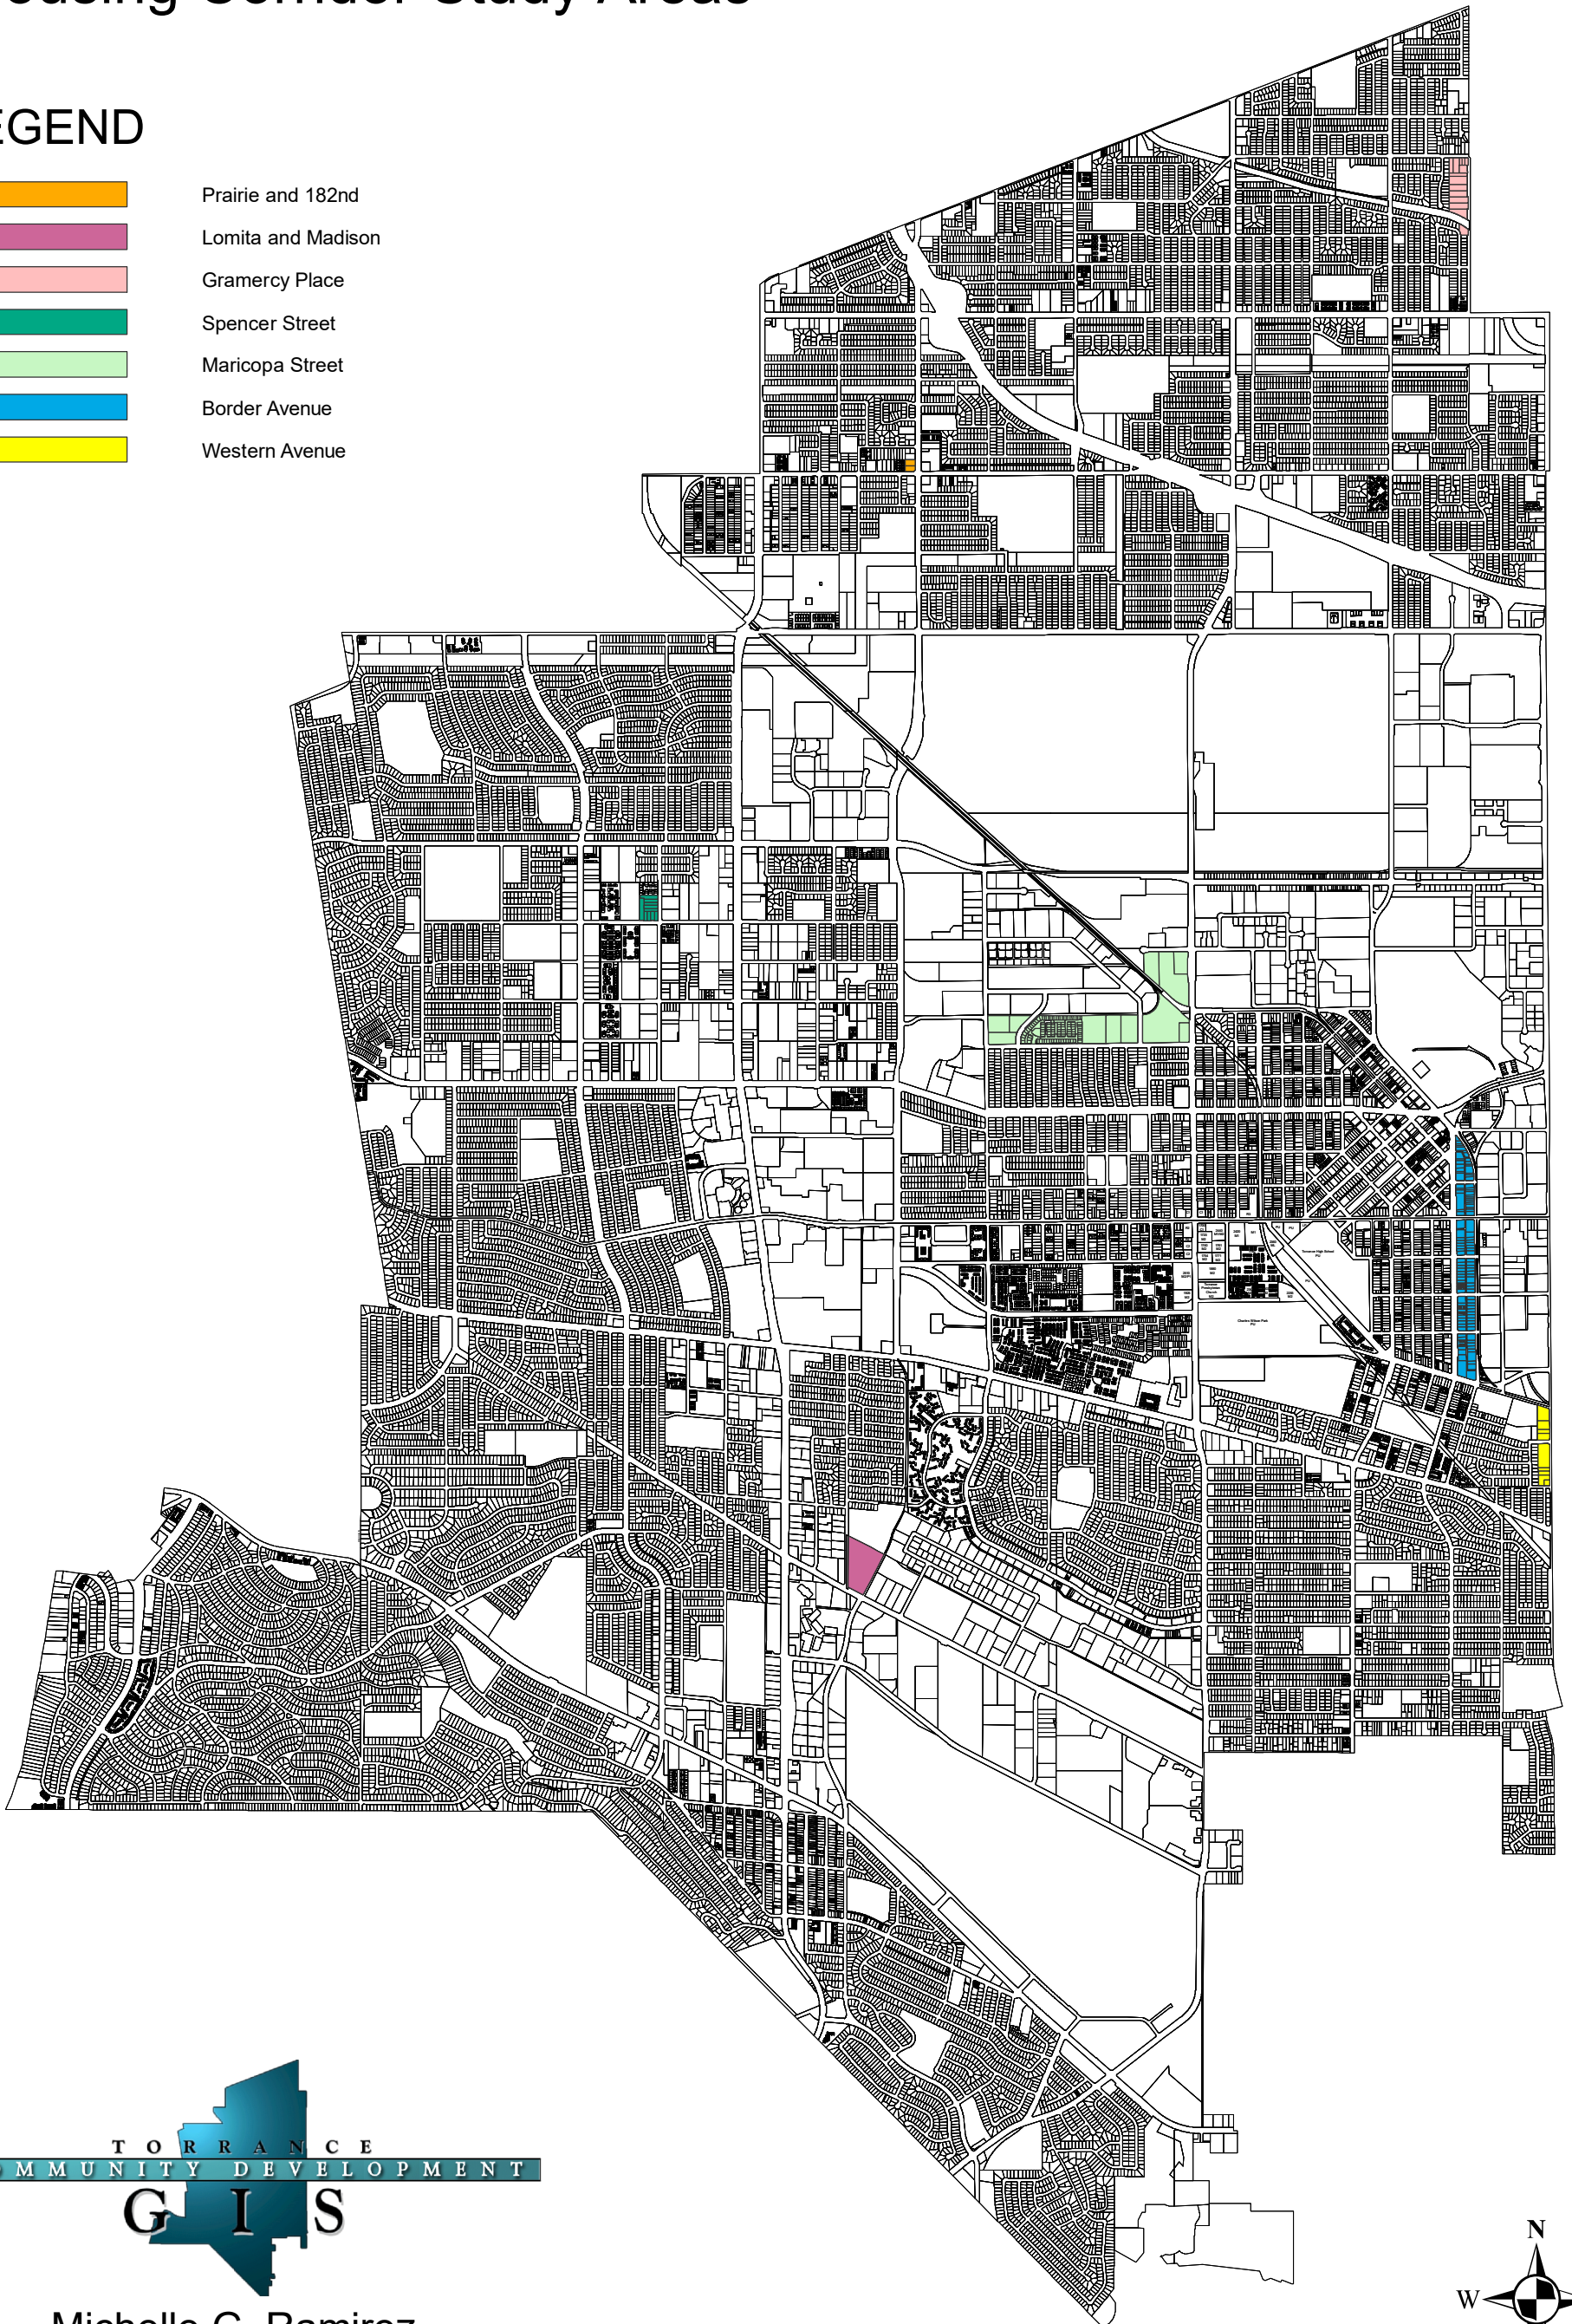

# Housing Corridor Study Areas

## LEGEND

-  Prairie and 182nd
-  Lomita and Madison
-  Gramercy Place
-  Spencer Street
-  Maricopa Street
-  Border Avenue
-  Western Avenue

Michelle G. Ramirez  
Community Development Director