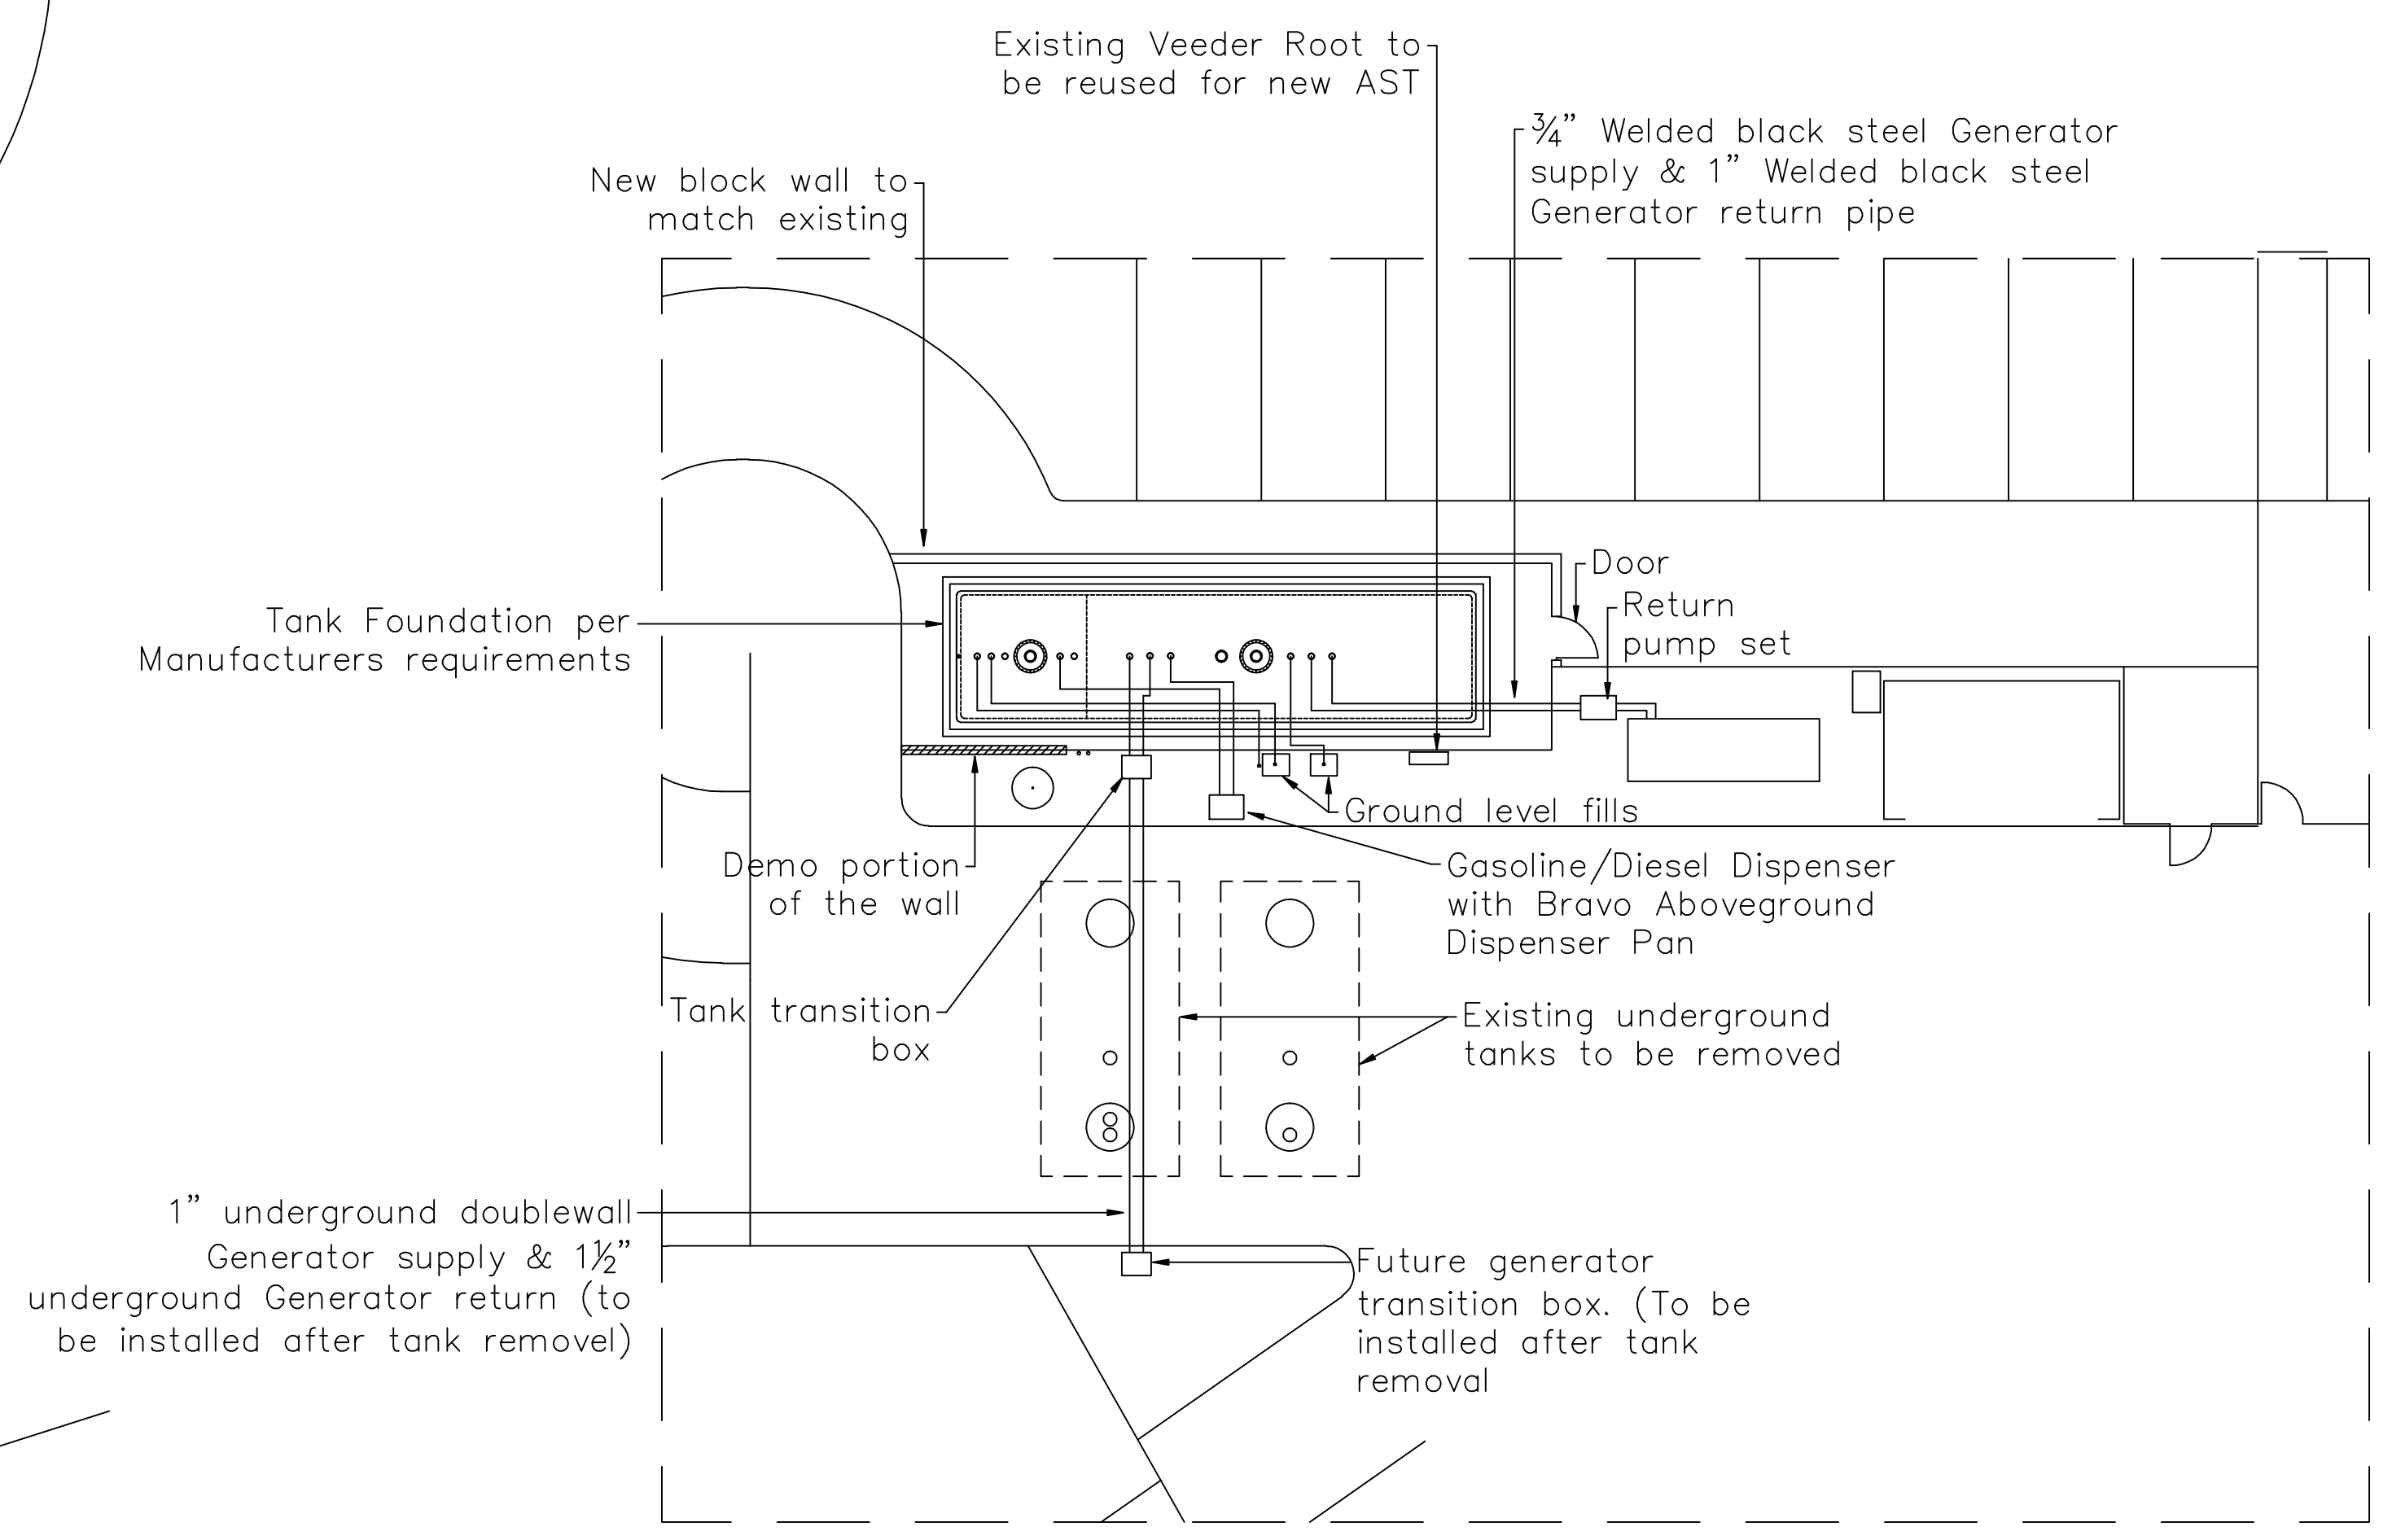

Torrance Airport

3301 Airport Dr. Torrance, CA 90505

REVISION	BY
8/15/19	CS

AST Installation

Prepared For:
Torrance Airport
 3301 Airport Dr.
 Torrance, CA 90505

DRAWN
CHECKED
DATE 10/25/19
SCALE Not To Scale
JOB NO. -----
SHEET FS1.0

SITE PLAN
 1/4" = 10'-0"