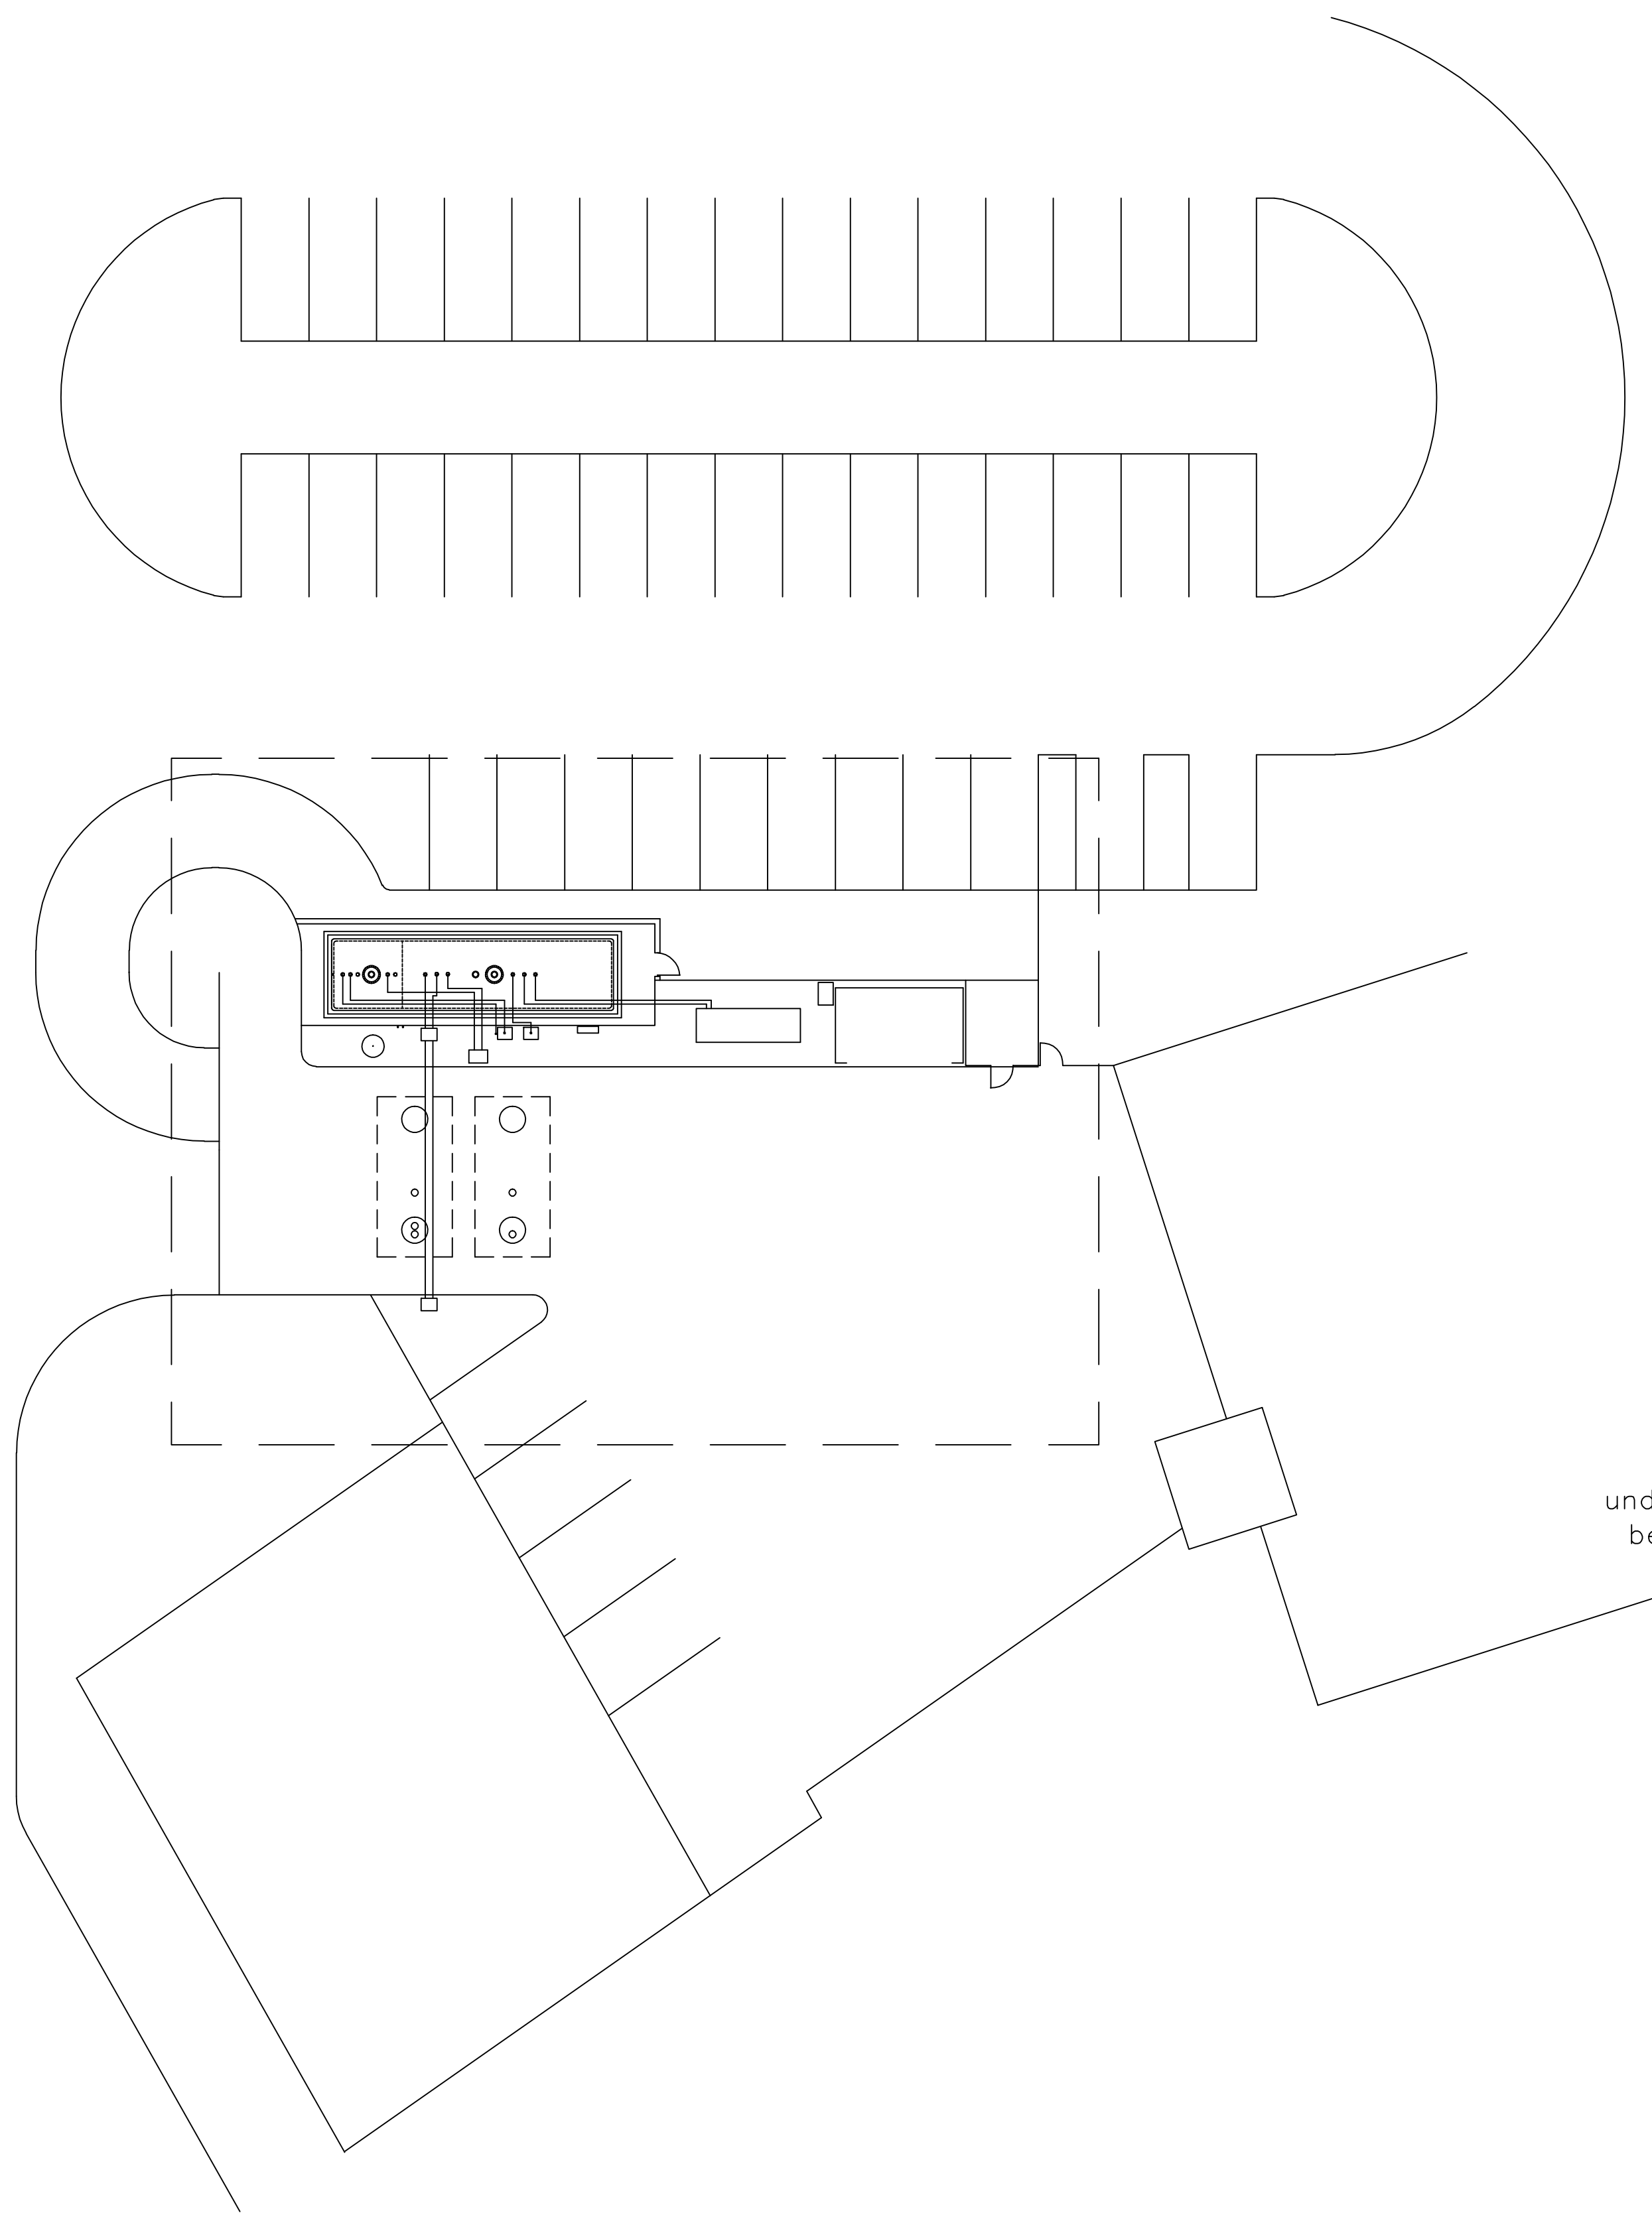

Torrance Airport

3301 Airport Dr. Torrance, CA 90505

REVISION	BY
8/15/19	CS

AST Installation

Prepared For:
Torrance Airport
 3301 Airport Dr.
 Torrance, CA 90505

DRAWN
CHECKED
DATE 10/25/19
SCALE Not To Scale
JOB NO. -----
SHEET FS1.0

SITE PLAN
 1/4" = 10'-0"