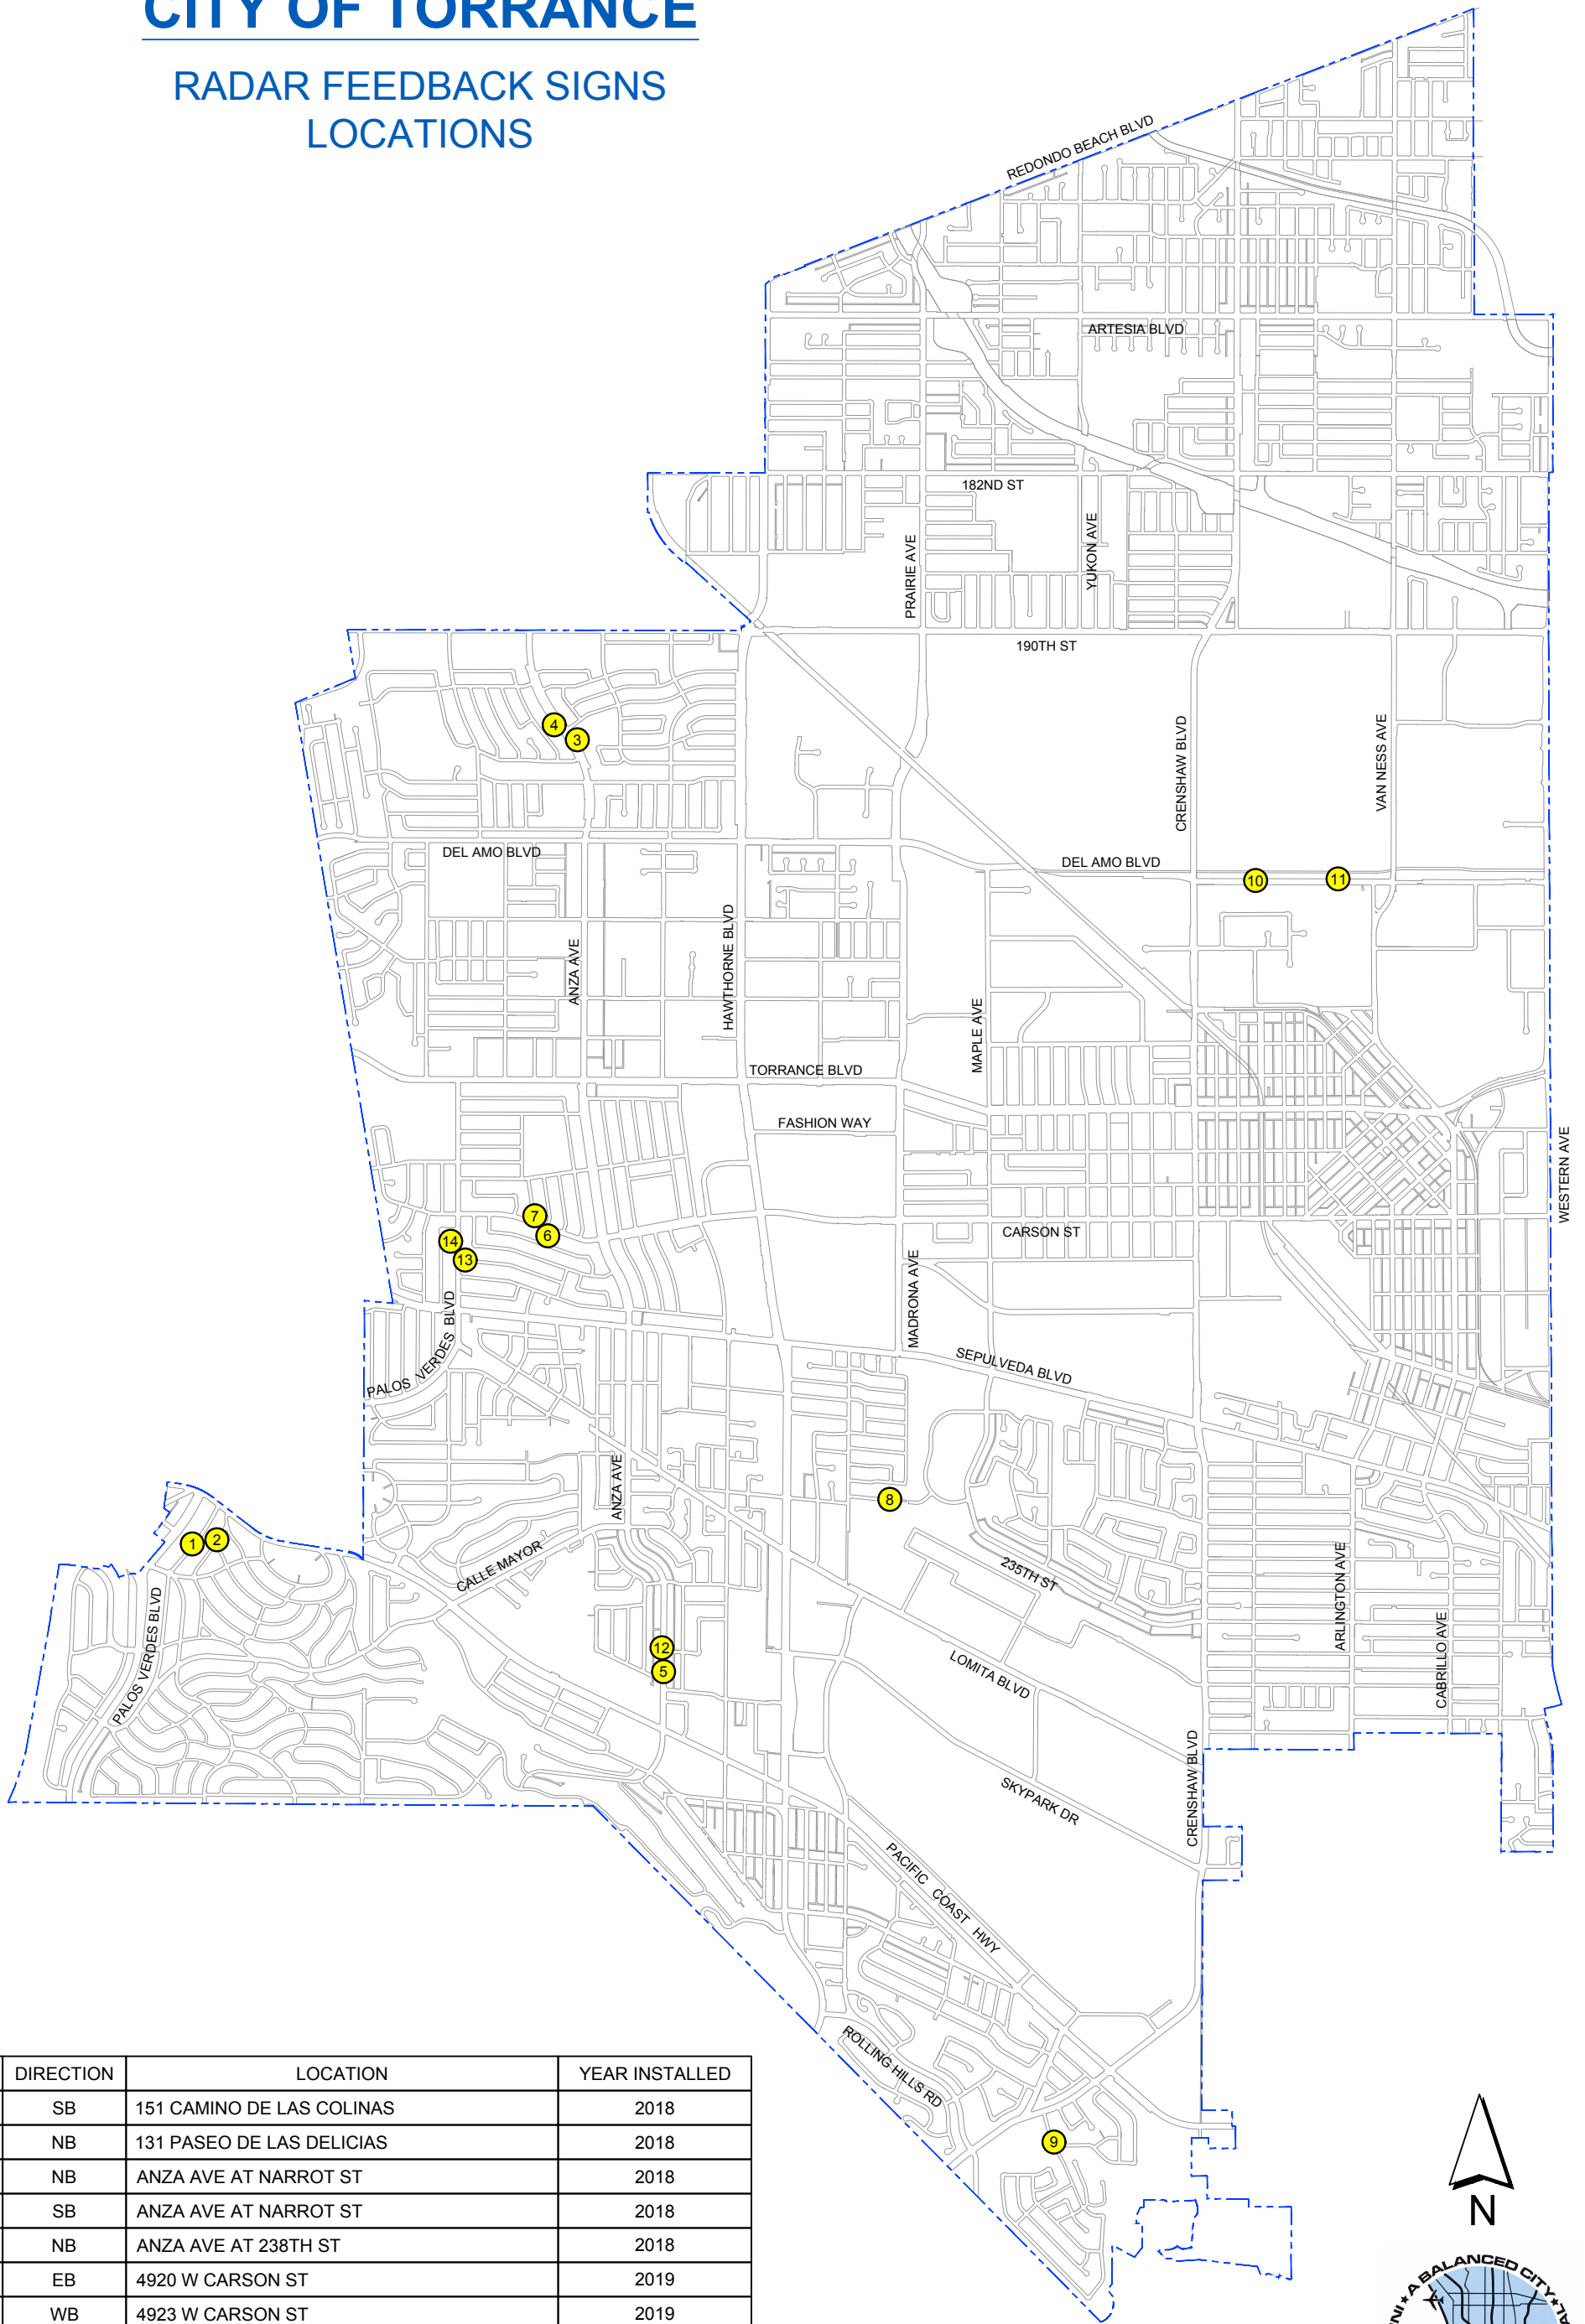

# CITY OF TORRANCE

## RADAR FEEDBACK SIGNS LOCATIONS

NO.	DIRECTION	LOCATION	YEAR INSTALLED
1	SB	151 CAMINO DE LAS COLINAS	2018
2	NB	131 PASEO DE LAS DELICIAS	2018
3	NB	ANZA AVE AT NARROT ST	2018
4	SB	ANZA AVE AT NARROT ST	2018
5	NB	ANZA AVE AT 238TH ST	2018
6	EB	4920 W CARSON ST	2019
7	WB	4923 W CARSON ST	2019
8	WB	3415-3419 W 229TH PL	2019
9	NB	CREST RD AT NEARCLIFF ST	2019
10	EB	DEL AMO BLVD AT MADRID AVE	-
11	WB	2131 DEL AMO BLVD	-
12	SB	ANZA AVE AT 236TH ST	-
13	NB	5231 LAURETTE ST (PALOS VERDES BLVD)	2020
14	SB	21913-21917 PALOS VERDES BLVD	2020