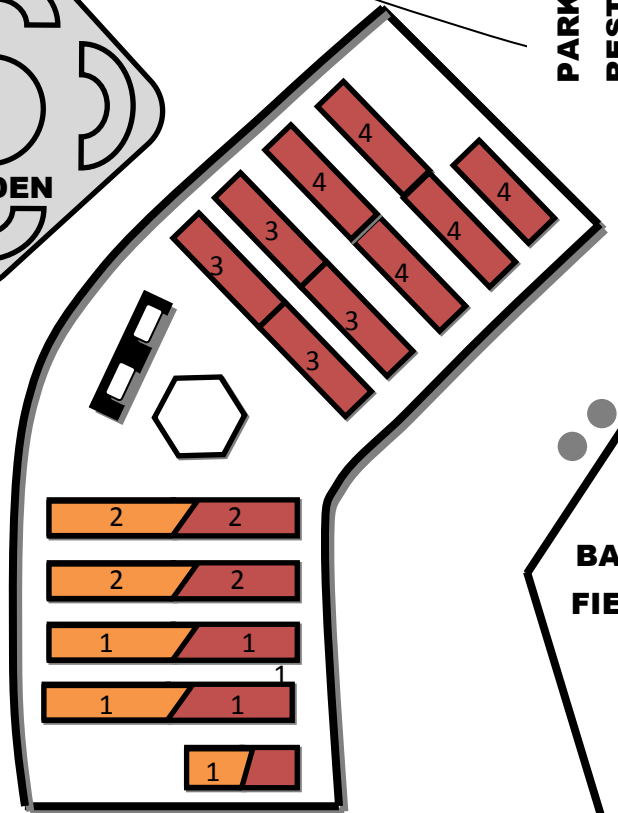

TORRANCE PARK PICNIC AREA

BOOKING CODES

TOP12

TOP13

 PICNIC TABLE

 BARBECUE

 SINK

HEAD COUNT: 150

Choose one colored section

Indicate the booking code on application

ARLINGTON AVE

APPROVED
BOUNCER
ZONE B

PARKING &
RESTROOMS

GARDEN

APPROVED
BOUNCER
ZONE A

BALL
FIELD

PLAYGROUND
& PARKING

SANTA FE AVE