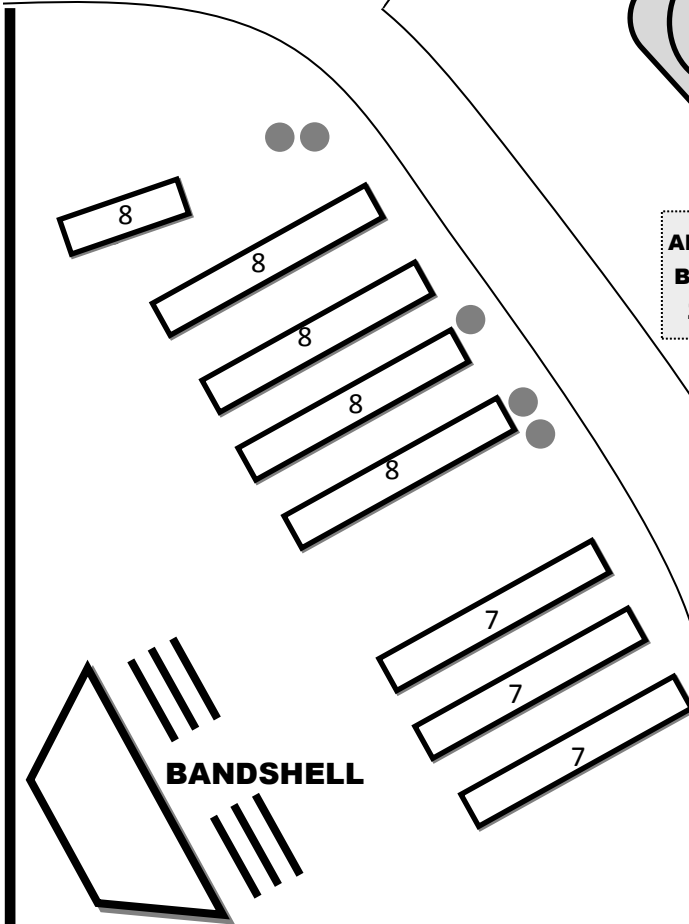

TORRANCE PARK PICNIC AREA

BOOKING CODES

PICNIC TABLE

BARBECUE

SINK

HEAD COUNT: 25

Choose one colored section

Indicate the booking code on application

ARLINGTON AVE

APPROVED
BOUNCER
ZONE B

PARKING &
RESTROOMS

GARDEN

APPROVED
BOUNCER
ZONE A

BALL
FIELD

PLAYGROUND
& PARKING

SANTA FE AVE