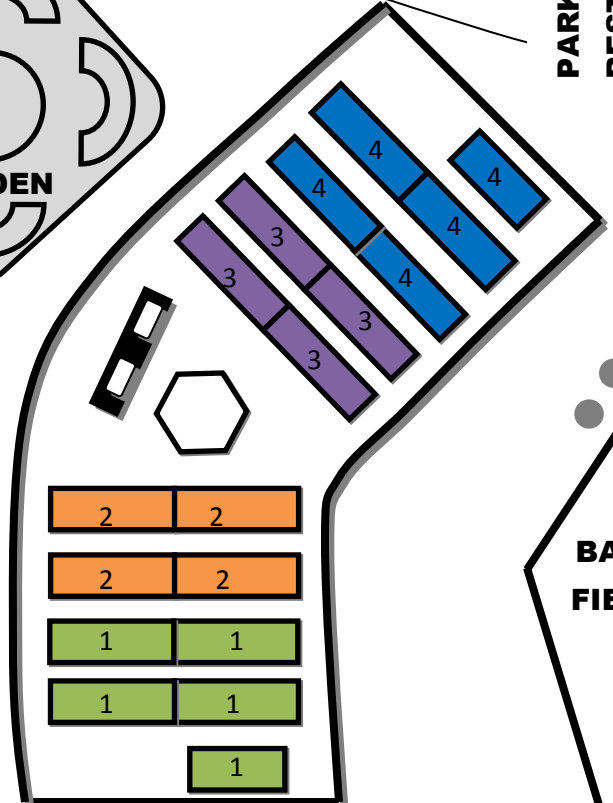

TORRANCE PARK PICNIC AREA

BOOKING CODES

PICNIC TABLE

BARBECUE

SINK

HEAD COUNT: 25

Choose one colored section

Indicate the booking code on application

ARLINGTON AVE

APPROVED
BOUNCER
ZONE B

PARKING &
RESTROOMS

GARDEN

APPROVED
BOUNCER
ZONE A

BALL
FIELD

PLAYGROUND
& PARKING

SANTA FE AVE