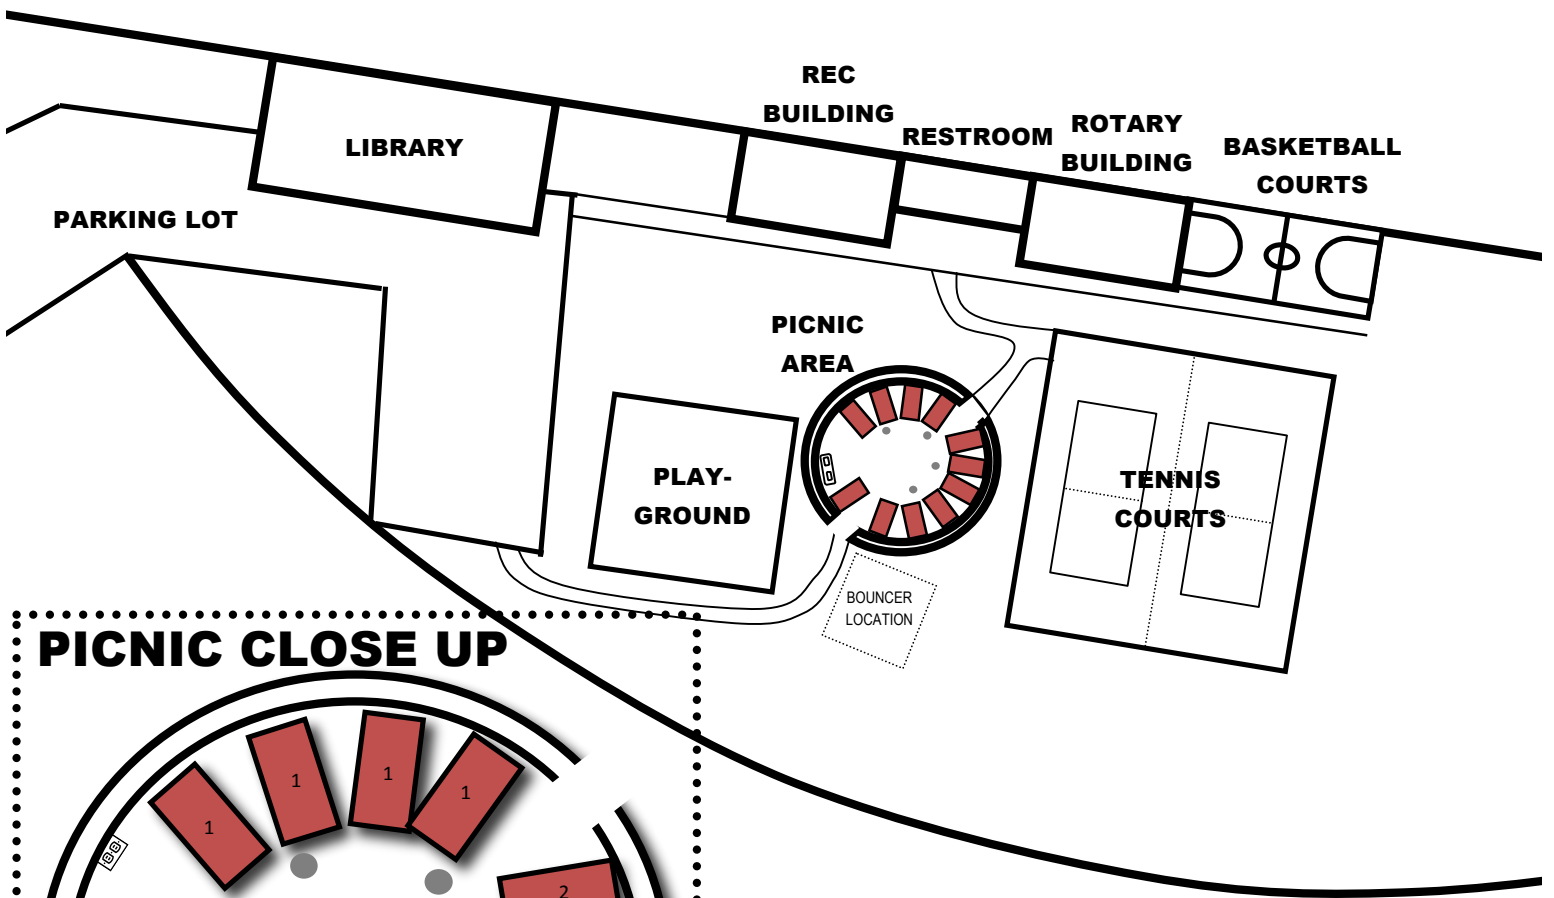

EL RETIRO PARK PICNIC AREA

- PICNIC TABLE
- BARBECUE
- SINK
- ELECTRIC OUTLET

HEAD COUNT: 50
Choose one colored section
Indicate the booking code on application

BOOKING CODES

ERPO3

PICNIC CLOSE UP