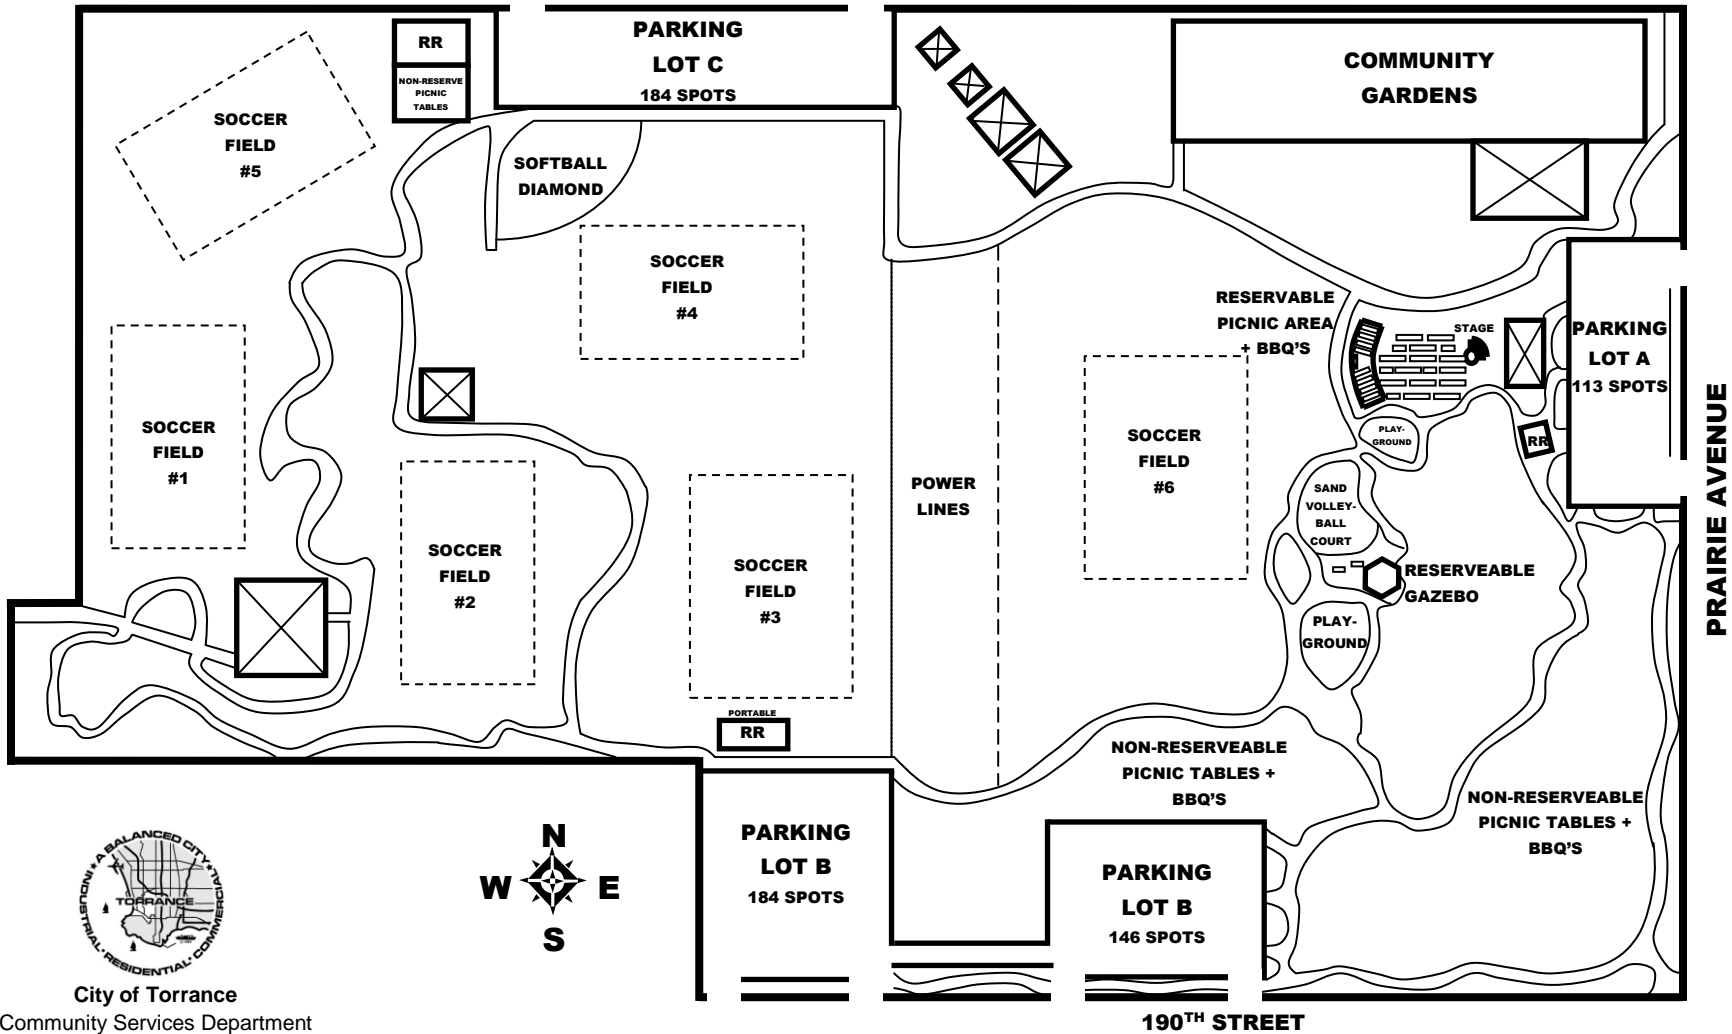

COLUMBIA PARK

4045 190TH STREET

186TH STREET

City of Torrance
Community Services Department
3031 Torrance Blvd.
Torrance, CA 90503
www.TorranceCA.Gov