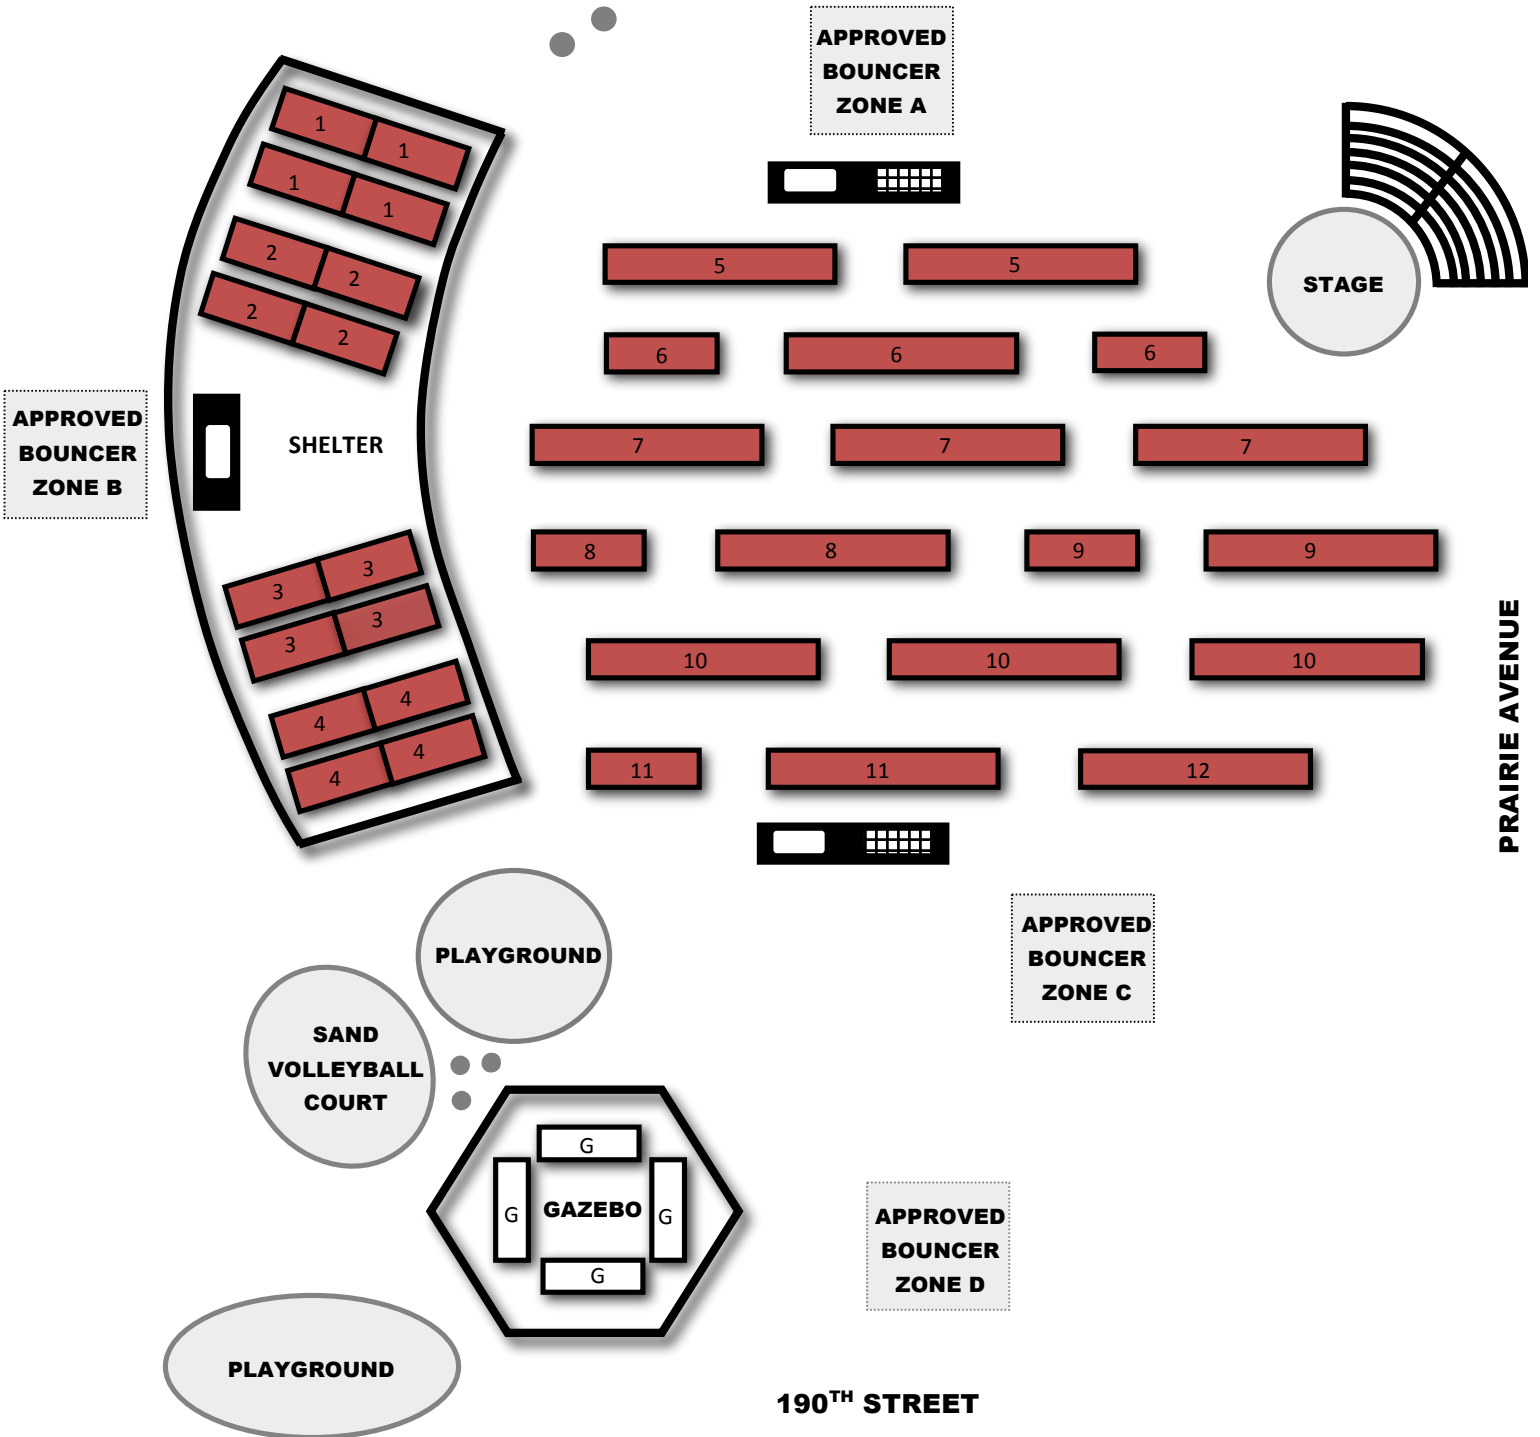

COLUMBIA PARK PICNIC AREA

BOOKING CODE

COP37

 PICNIC TABLE

 BARBECUE

 SINK/ LG. BBQ

HEAD COUNT: 350

Choose one colored section

Indicate the booking code on application

APPROVED
BOUNCER
ZONE A

STAGE

APPROVED
BOUNCER
ZONE B

SHELTER

PLAYGROUND

SAND
VOLLEYBALL
COURT

G

G

G

G

GAZEBO

APPROVED
BOUNCER
ZONE C

APPROVED
BOUNCER
ZONE D

PLAYGROUND

190TH STREET

PRAIRIE AVENUE