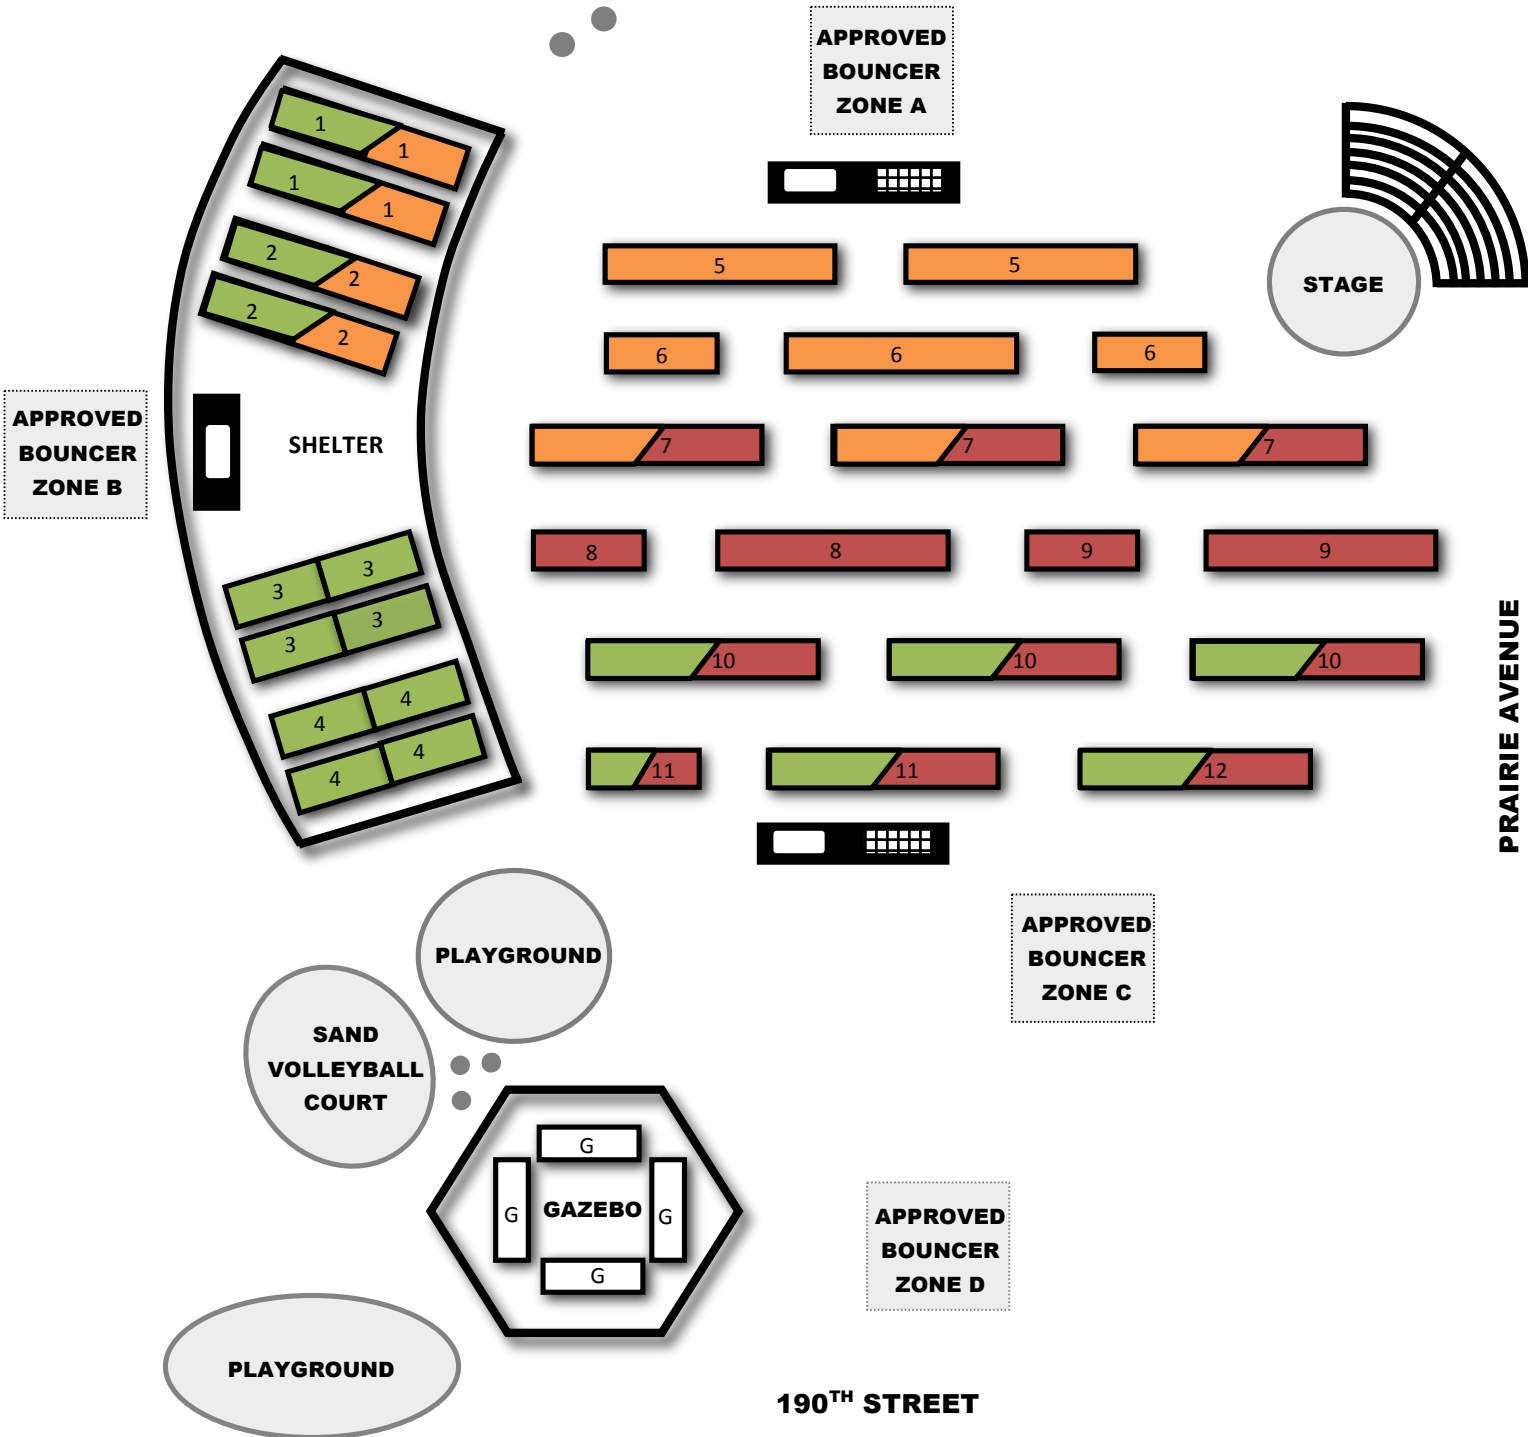

COLUMBIA PARK PICNIC AREA

BOOKING CODES

COP29
COP30
COP31

 PICNIC TABLE

 BARBECUE

 SINK/ LG. BBQ

HEAD COUNT: 200

Choose one colored section

Indicate the booking code on application

APPROVED
BOUNCER
ZONE B

APPROVED
BOUNCER
ZONE A

STAGE

PRAIRIE AVENUE

PLAYGROUND

SAND
VOLLEYBALL
COURT

G
G
GAZEBO
G

APPROVED
BOUNCER
ZONE C

APPROVED
BOUNCER
ZONE D

PLAYGROUND

190TH STREET