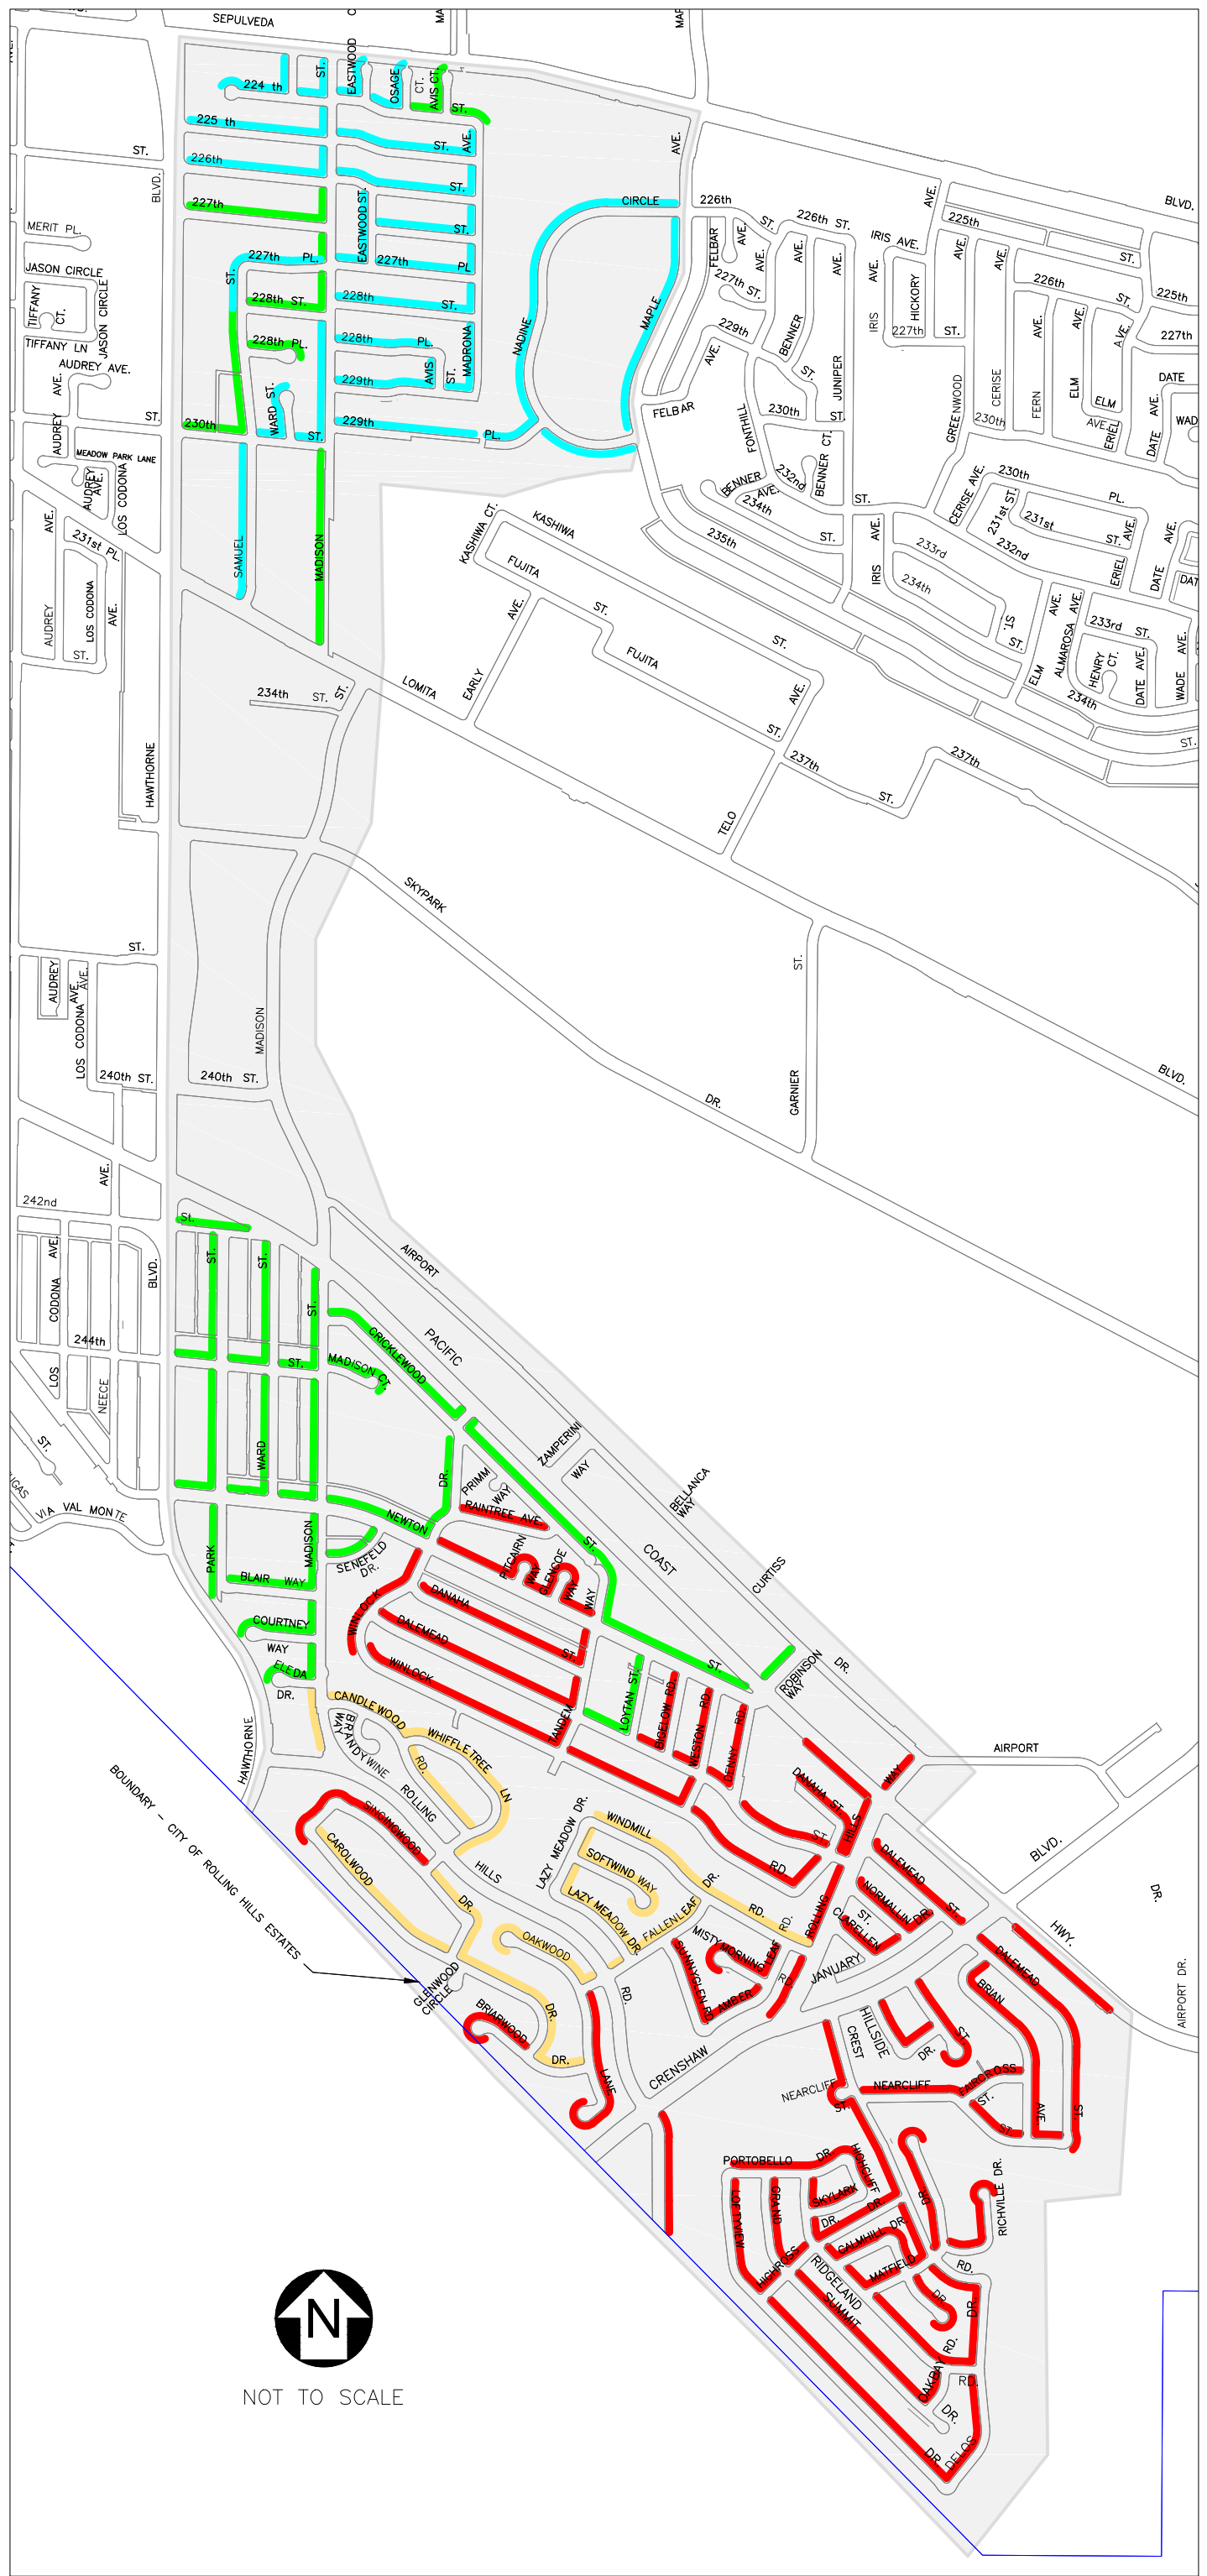

STREET SWEEPING TUESDAY

PUBLIC WORKS DEPARTMENT
ROBERT J. BESTE
PUBLIC WORKS DIRECTOR

NOT TO SCALE

STREET SWEEPING TUESDAY ROUTE 1

LEGEND:

- 8 AM TO 11 AM
- 9 AM TO 12 NOON
- 10 AM TO 1 PM
- 11 AM TO 2 PM
- 12 NOON TO 3 PM
- 1 PM TO 4 PM
- 2 PM TO 5 PM

NOT TO SCALE

PUBLIC WORKS DEPARTMENT
ROBERT J. BESTE
PUBLIC WORKS DIRECTOR

STREET SWEEPING TUESDAY ROUTE 2

NOT TO SCALE

PUBLIC WORKS DEPARTMENT
ROBERT J. BESTE
PUBLIC WORKS DIRECTOR

LEGEND:

- 8 AM TO 11 AM
- 9 AM TO 12 NOON
- 10 AM TO 1 PM
- 11 AM TO 2 PM
- 12 NOON TO 3 PM
- 1 PM TO 4 PM
- 2 PM TO 5 PM

STREET SWEEPING TUESDAY ROUTE 3

NOT TO SCALE

LEGEND:

- 8 AM TO 11 AM
- 9 AM TO 12 NOON
- 10 AM TO 1 PM
- 11 AM TO 2 PM
- 12 NOON TO 3 PM
- 1 PM TO 4 PM
- 2 PM TO 5 PM

PUBLIC WORKS DEPARTMENT
ROBERT J. BESTE
PUBLIC WORKS DIRECTOR

STREET SWEEPING TUESDAY ROUTE 4

LEGEND:

- 8 AM TO 11 AM
- 9 AM TO 12 NOON
- 10 AM TO 1 PM
- 11 AM TO 2 PM
- 12 NOON TO 3 PM
- 1 PM TO 4 PM
- 2 PM TO 5 PM

PUBLIC WORKS DEPARTMENT
ROBERT J. BESTE
PUBLIC WORKS DIRECTOR