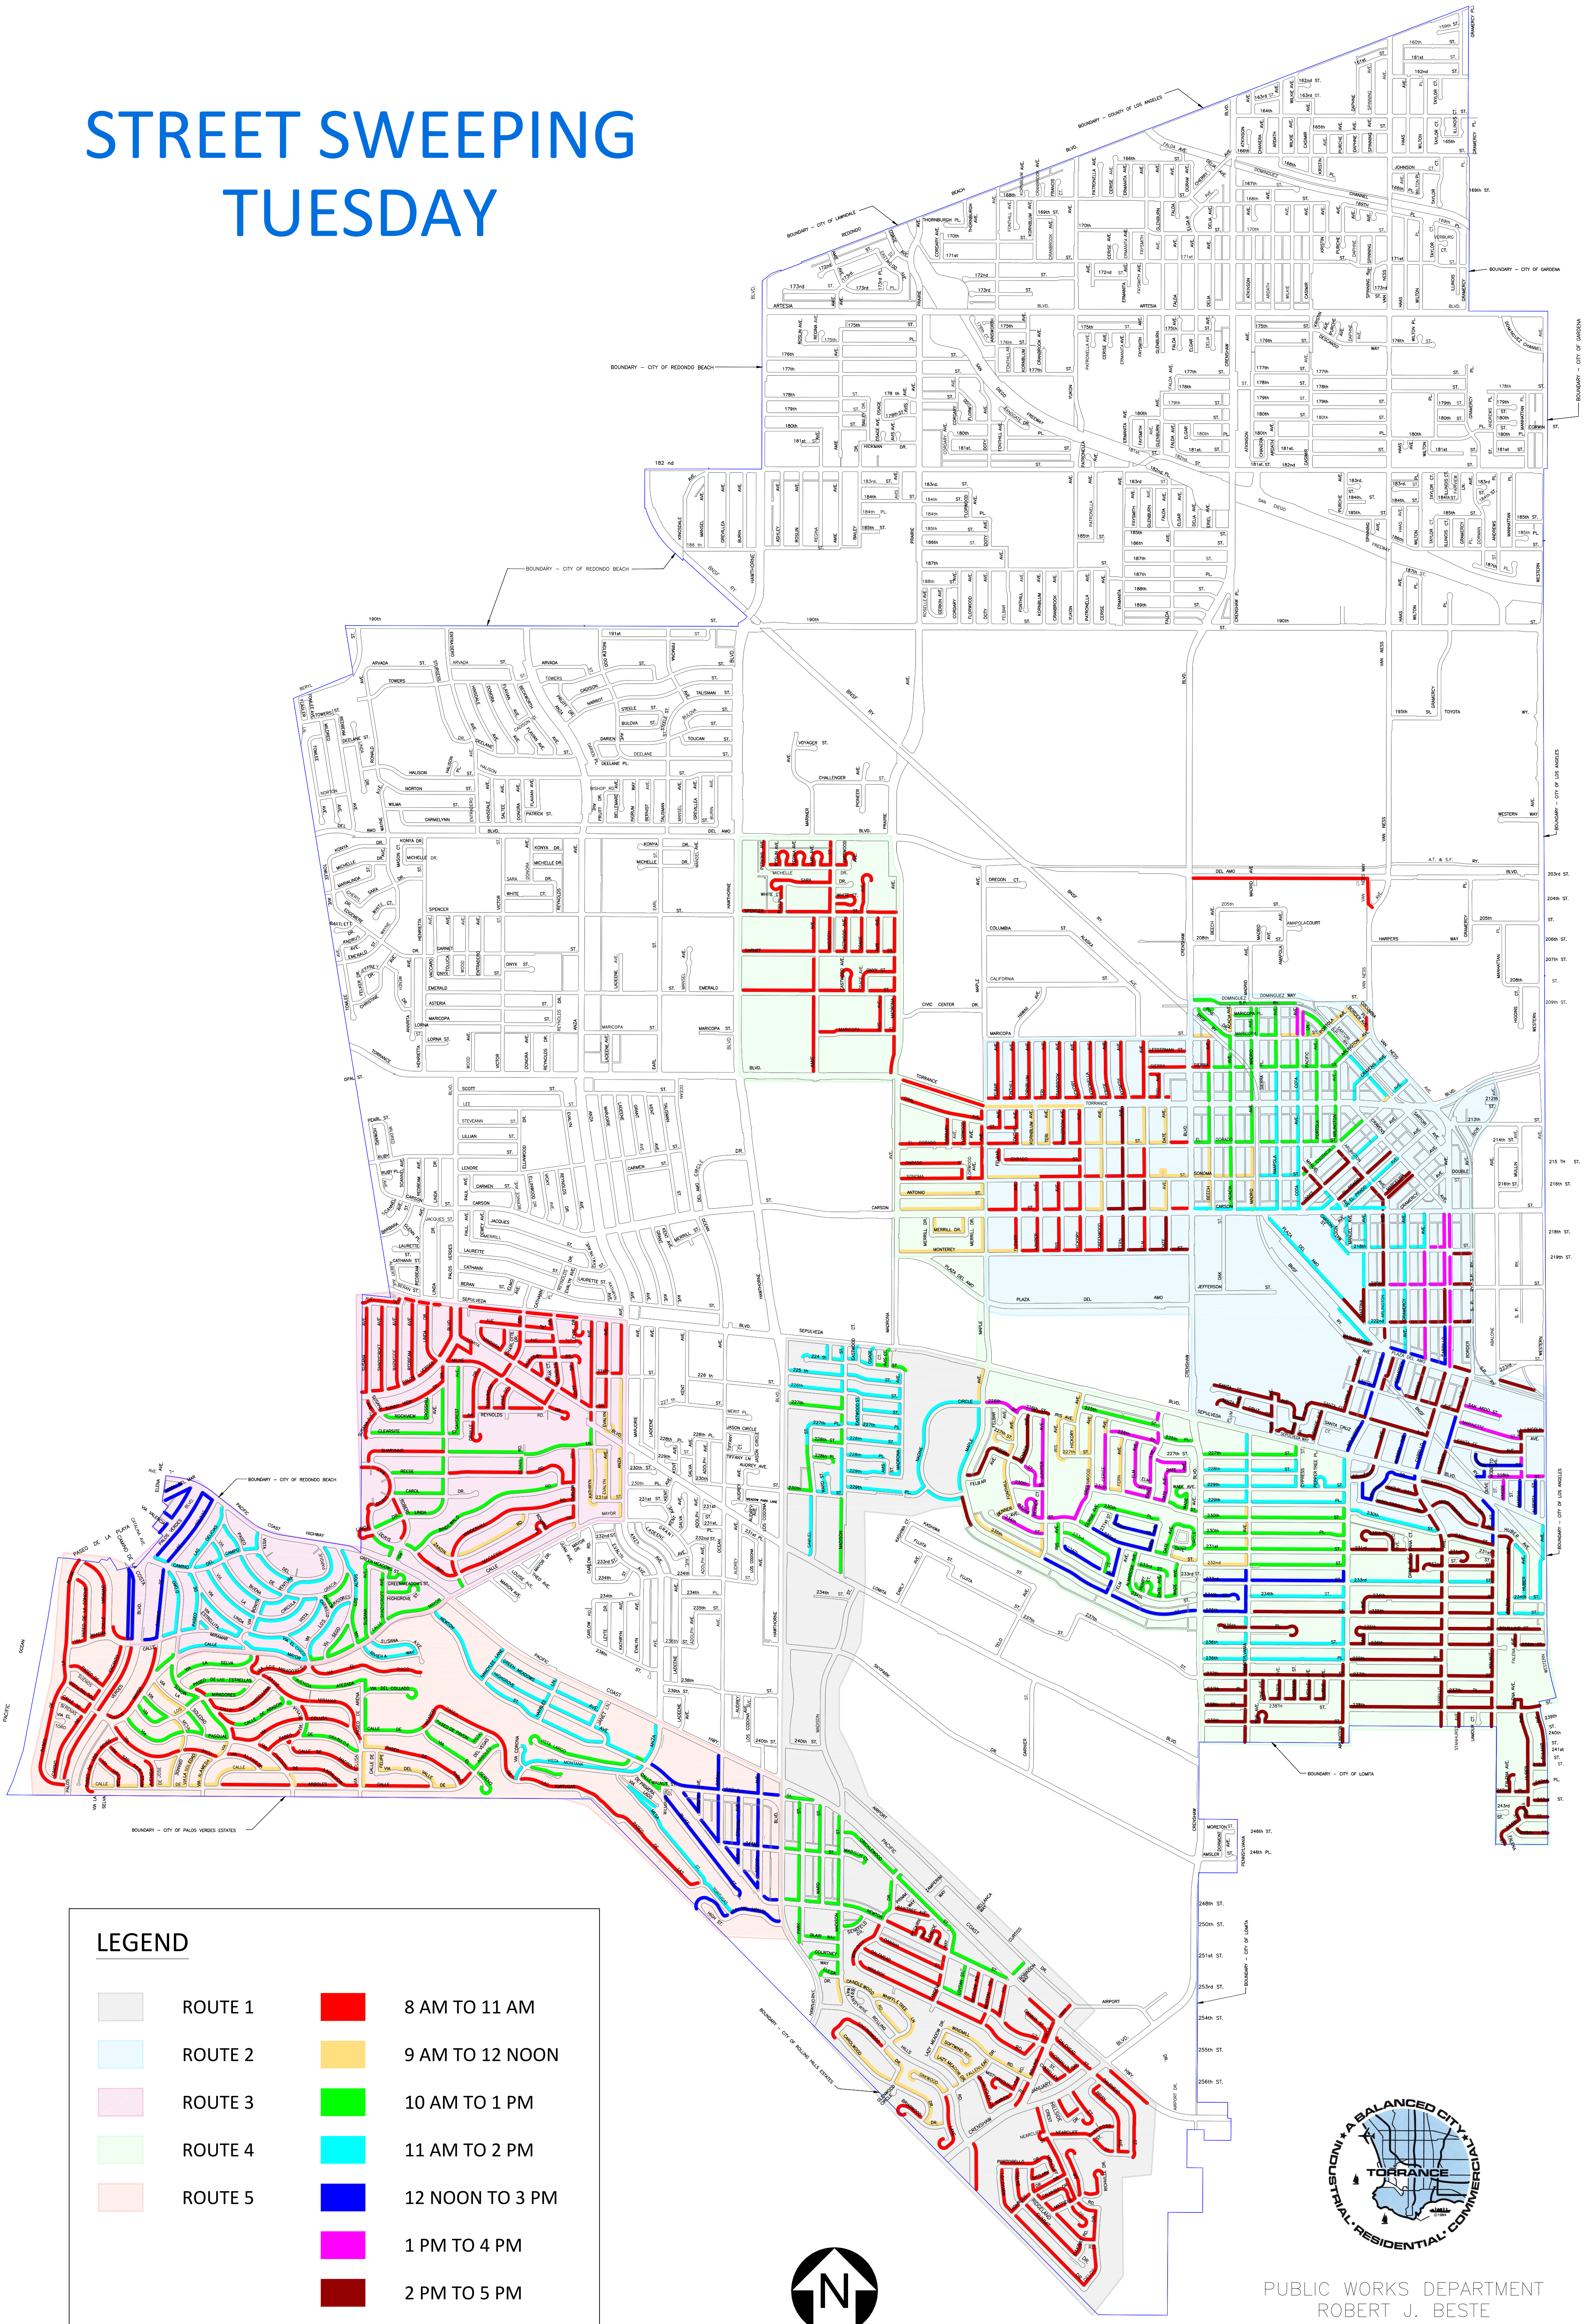

STREET SWEEPING TUESDAY

PUBLIC WORKS DEPARTMENT
ROBERT J. BESTE
PUBLIC WORKS DIRECTOR

NOT TO SCALE

STREET SWEEPING TUESDAY ROUTE 1

LEGEND:

- 8 AM TO 11 AM
- 9 AM TO 12 NOON
- 10 AM TO 1 PM
- 11 AM TO 2 PM
- 12 NOON TO 3 PM
- 1 PM TO 4 PM
- 2 PM TO 5 PM

NOT TO SCALE

PUBLIC WORKS DEPARTMENT
ROBERT J. BESTE
PUBLIC WORKS DIRECTOR

STREET SWEEPING TUESDAY ROUTE 2

NOT TO SCALE

PUBLIC WORKS DEPARTMENT
ROBERT J. BESTE
PUBLIC WORKS DIRECTOR

LEGEND:

- 8 AM TO 11 AM
- 9 AM TO 12 NOON
- 10 AM TO 1 PM
- 11 AM TO 2 PM
- 12 NOON TO 3 PM
- 1 PM TO 4 PM
- 2 PM TO 5 PM

STREET SWEEPING TUESDAY ROUTE 3

NOT TO SCALE

LEGEND:

- 8 AM TO 11 AM
- 9 AM TO 12 NOON
- 10 AM TO 1 PM
- 11 AM TO 2 PM
- 12 NOON TO 3 PM
- 1 PM TO 4 PM
- 2 PM TO 5 PM

PUBLIC WORKS DEPARTMENT
ROBERT J. BESTE
PUBLIC WORKS DIRECTOR

STREET SWEEPING TUESDAY ROUTE 4

LEGEND:

- 8 AM TO 11 AM
- 9 AM TO 12 NOON
- 10 AM TO 1 PM
- 11 AM TO 2 PM
- 12 NOON TO 3 PM
- 1 PM TO 4 PM
- 2 PM TO 5 PM

PUBLIC WORKS DEPARTMENT
ROBERT J. BESTE
PUBLIC WORKS DIRECTOR