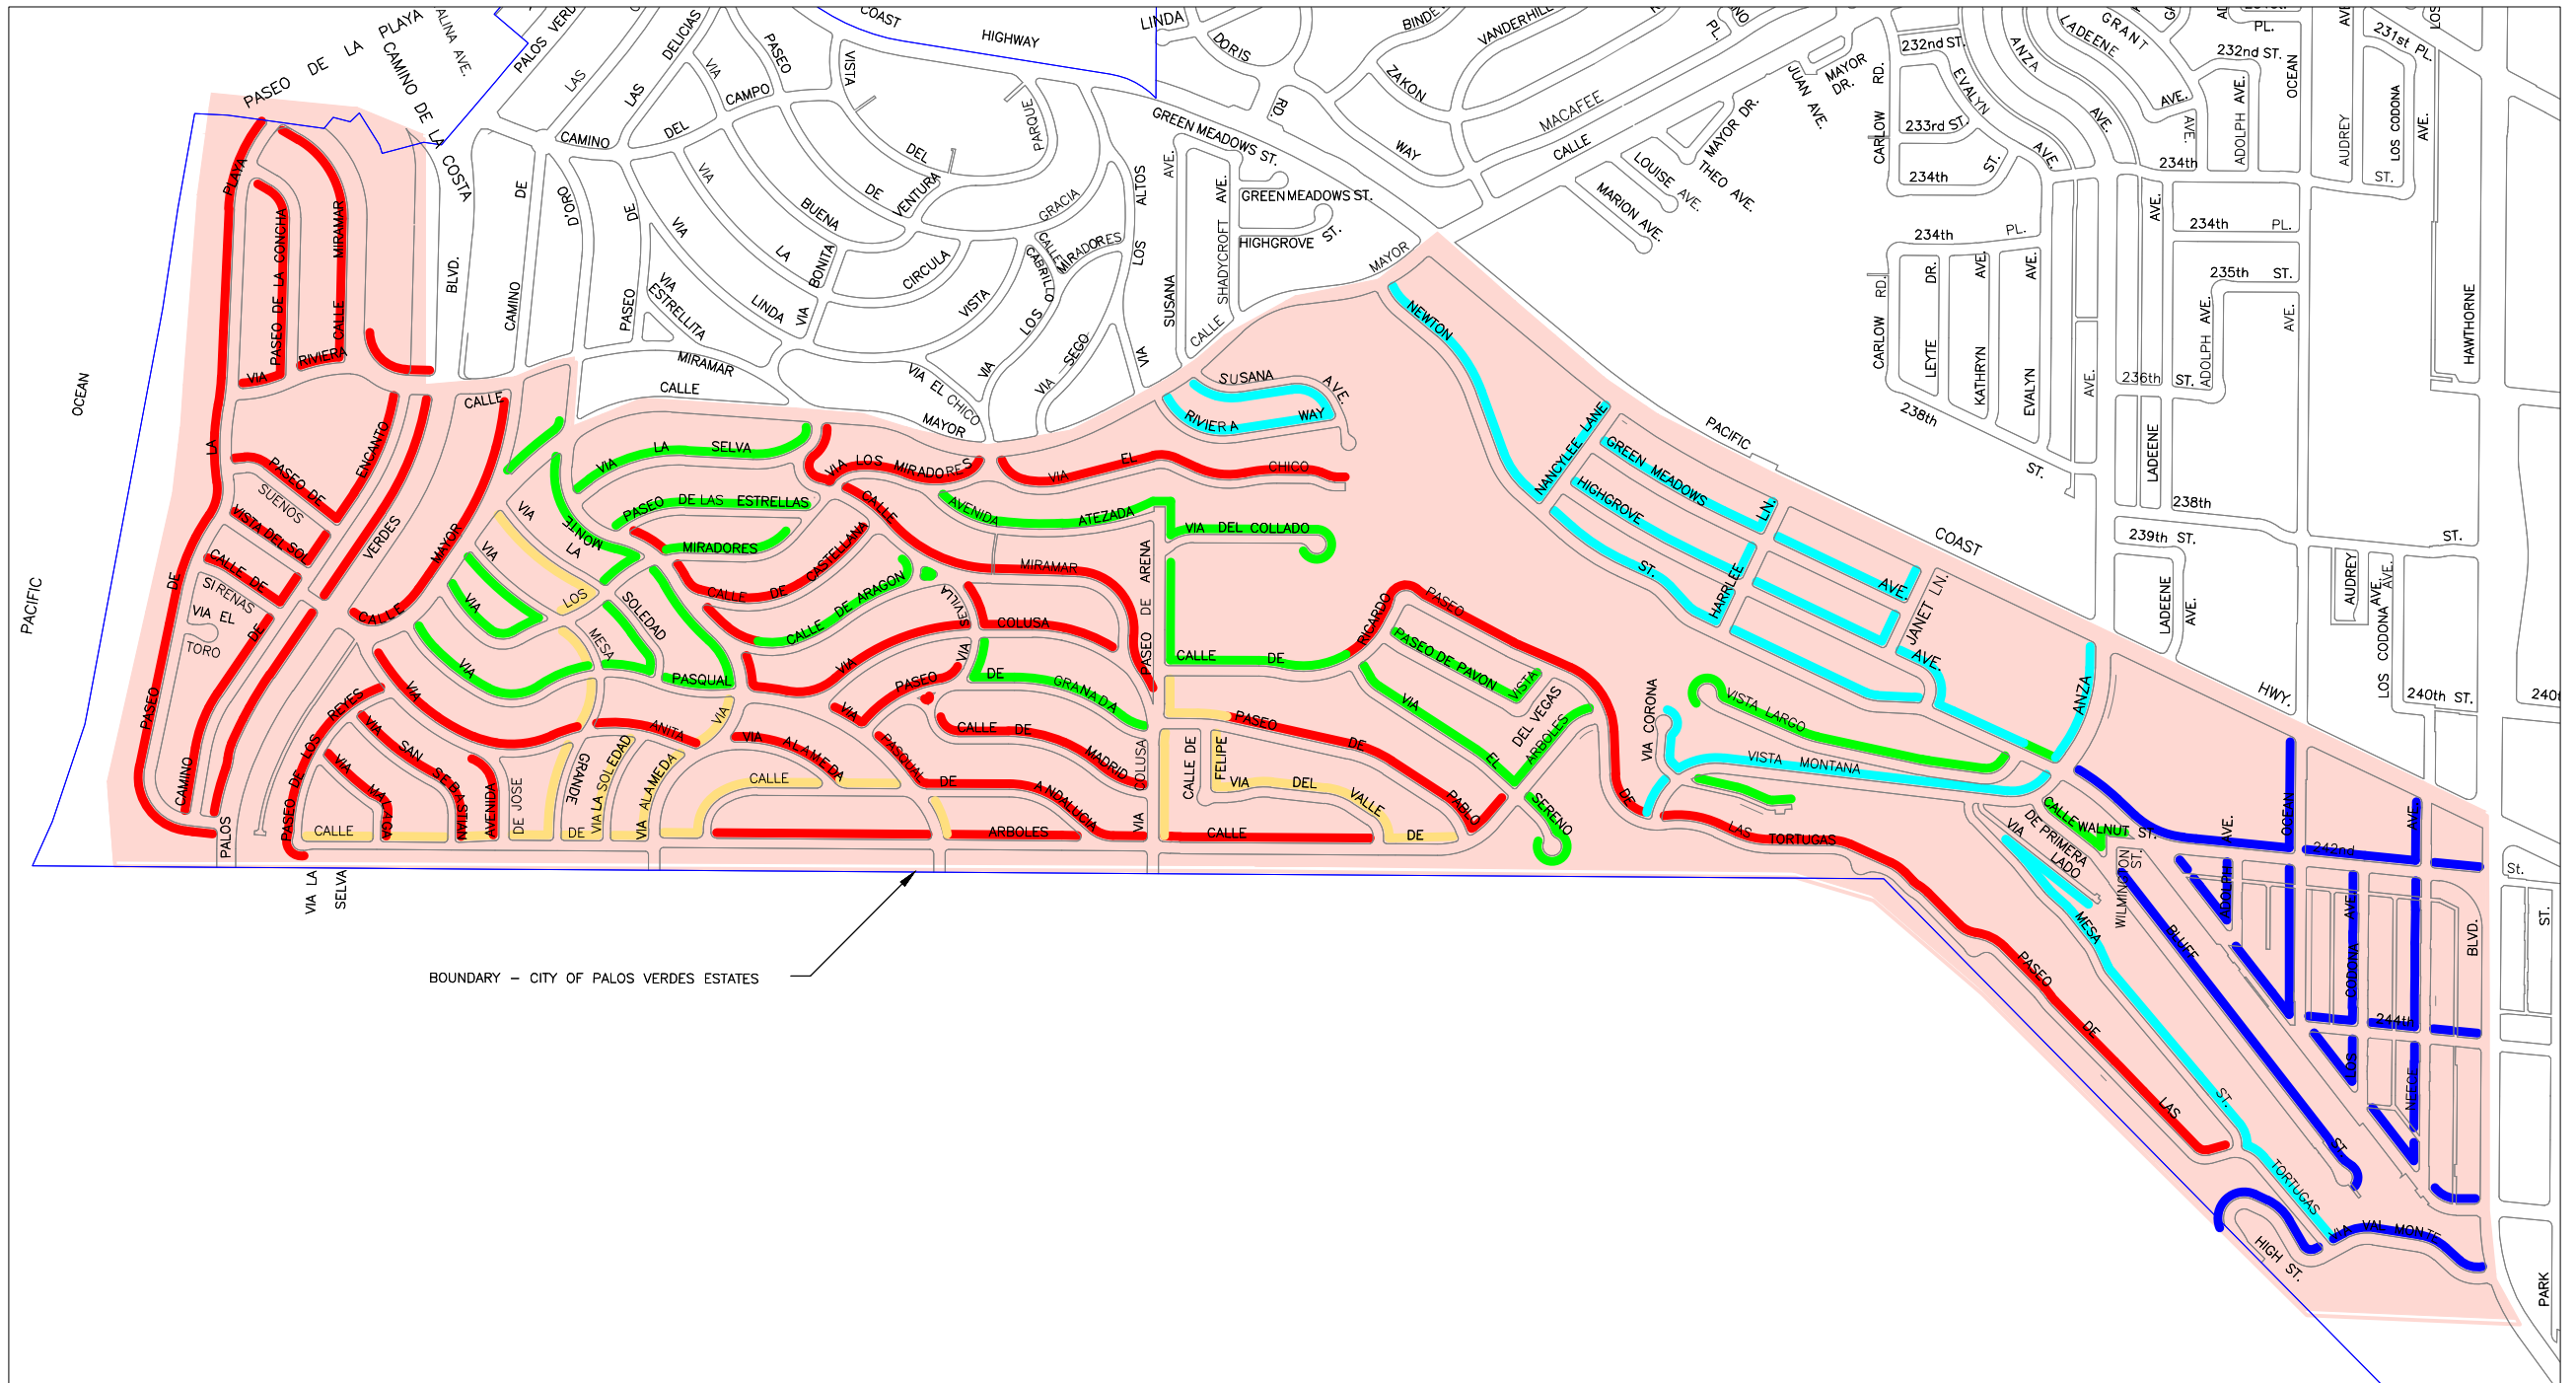

STREET SWEEPING TUESDAY ROUTE 3

NOT TO SCALE

LEGEND:

- 8 AM TO 11 AM
- 9 AM TO 12 NOON
- 10 AM TO 1 PM
- 11 AM TO 2 PM
- 12 NOON TO 3 PM
- 1 PM TO 4 PM
- 2 PM TO 5 PM

PUBLIC WORKS DEPARTMENT
ROBERT J. BESTE
PUBLIC WORKS DIRECTOR

STREET SWEEPING TUESDAY ROUTE 4

LEGEND:

- 8 AM TO 11 AM
- 9 AM TO 12 NOON
- 10 AM TO 1 PM
- 11 AM TO 2 PM
- 12 NOON TO 3 PM
- 1 PM TO 4 PM
- 2 PM TO 5 PM

PUBLIC WORKS DEPARTMENT
ROBERT J. BESTE
PUBLIC WORKS DIRECTOR

NOT TO SCALE

LEGEND:

- 8 AM TO 11 AM
- 9 AM TO 12 NOON
- 10 AM TO 1 PM
- 11 AM TO 2 PM
- 12 NOON TO 3 PM
- 1 PM TO 4 PM
- 2 PM TO 5 PM

PUBLIC WORKS DEPARTMENT
 ROBERT J. BESTE
 PUBLIC WORKS DIRECTOR

STREET SWEEPING TUESDAY ROUTE 5