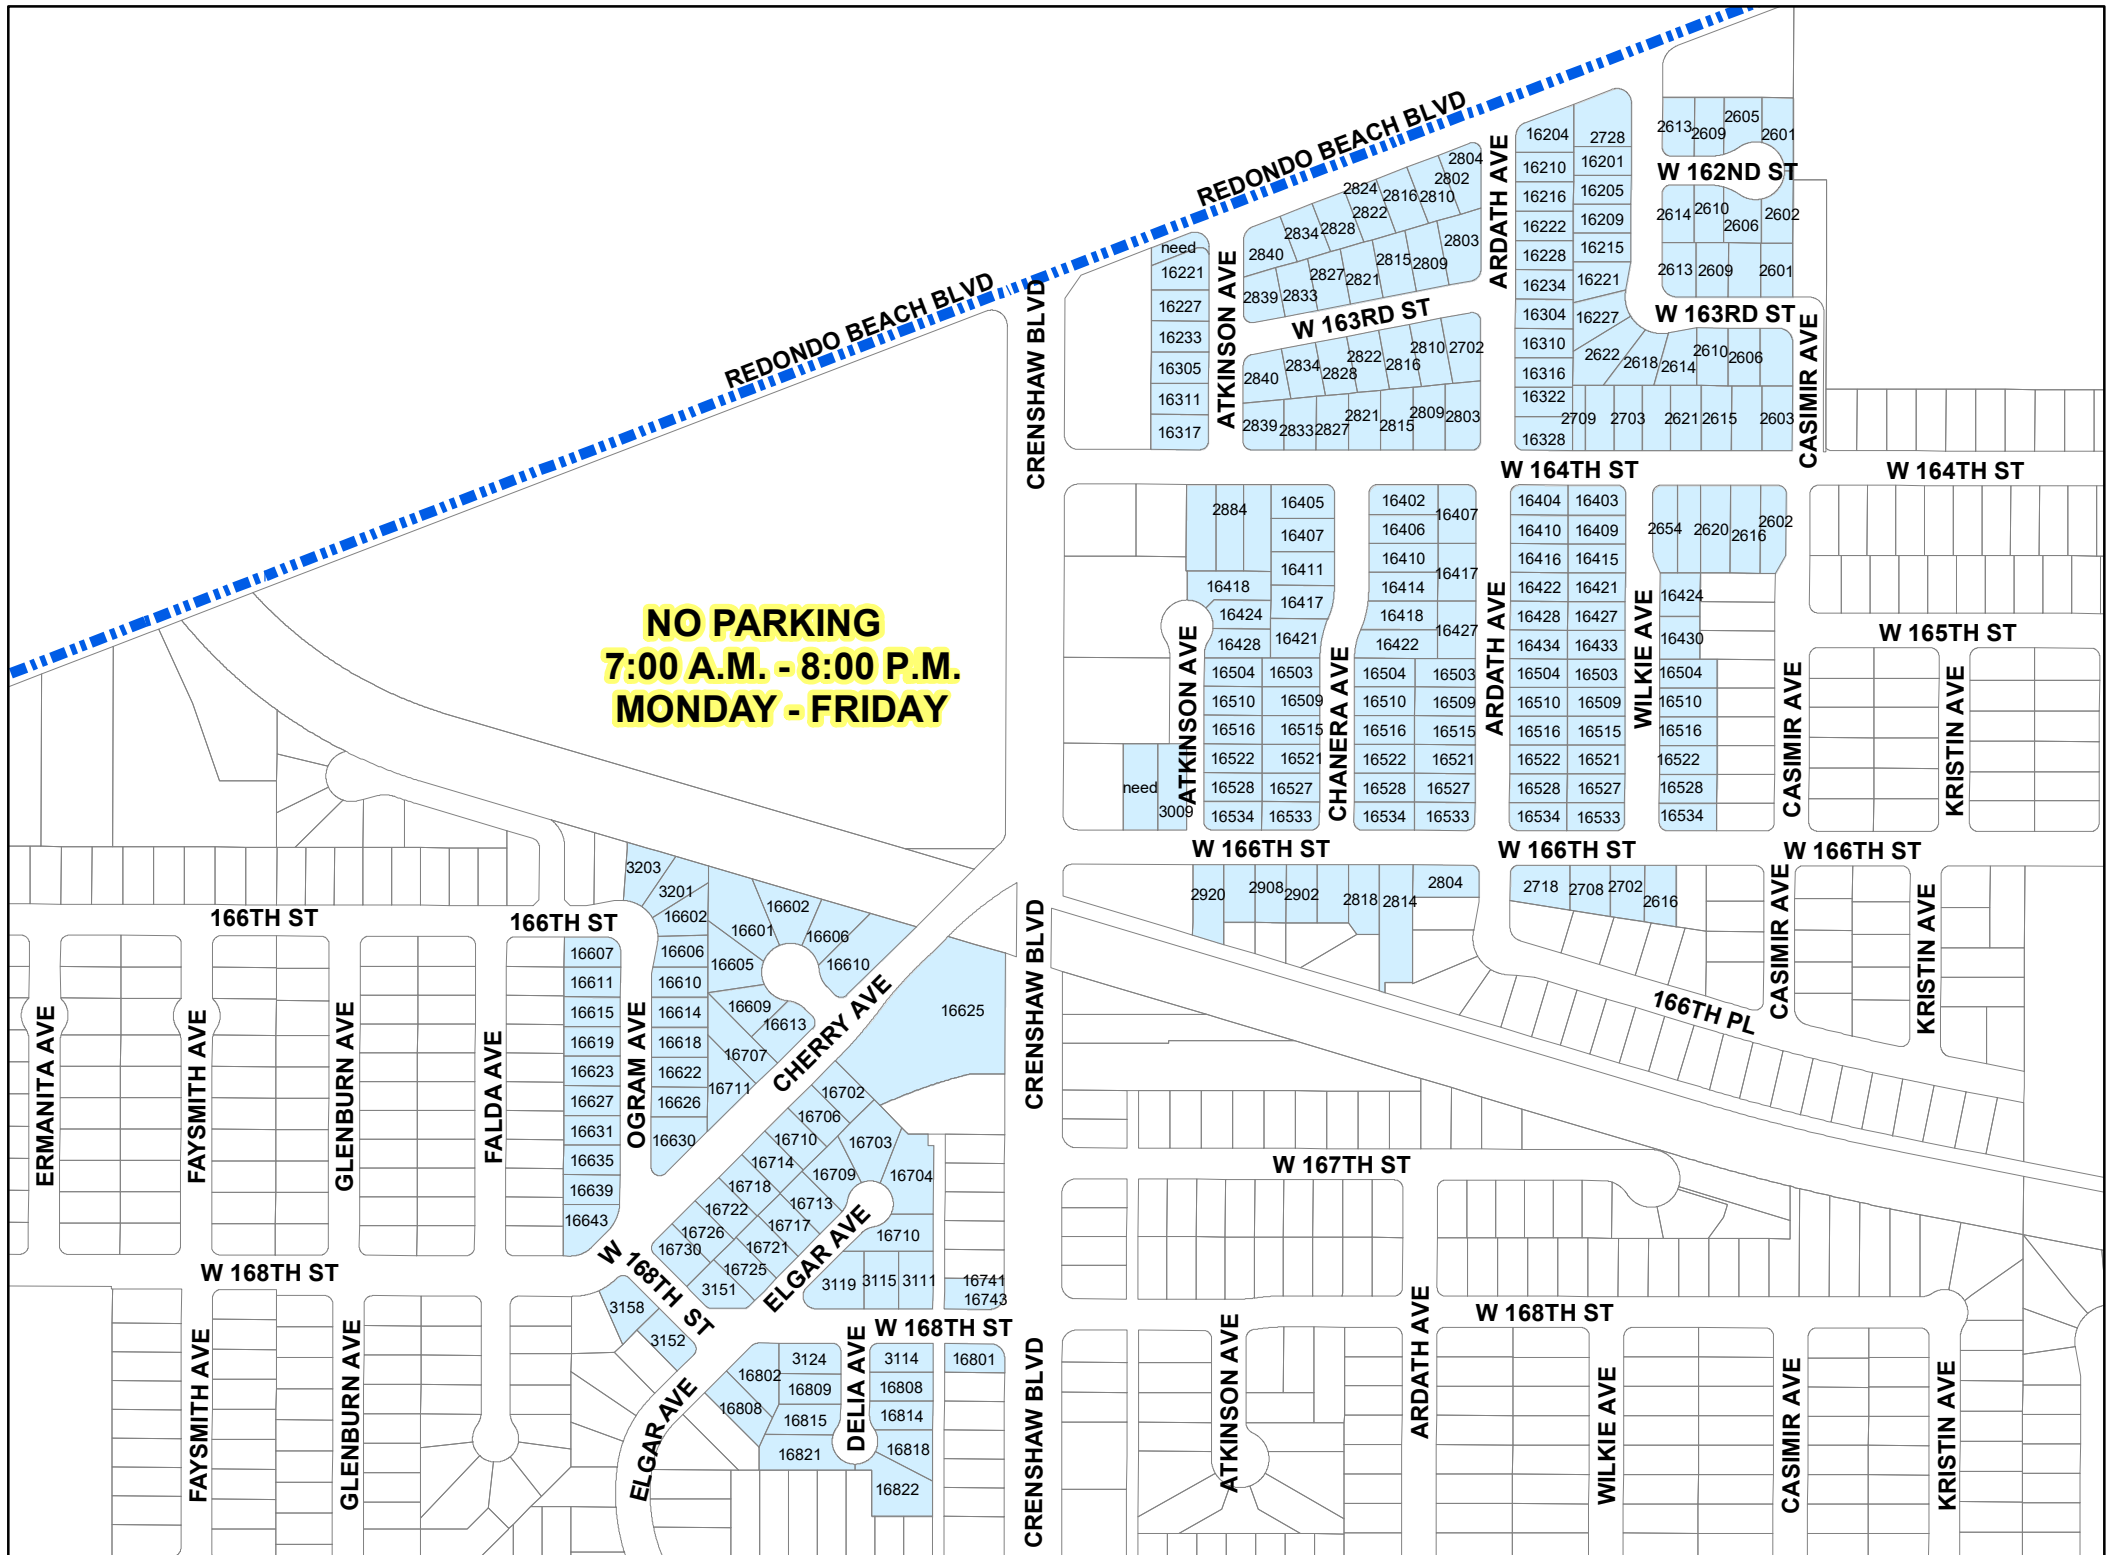

**NO PARKING
7:00 A.M. - 8:00 P.M.
MONDAY - FRIDAY**

Lines and photos are approximate, not to be used for establishing absolute or relative positions

Torrance Parking Permit District