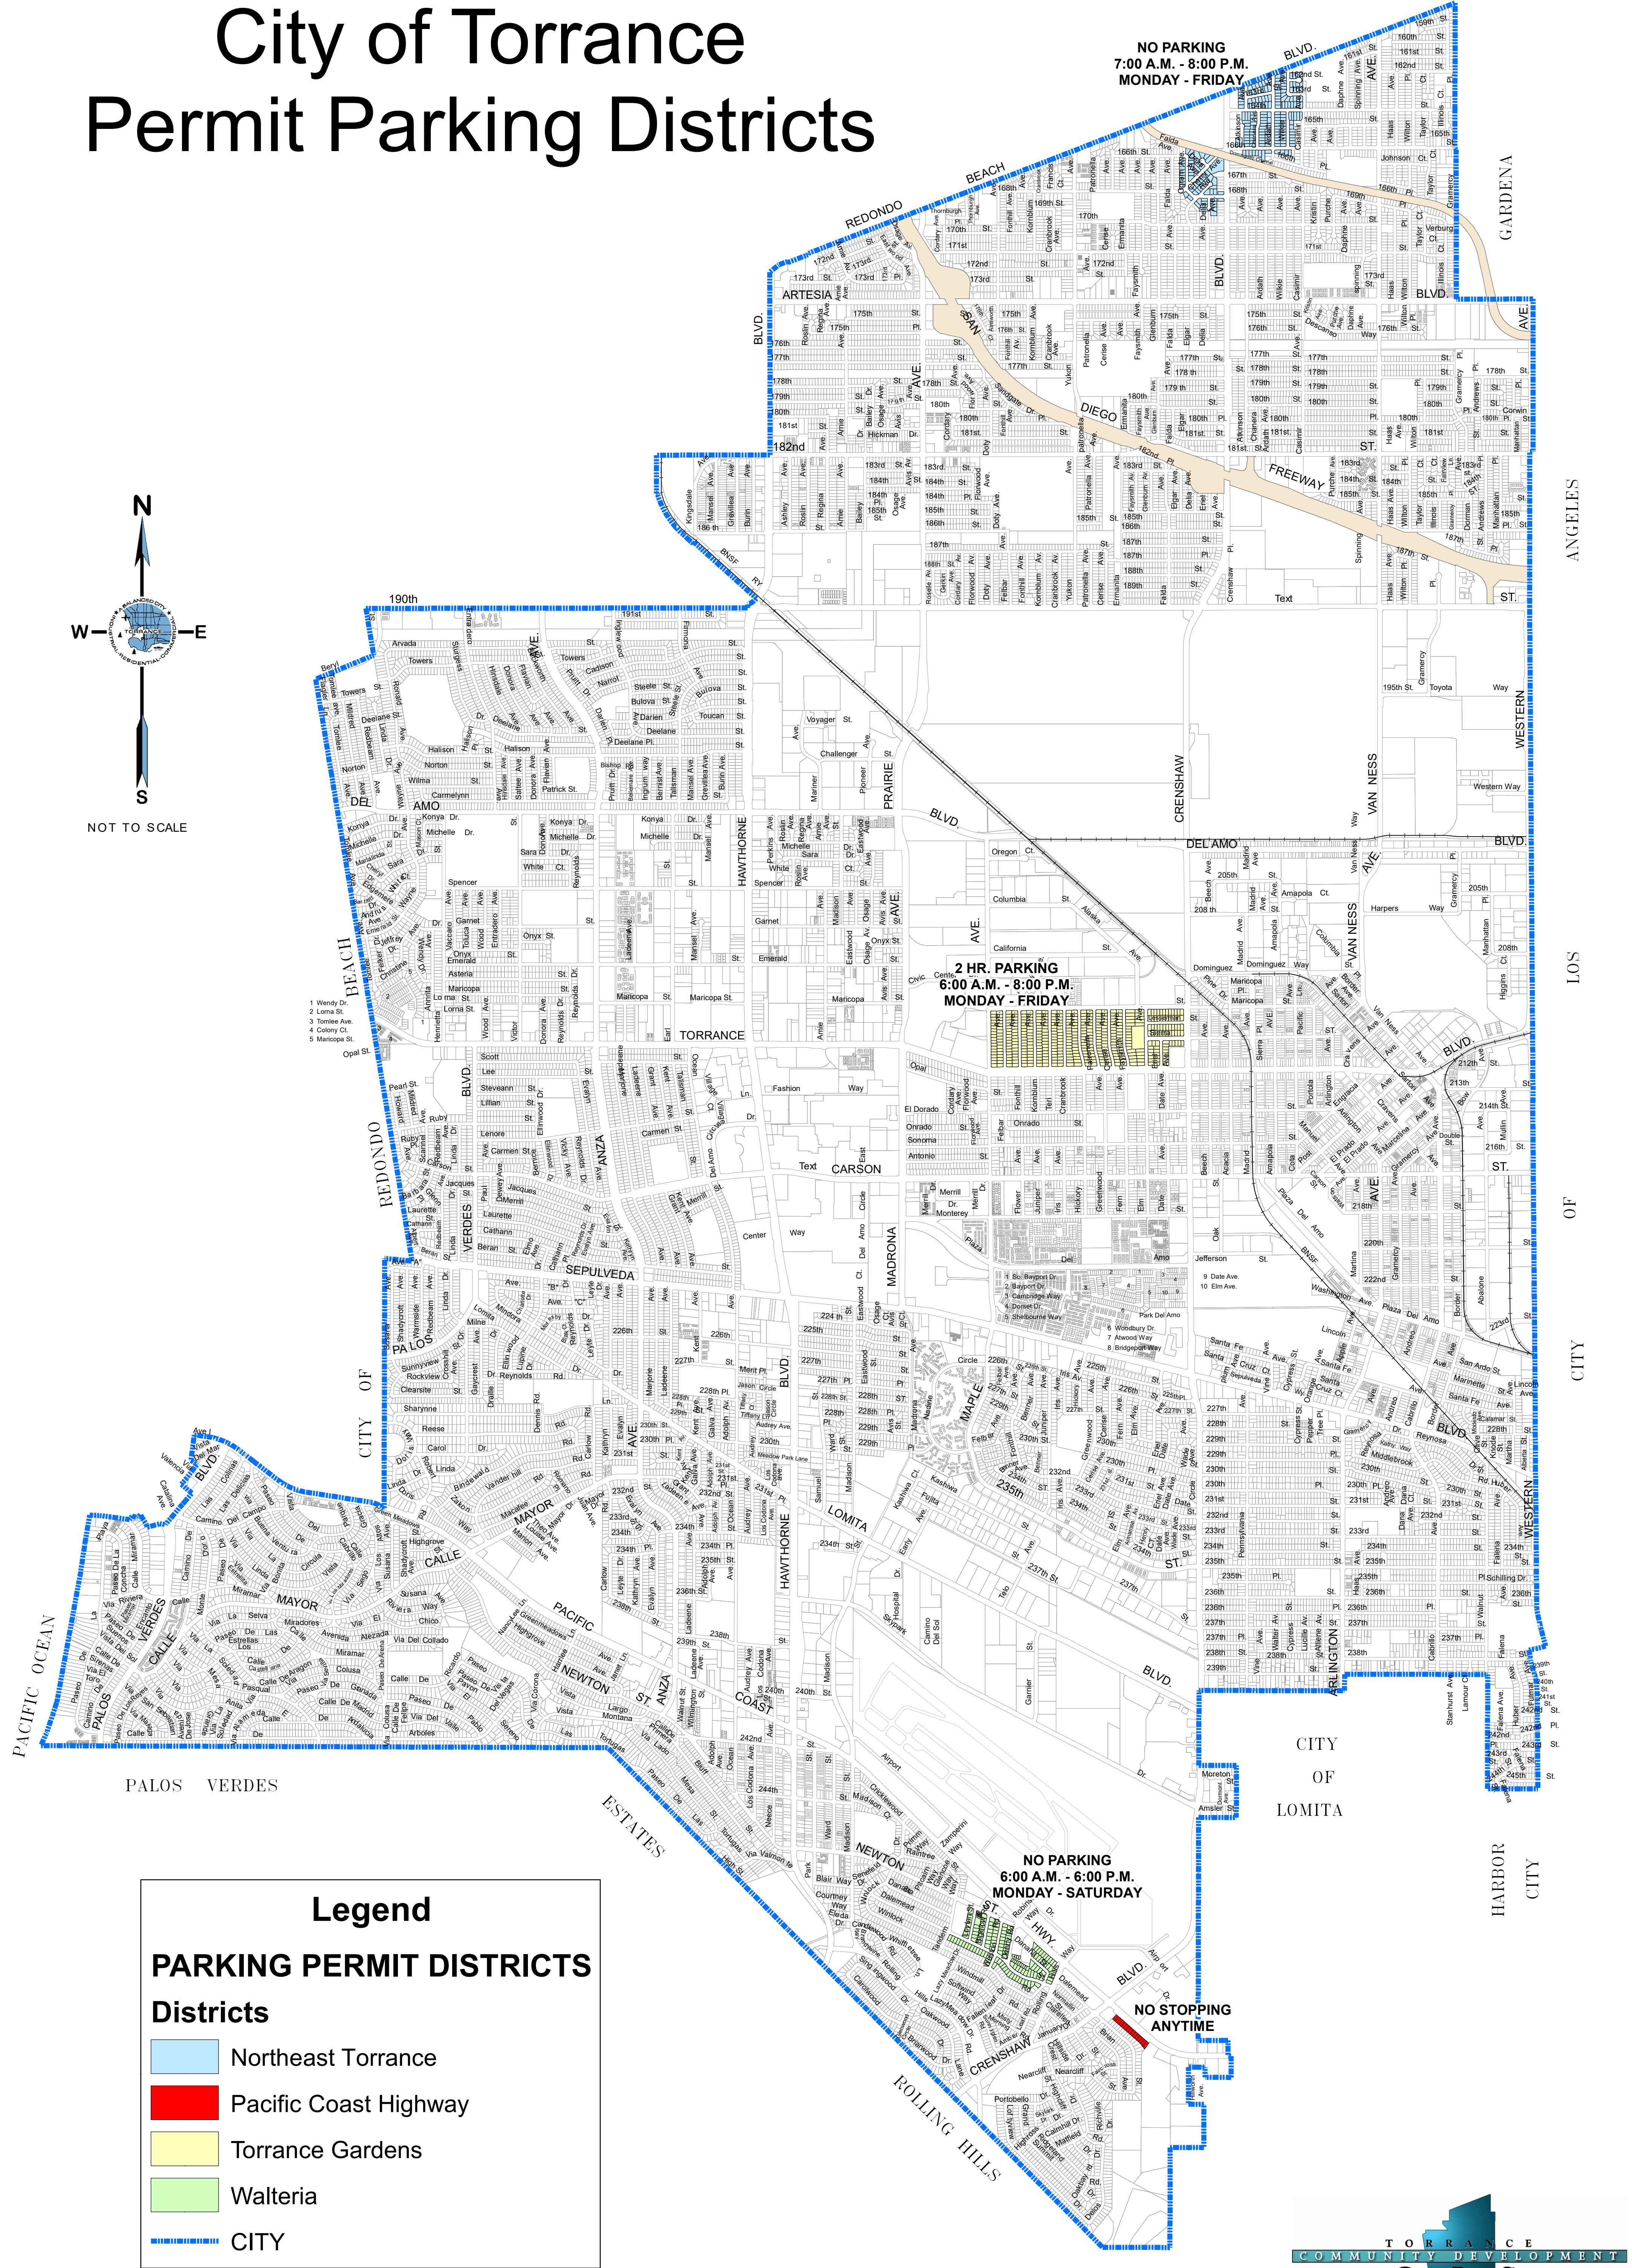

City of Torrance Permit Parking Districts

Legend

PARKING PERMIT DISTRICTS

Districts

- Northeast Torrance
- Pacific Coast Highway
- Torrance Gardens
- Walteria
- CITY