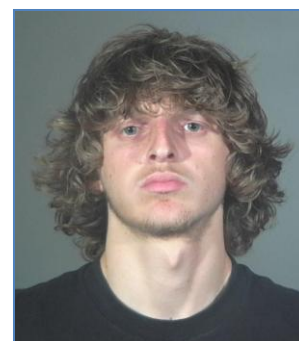

T O R R A N C E

Press Release

Police Department
May 24, 2018

Torrance Unified School District Cameras Help Locate Burglar

On May 20, 2018, at approximately 11:37 p.m., Torrance Police Officers responded to the 3500 block of 185th Street after a resident reported a suspicious person looking into parked vehicles with a flashlight. Officers located the suspect who later discarded property and fled on foot toward North High School.

The Officer-in-Charge, who oversees the dispatchers and call-takers within the Communications Division, accessed the video surveillance system at North High School. The Officer-in-Charge was able to safely direct Patrol Officers to a stairwell where the suspect was hiding.

At the conclusion of the investigation, Patrol Officers arrested the suspect for vehicle burglary, and were able to return numerous items of stolen property.

In 2016, the Torrance Unified School District implemented a surveillance system consisting of approximately 1,100 cameras mounted throughout 17 Elementary Schools, 8 Middle Schools, 5 High Schools and 3 Adult Schools to enhance student safety and security. The Torrance Police Department has the ability to view the cameras in real-time to assist with any emergencies.