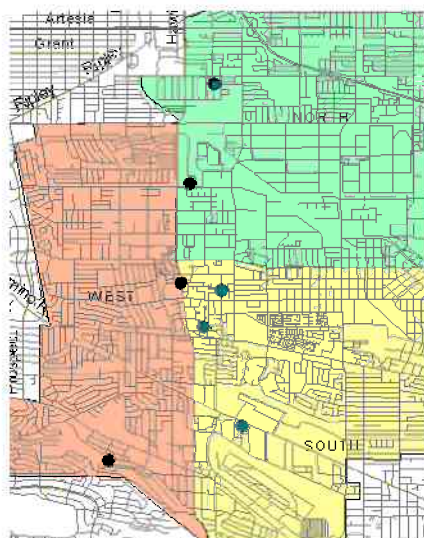

THIRD ROW SEAT AUTO BURGLARIES

June 1, 2010

DETAILS: Since April 7, 2010, there have been seven incidents wherein third row seats (both singles and doubles) have been stolen from 2003-2007 General Motors SUVs (Denali, Escalade, Suburban, Tahoe and Yukon) after the door locks have been punched. As illustrated in the map above, vehicles in commercial lots (daytime) and residential areas (overnight) on or near Hawthorne Bl are being targeted; Wednesday and weekends are most likely.

Additionally, 12 Escalades and one Denali were targeted for their seats (10 seats stolen) at the **PENSKE** dealership, 18600 Hawthorne, THU-FRI, 27-28 MAY, 2010.

DR	LOCATION	DATE	TIME	VEH/ MODEL/ LOSS	SUSPECT
100035942	MACYS - North	05/30/10 SUN	1100-1300	'07 Chevy Suburban/ pries front D/S handle/ seat	Unknown
100034040	4500 Block of VISTA LARGO - Res driveway	05/21-22/10 FRI-SAT	1500-0500	'07 Chevy Suburban/ pries front D/S handle/ seats	Unknown
100032953	18300 Block of AMIE	05/17-18/10 MON-TUE	1730-0655	'03 Chevy Tahoe/ punches front D/S lock/ wallet, seats	Unknown
100030775	TMH 3330 LOMITA 3rd level	05/07-08/10 FRI-SAT	1800-0900	'04 GMC Yukon/ punches D/S lock/ seat	Unknown
100025644	SEARS 22100 HAWTHORNE	04/16/10 FRI	1720-1750	'07 GMC Yukon/ punches D/S lock/ seats, \$6	Unknown
100025059	BARNES & NOBLE 21400 HAWTHORNE	04/07/10 WED	1505	'07 Cadillac Escalade/ pries front D/S handle/ seat	Unknown
100023433	BABIES 'R' US 20120 HAWTHORNE	04/07/10 WED	1900-2015	'07 GMC Denali/ pries front D/S lock/ seats	Unknown